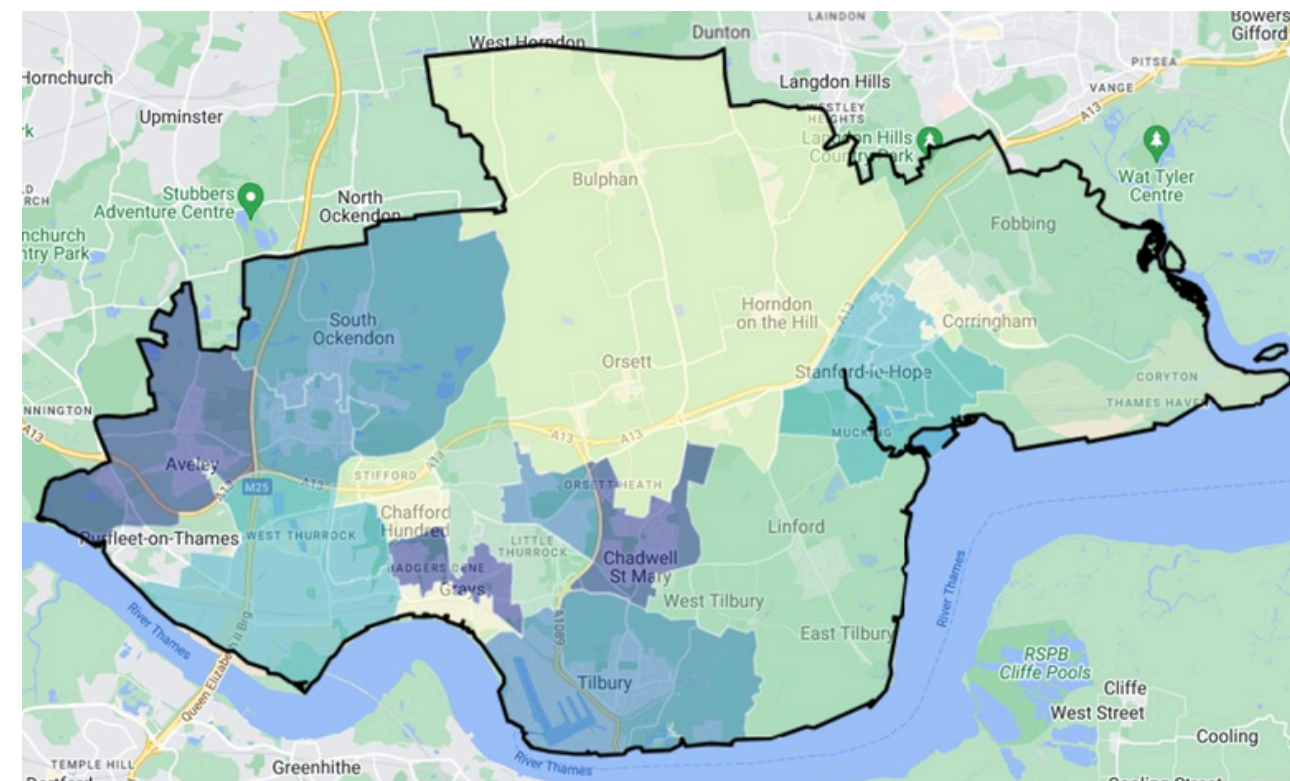

Heat map of FSM