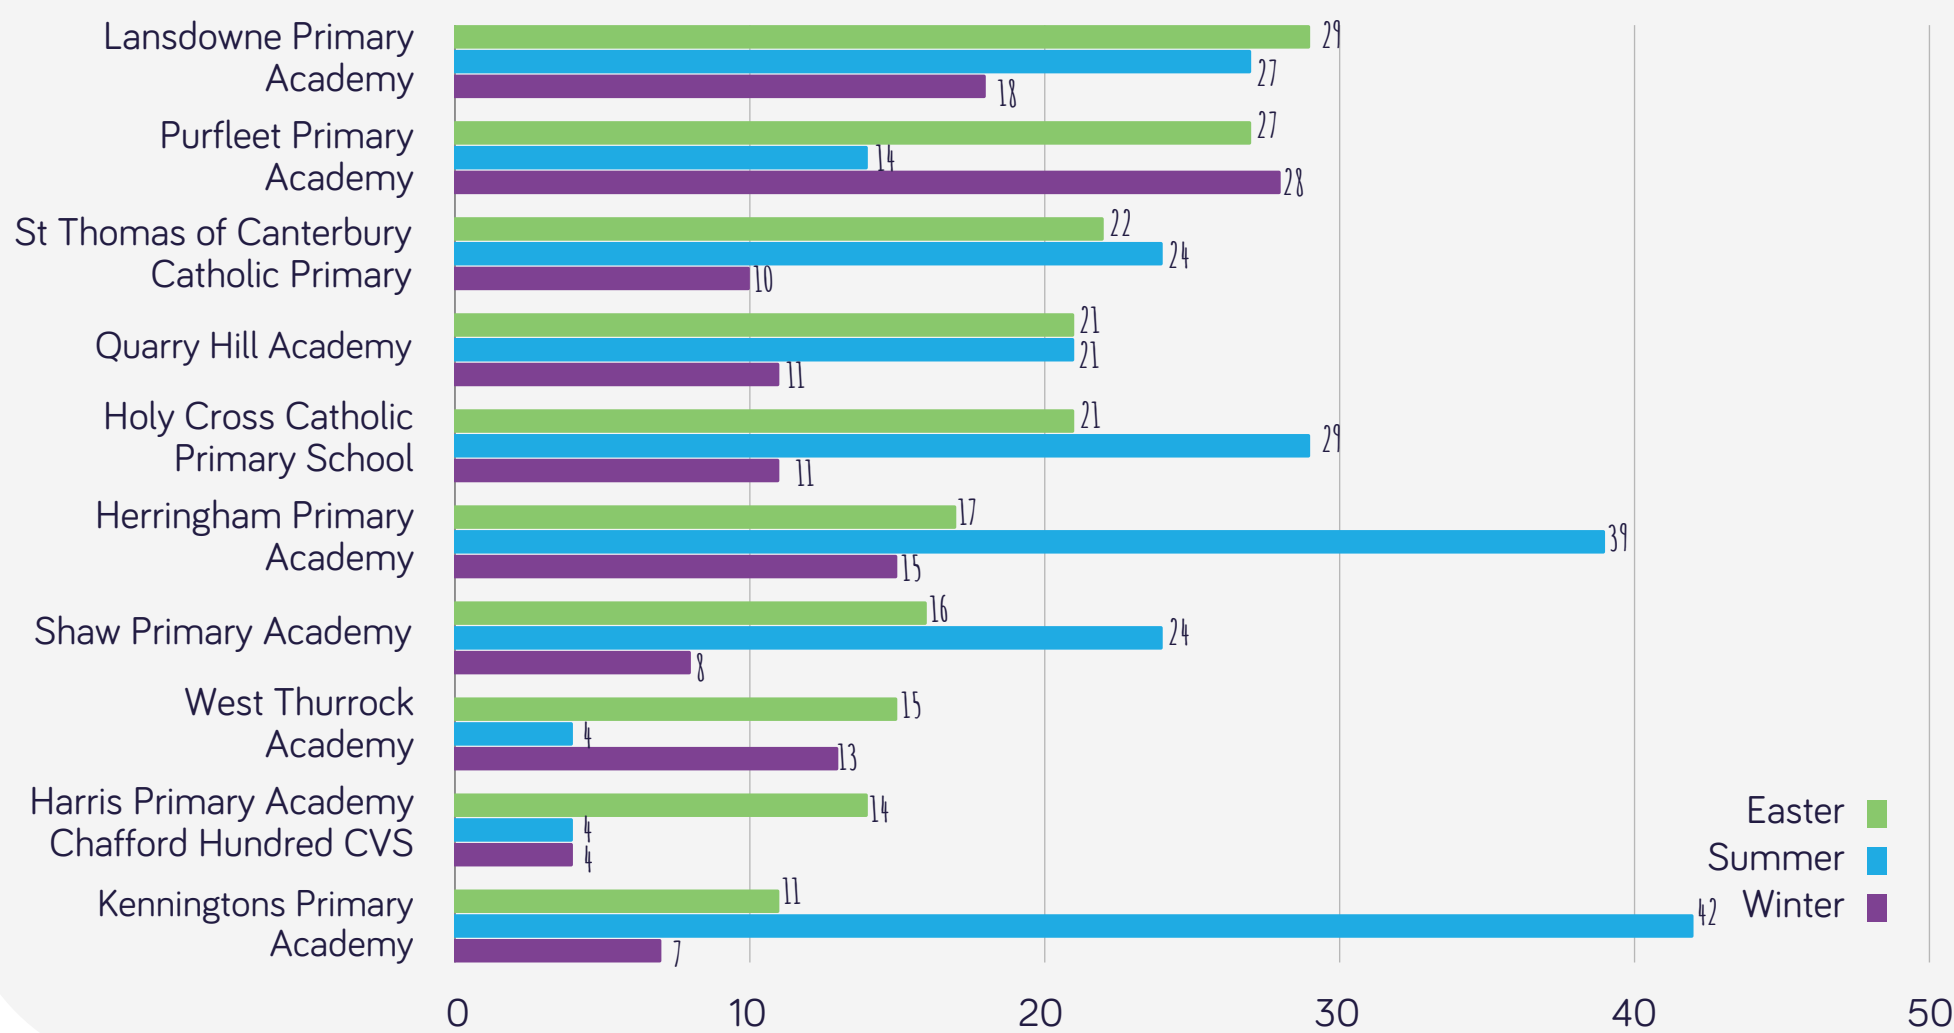

Schools in Thurrock with high unique pupil engagement