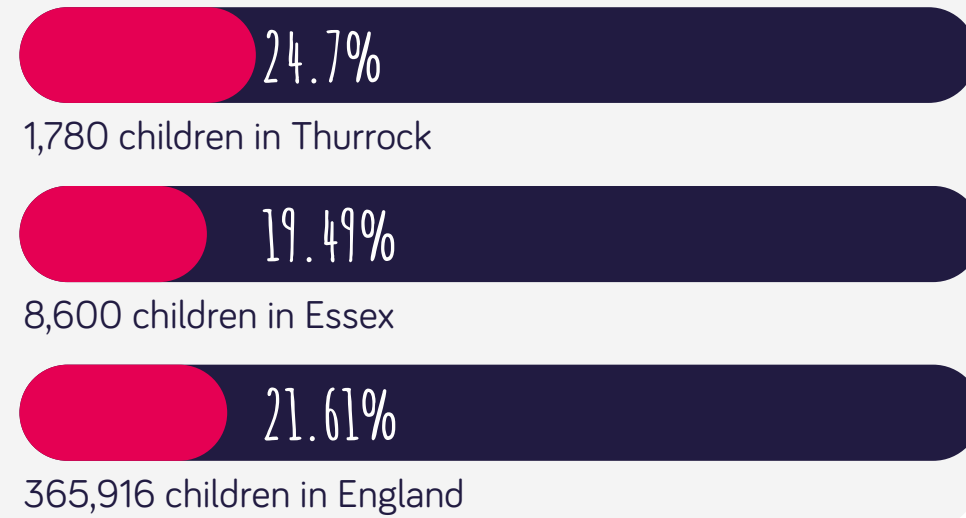

Thurrock

Obesity

*data set from National Child Measurement Programme, NHS Digital

OBESSE CHILDREN IN RECEPTION YEAR

OBESSE CHILDREN IN YEAR 6

Thurrock schools with highest % of 'income-related' free school meal pupils