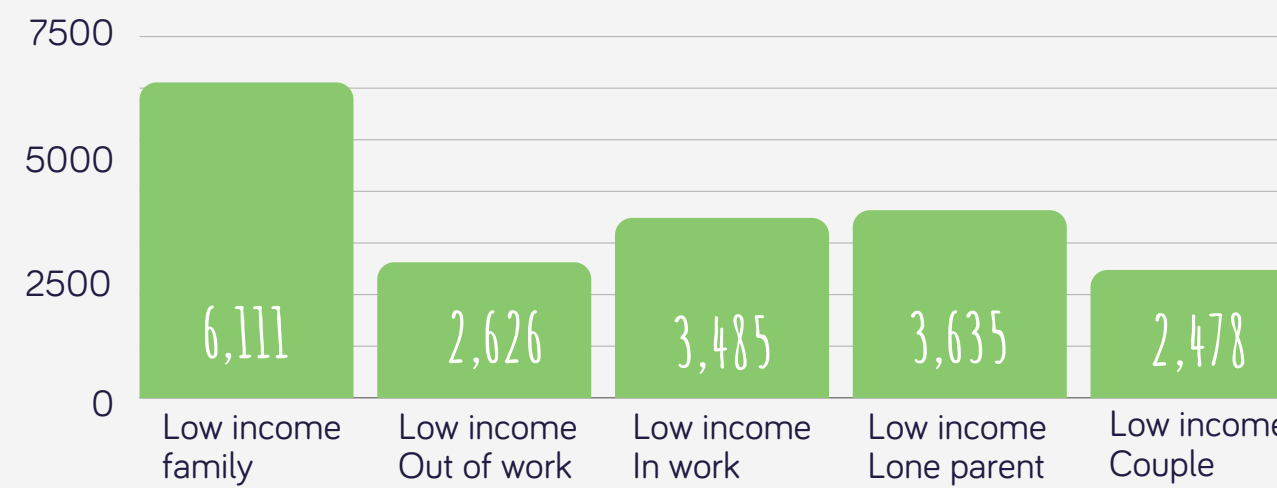

39,637 under 16's in Thurrock

*data set from Census 2021

Our area

*data set from Department for Work and Pensions

CHILDREN LIVING IN ABSOLUTE LOW-INCOME FAMILIES

*data set from Department for Work and Pensions

Universal Credit provides a single payment based upon the circumstances of the household to provide support for housing costs, children and childcare costs with additions for disabled people and carers.