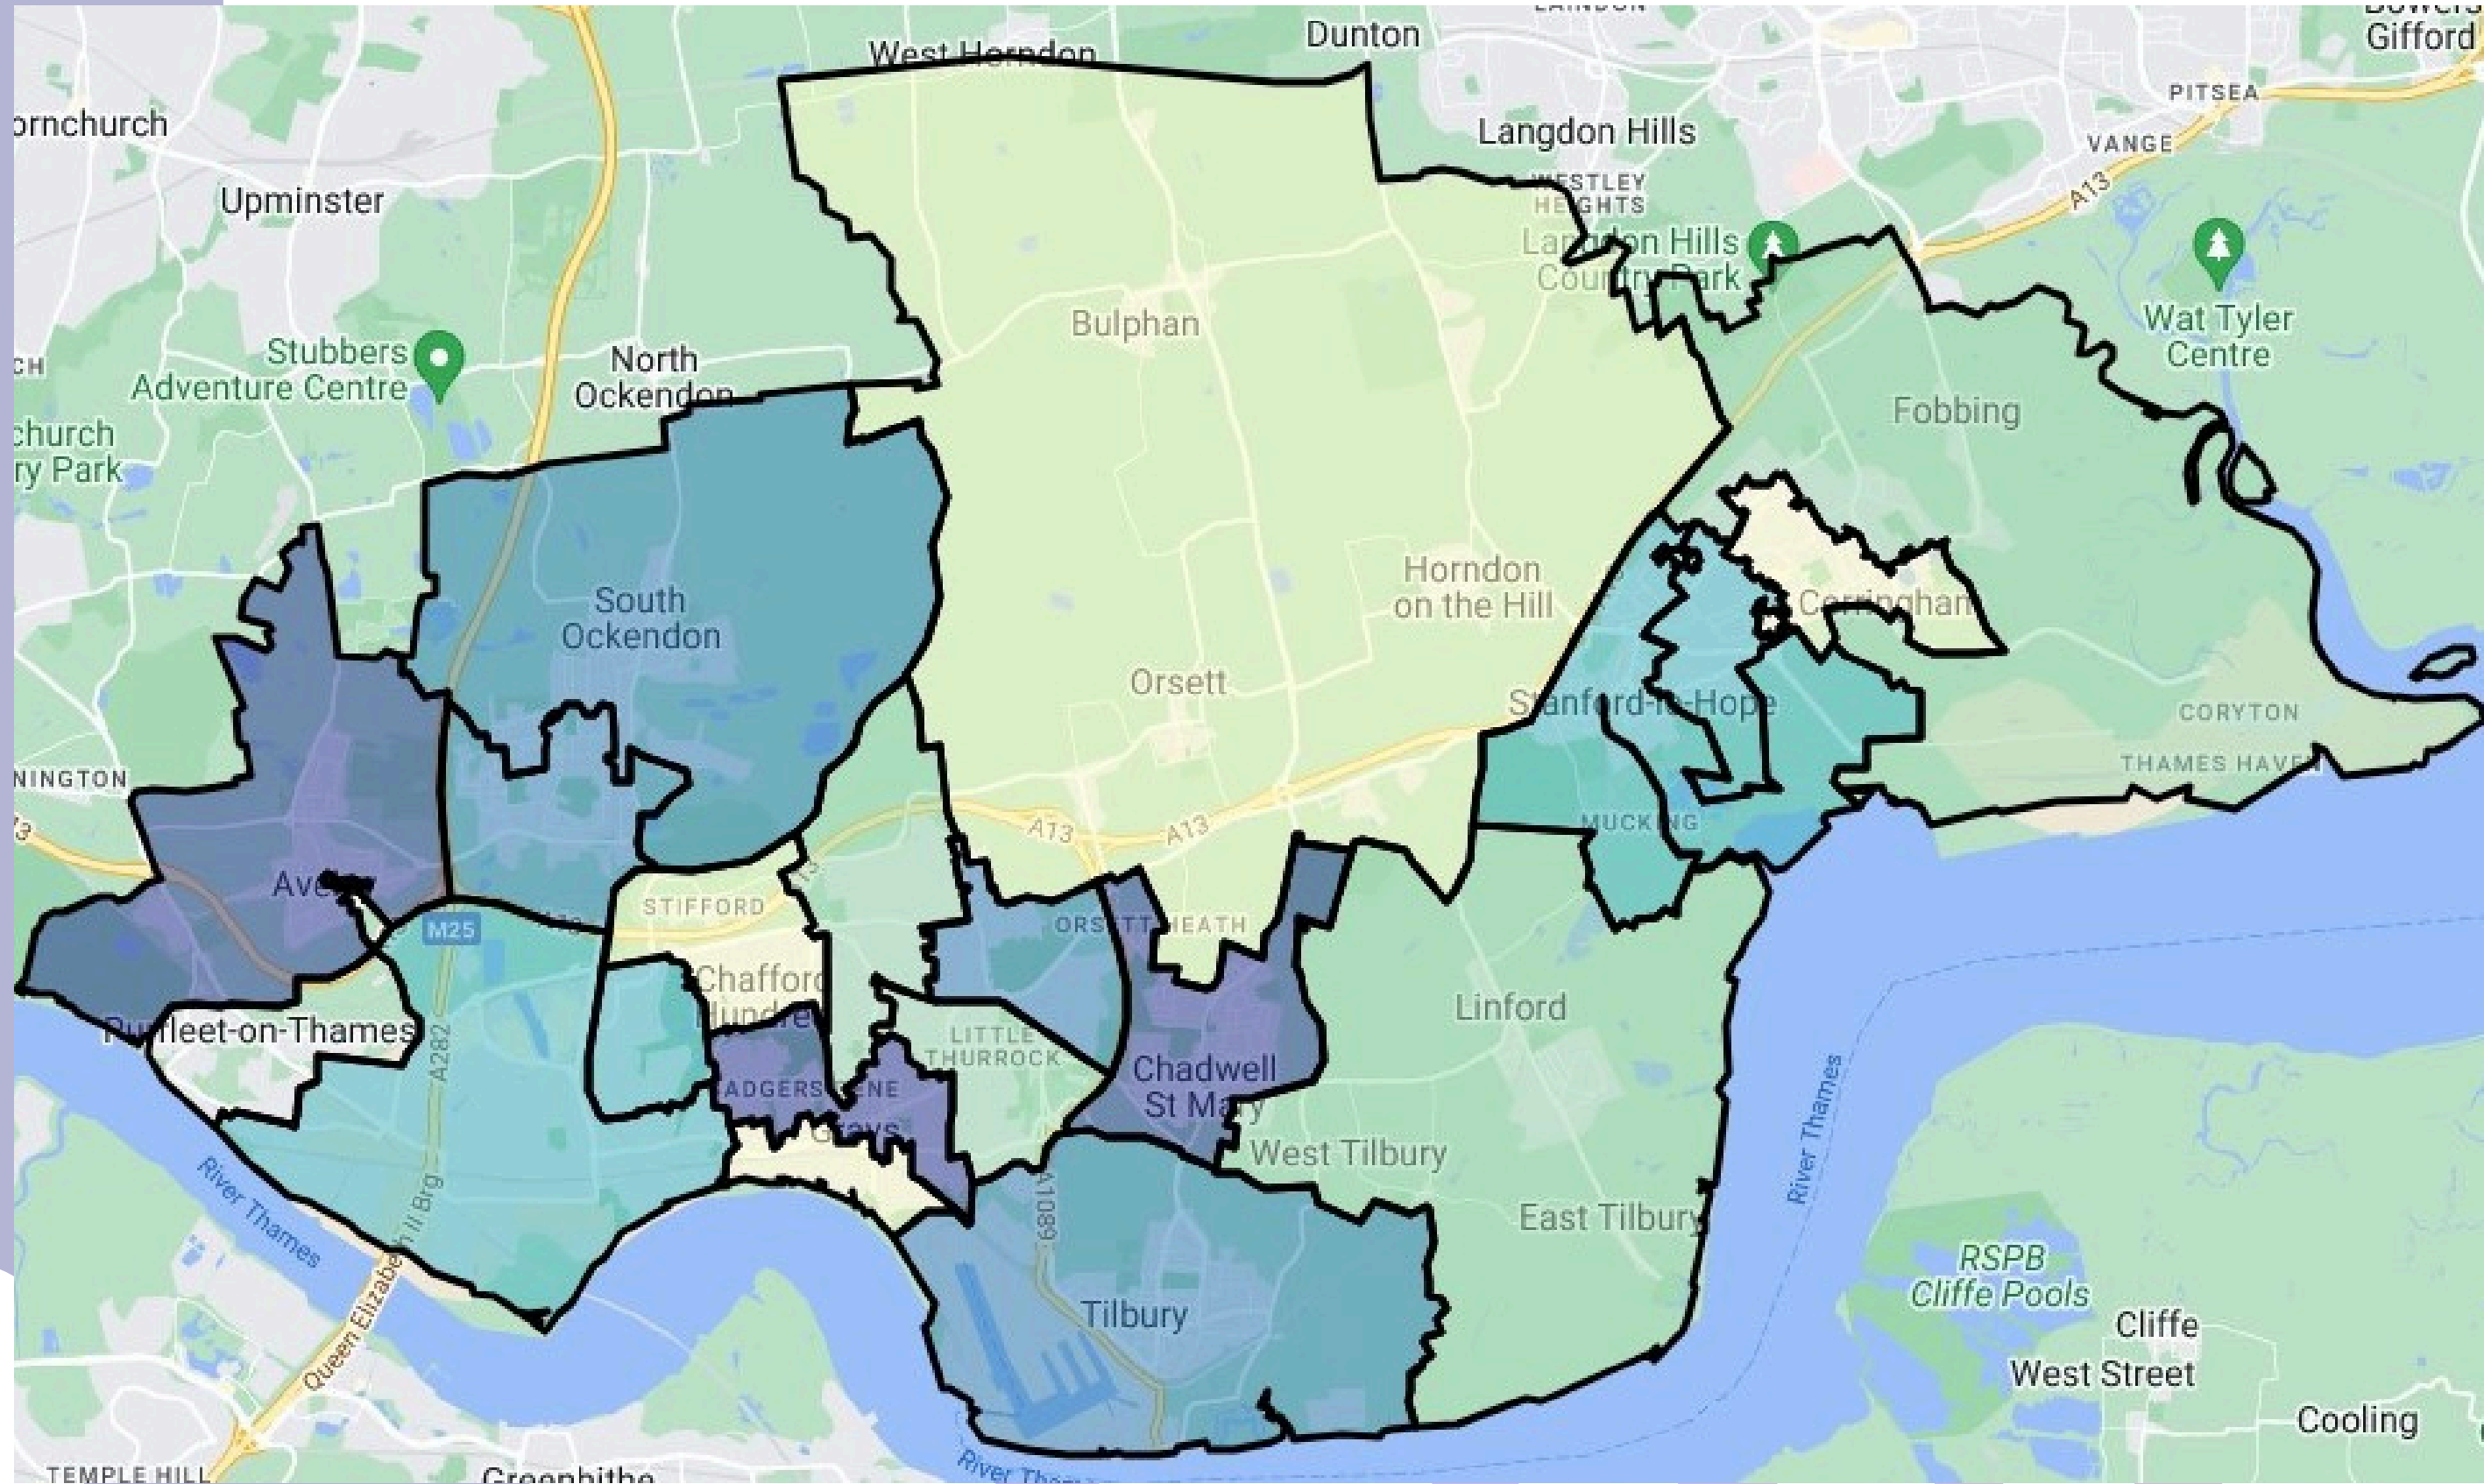

19,353 residents on universal credit

Schools in Thurrock with high unique pupil engagement

*selected sample schools

Heat map of FSM

Thurrock FSM Heat Map

Thurrock School Stats

Unique Pupil Engagement In Schools