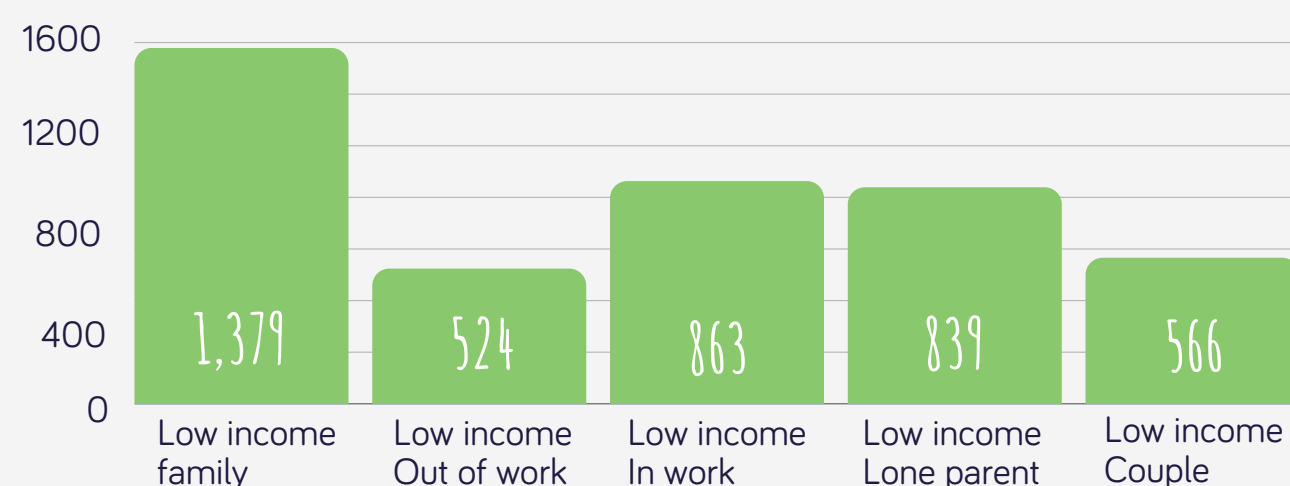

Rochford

Obesity

*data set from National Child Measurement Programme, NHS Digital

OBESSE CHILDREN IN RECEPTION YEAR

OBESSE CHILDREN IN YEAR 6

14,927 under 16's in Rochford

*data set from Census 2021

Our area

*data set from Department for Work and Pensions

CHILDREN LIVING IN ABSOLUTE LOW-INCOME FAMILIES

*data set from Department for Work and Pensions

Universal Credit provides a single payment based upon the circumstances of the household to provide support for housing costs, children and childcare costs with additions for disabled people and carers.

5,268 residents on universal credit

Schools in Rochford with high unique pupil engagement

*selected sample schools

Heat map of FSM

Rochford schools with highest % of 'income-related' free school meal pupils