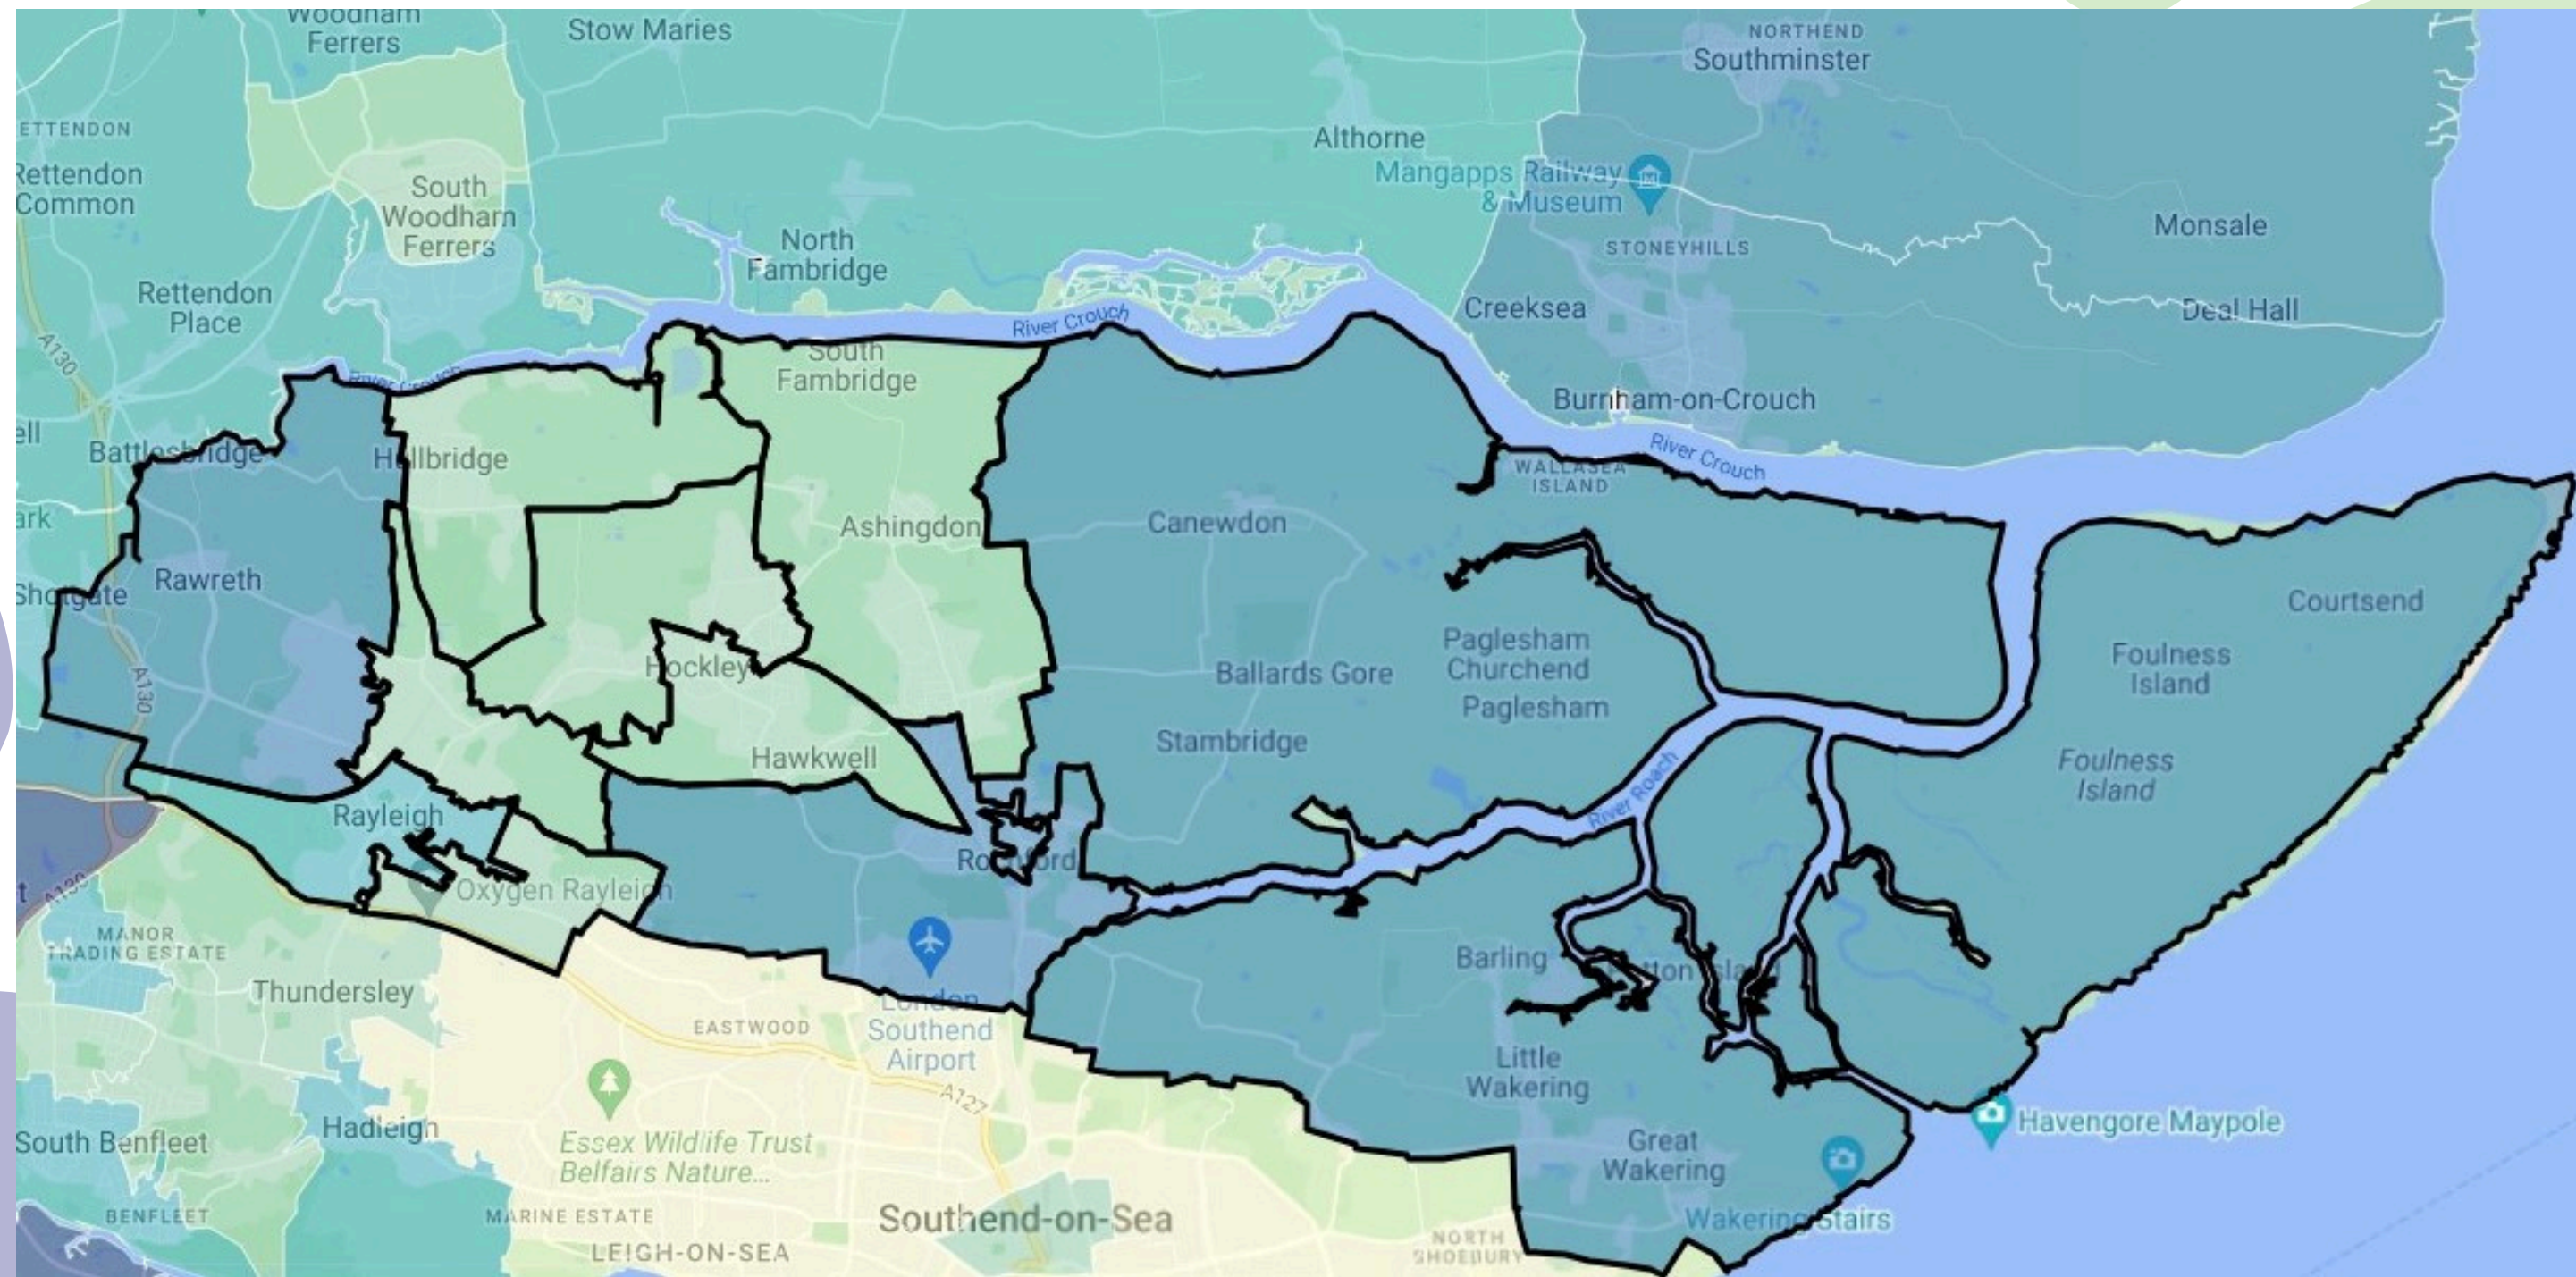

5,268 residents on universal credit

Schools in Rochford with high unique pupil engagement

*selected sample schools

Heat map of FSM

Rochford schools with highest % of 'income-related' free school meal pupils

1,907 'income-related' free school meal pupils in Rochford

Rochford FSM Heat Map

KEY

FSM by Unique Residential Address

Rochford School Stats

Unique Pupil Engagement In Schools

School	Easter Release	Summer Release	Winter Release
The Rayleigh Primary School Academy Trust	24	36	24
Our Lady of Ransom Catholic Primary School	14	18	8
Great Wakering Primary Academy	10	18	11
Wyburns Primary School	10	16	3
Grove Wood Primary School	10	8	6
Glebe Primary School	8	20	8
Rochford Primary and Nursery School	8	13	3
Riverside Primary School	8	11	4
St Teresa's Catholic Primary School	7	8	1
Edward Francis Primary School	6	12	3
Holt Farm Junior School	6	9	7
Down Hall Primary School	5	9	1
Plumberow Primary Academy	5	8	2
The King Edmund School	3	4	2
Waterman Primary Academy	2	8	2
The Fitzwimarc School	2	5	4
Ashingdon Primary Academy	2	3	1
Canewdon Endowed Church of England Voluntary Controlled Primary School	1	7	4
Greensward Academy	1	2	4