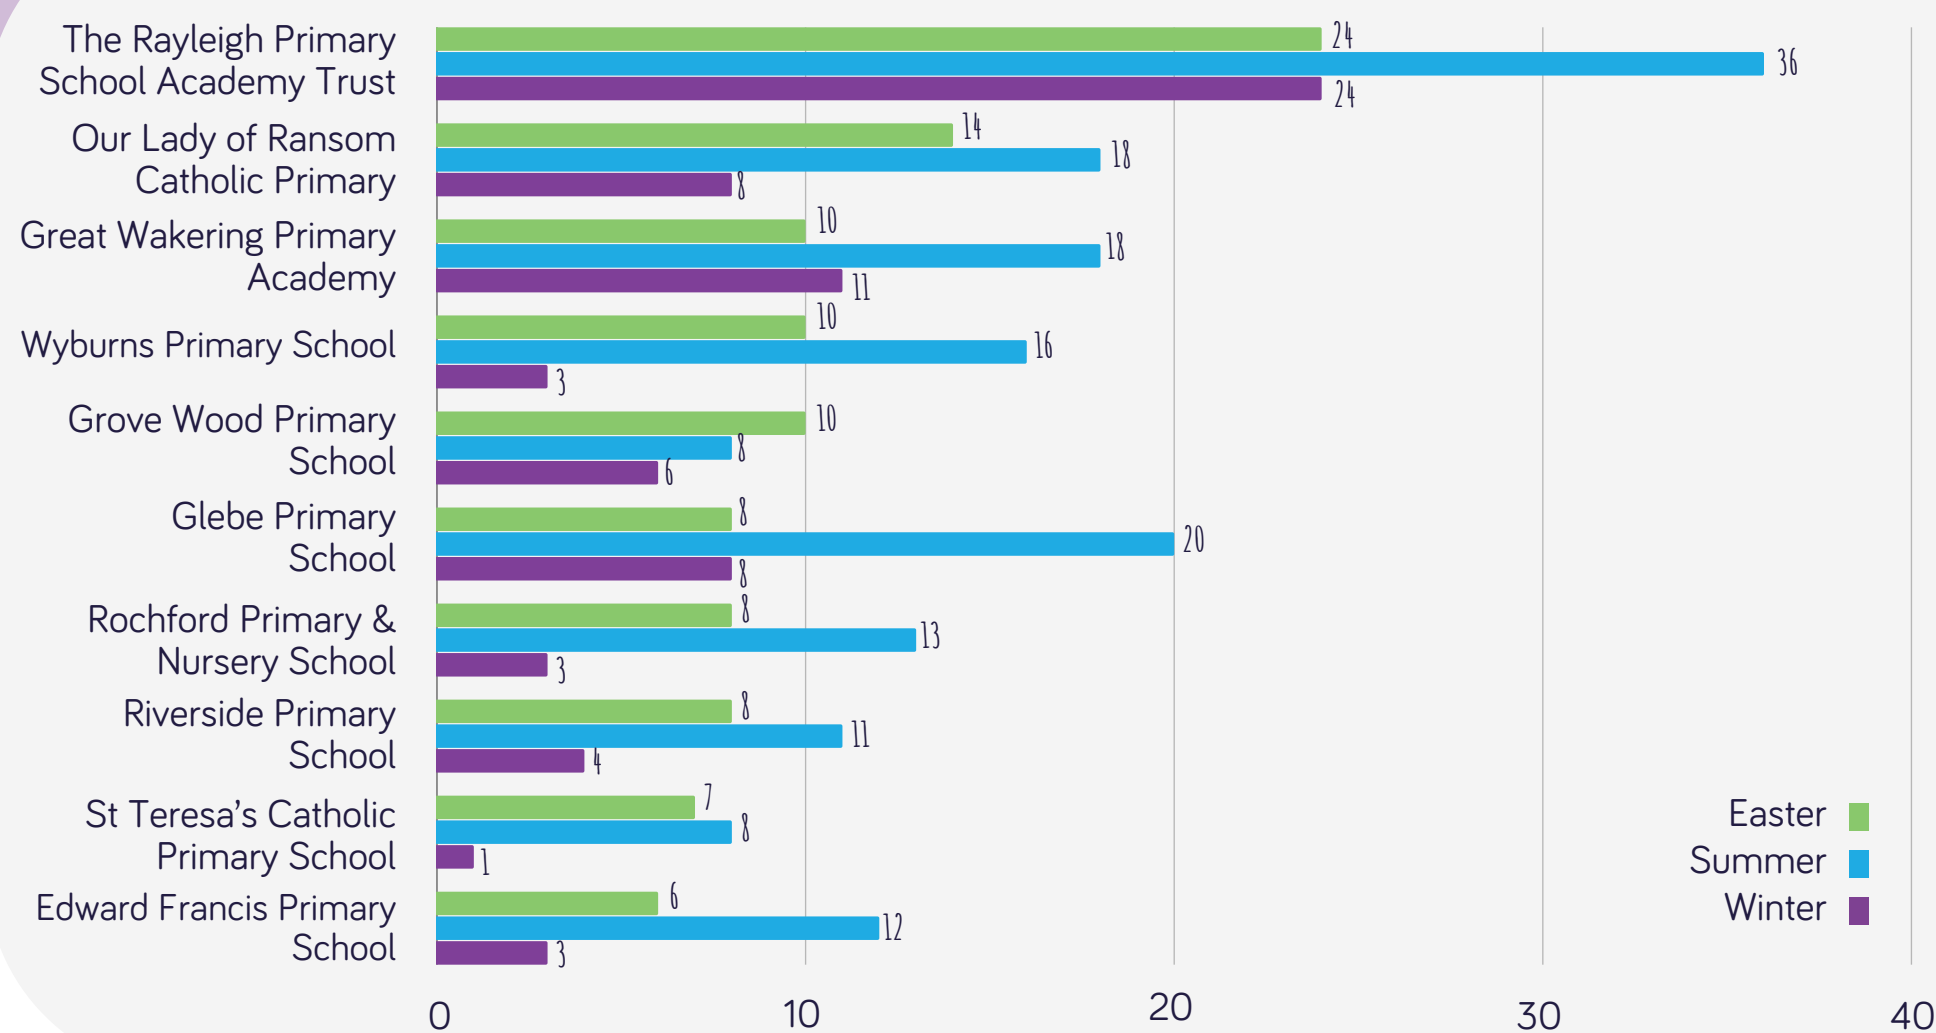

5,268 residents on universal credit

Schools in Rochford with high unique pupil engagement

*selected sample schools

Heat map of FSM

Rochford schools with highest % of 'income-related' free school meal pupils