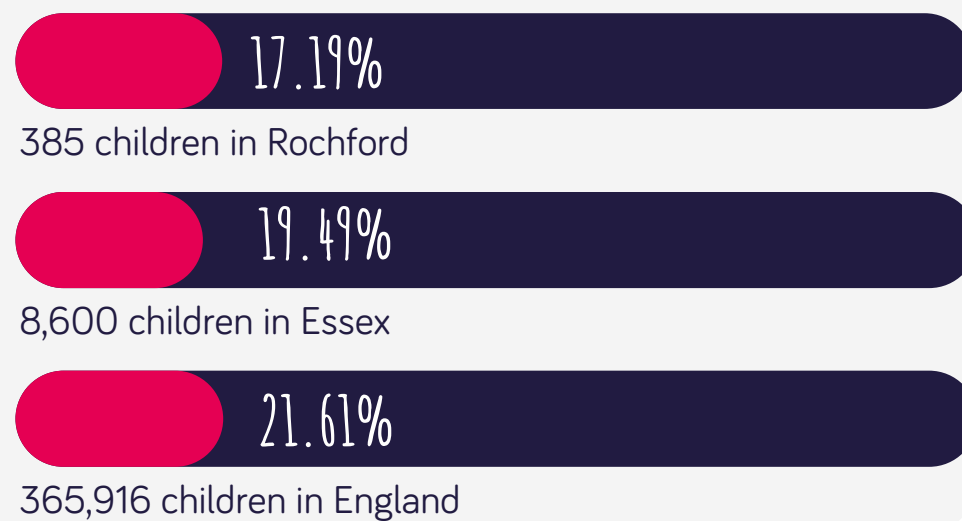

Rochford

Obesity

*data set from National Child Measurement Programme, NHS Digital

OBESSE CHILDREN IN RECEPTION YEAR

OBESSE CHILDREN IN YEAR 6

14,927 under 16's in Rochford

*data set from Census 2021

Our area