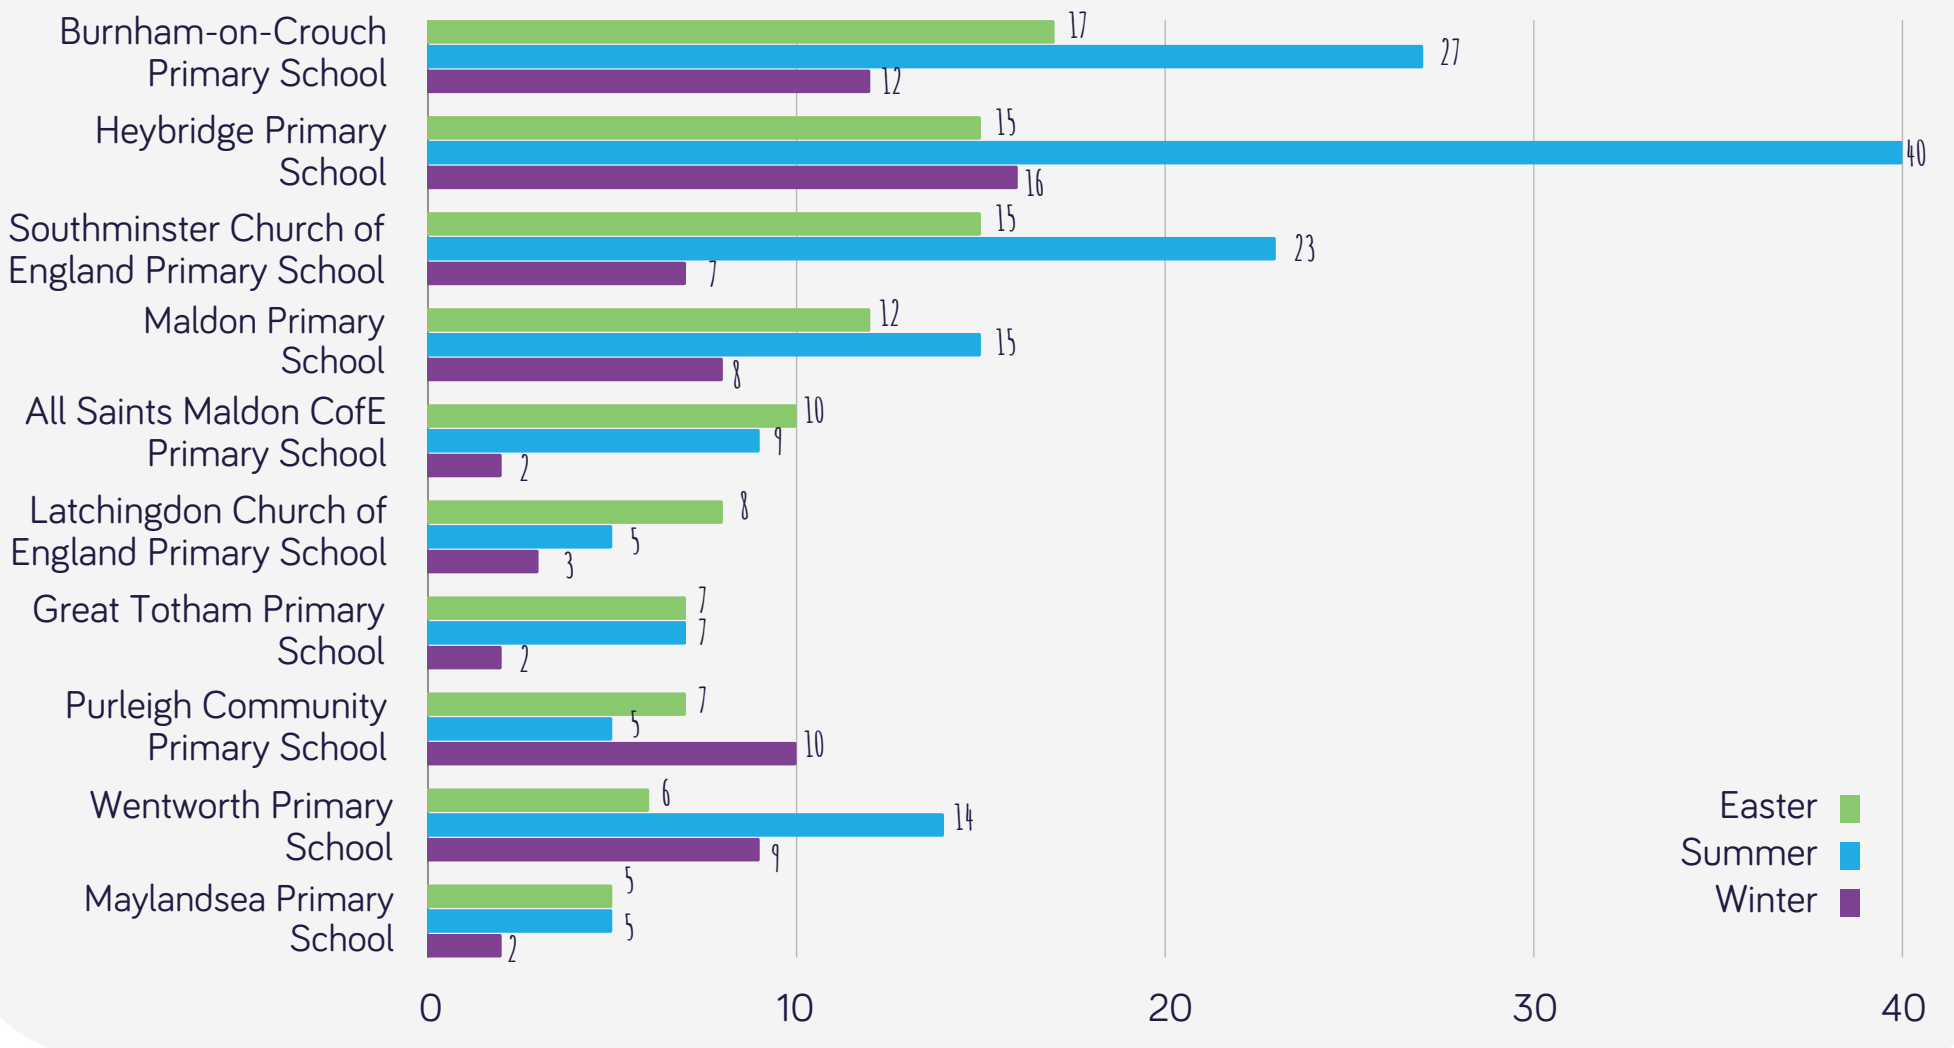

Schools in Maldon with high unique pupil engagement