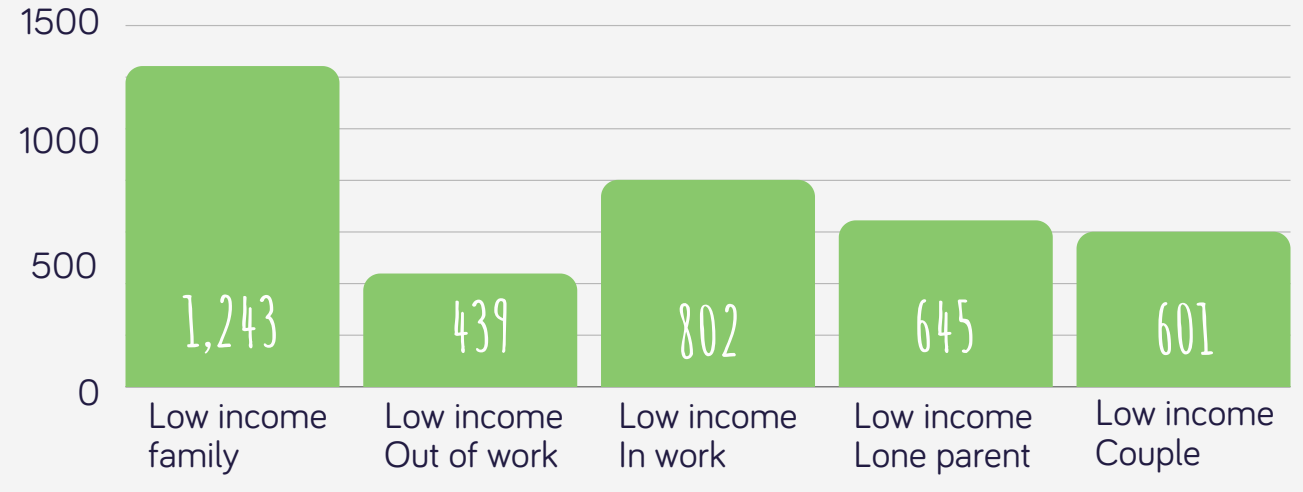

CHILDREN LIVING IN ABSOLUTE LOW-INCOME FAMILIES