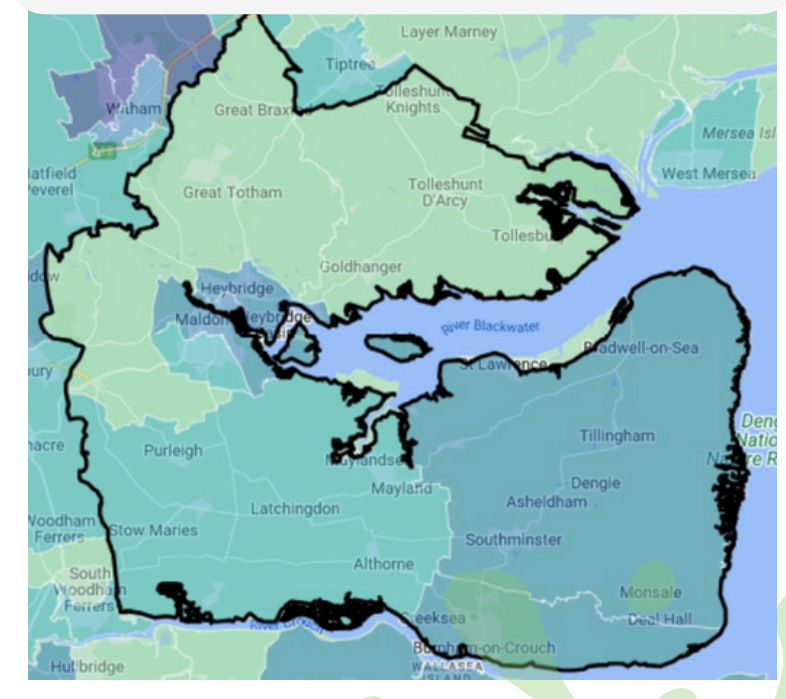

CHILDREN LIVING IN ABSOLUTE LOW-INCOME FAMILIES

Schools in Maldon with high unique pupil engagement

*selected sample schools

Heat map of FSM

Maldon School Stats

Unique Pupil Engagement In Schools

School	Easter Release	Summer Release	Winter Release
Burnham-on-Crouch Primary School	17	27	12
Heybridge Primary School	15	40	16
Southminster Church of England Primary School	15	23	7
Maldon Primary School	12	15	8
All Saints Maldon Church of England Voluntary Controlled Primary School	10	9	2
Latchingdon Church of England Voluntary Controlled Primary School	8	5	3
Great Totham Primary School	7	7	2
Purleigh Community Primary School	7	5	10
Wentworth Primary School	6	14	9
Maylandsea Primary School	5	5	2
Woodham Walter Church of England Voluntary Controlled Primary School	5	5	2
St Francis Catholic Primary School, Maldon	4	11	2
Plume School	4	3	2
St Mary's Church of England Voluntary Aided Primary School, Burnham-on-Crouch	2	10	4
Cold Norton Primary School	2	2	5
Tollesbury School	2	1	1