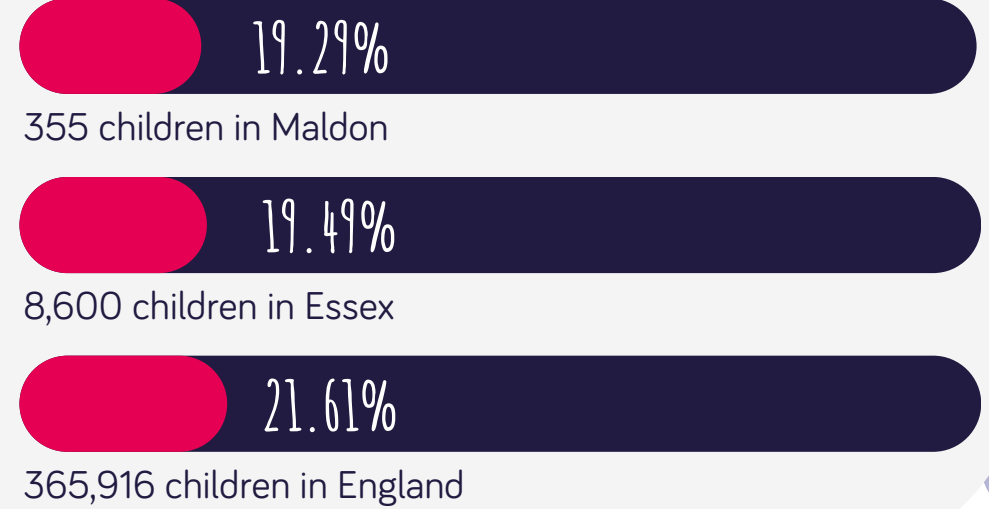

Maldon

Obesity

*data set from National Child Measurement Programme, NHS Digital

OBESSE CHILDREN IN RECEPTION YEAR

OBESSE CHILDREN IN YEAR 6

Maldon schools with highest % of 'income-related' free school meal pupils

1,384 'income-related' free school meal pupils in Maldon

10,782 under 16's in Maldon

*data set from Census 2021

4,238 residents on universal credit

*data set from Department for Work and Pensions

Our area

*data set from Department for Work and Pensions