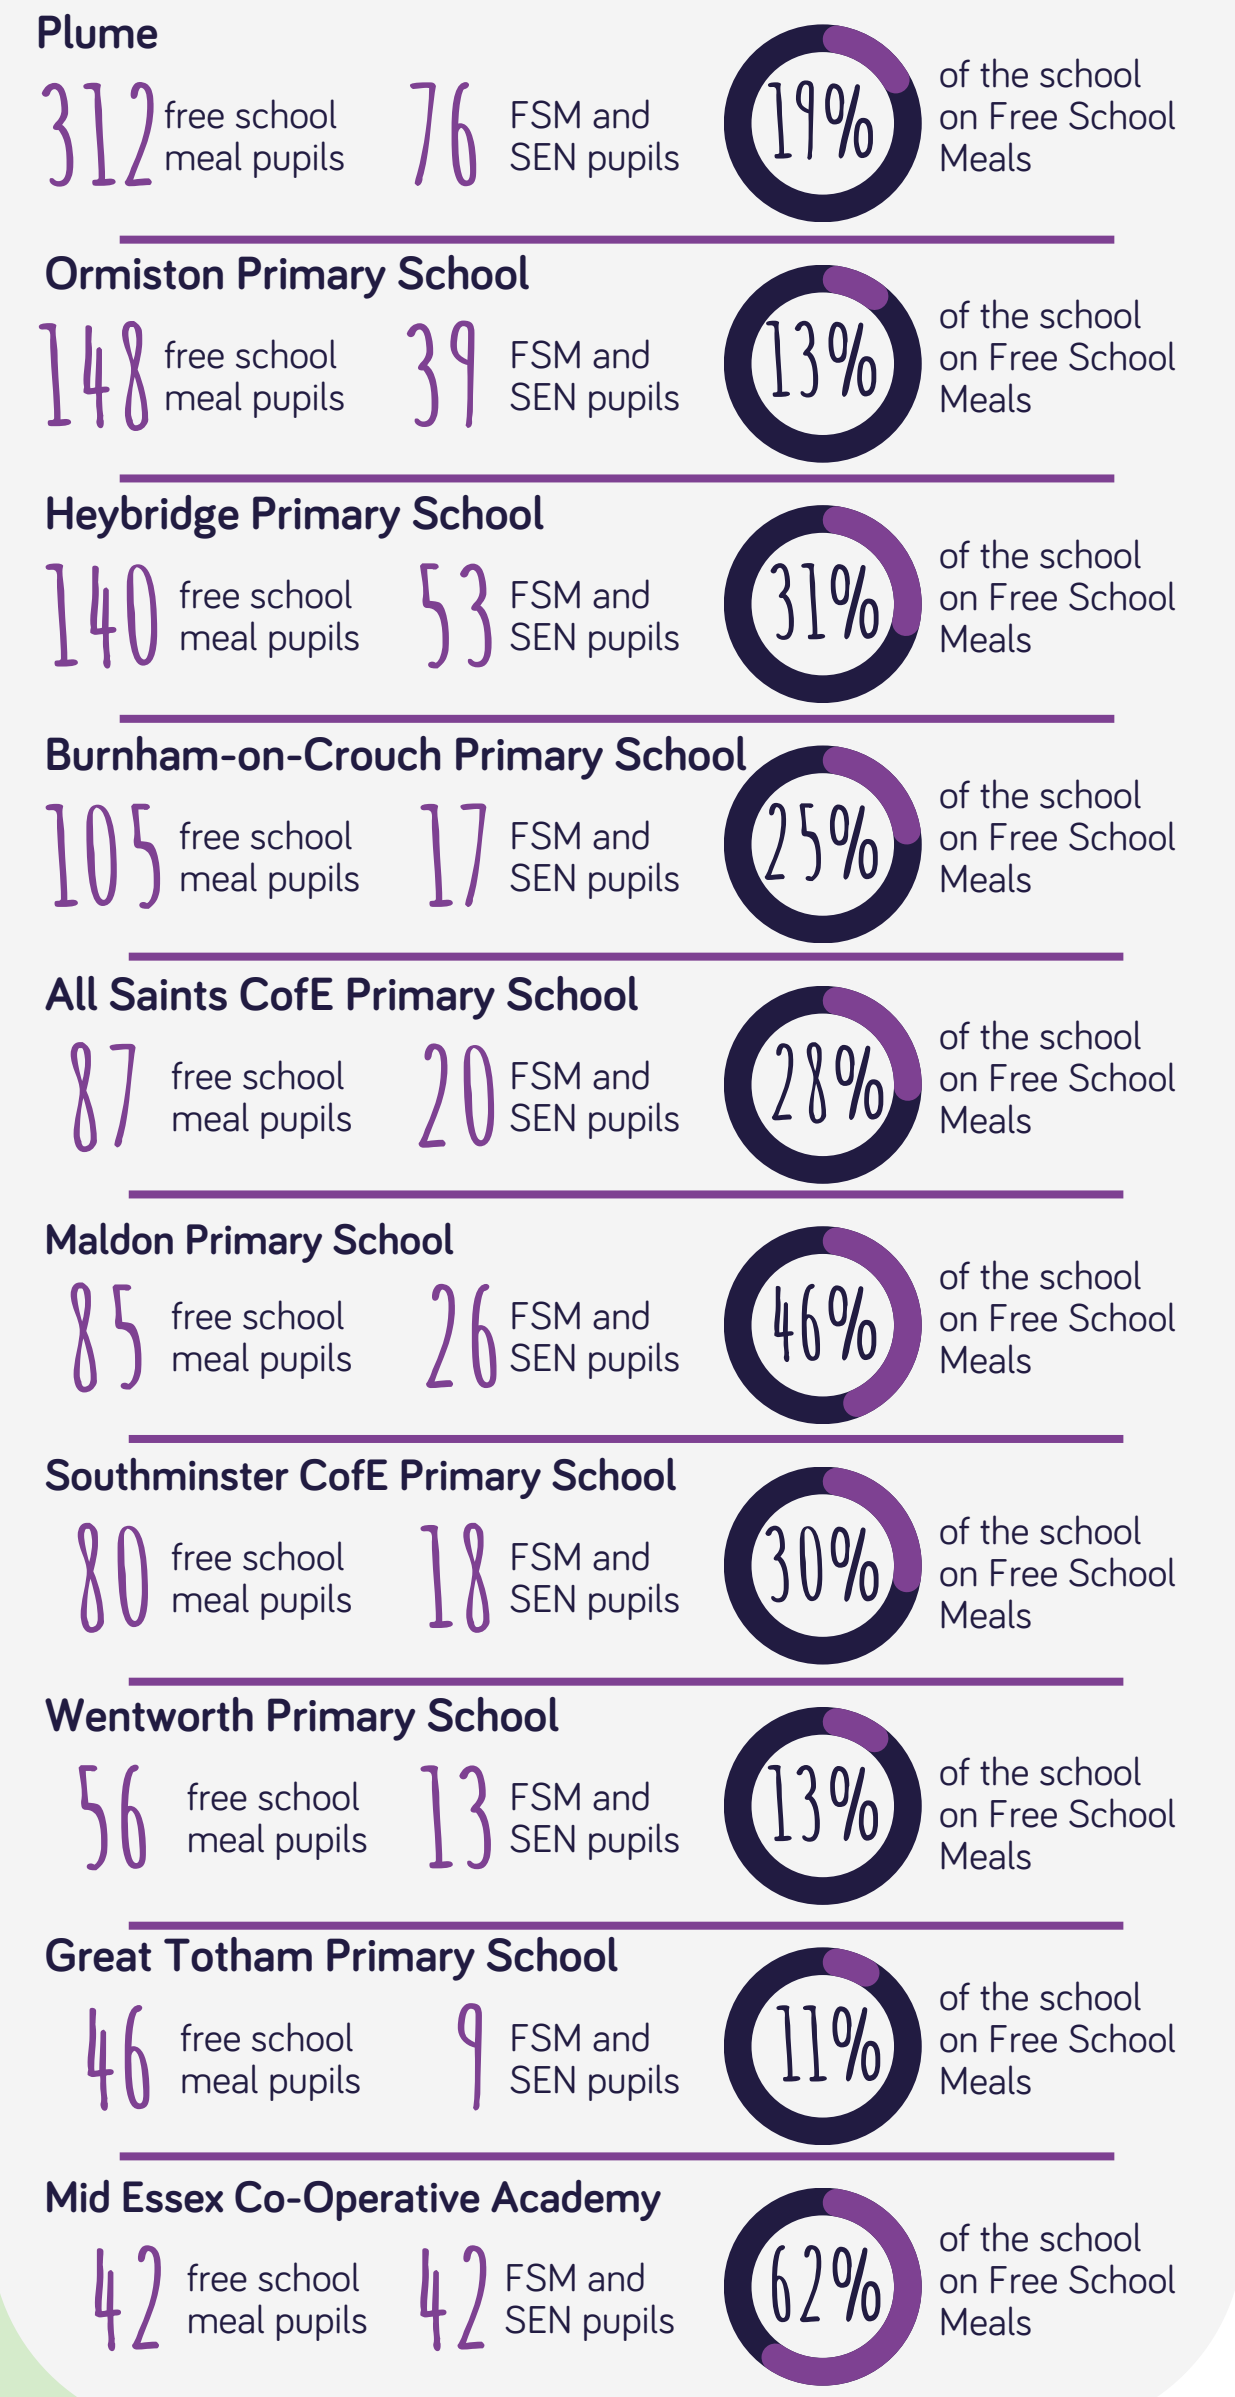

Maldon

Obesity

*data set from National Child Measurement Programme, NHS Digital

OBESSE CHILDREN IN RECEPTION YEAR

OBESSE CHILDREN IN YEAR 6

Maldon schools with highest % of 'income-related' free school meal pupils

1,384 'income-related' free school meal pupils in Maldon

10,782 under 16's in Maldon

*data set from Census 2021

4,238 residents on universal credit

*data set from Department for Work and Pensions

Our area

*data set from Department for Work and Pensions