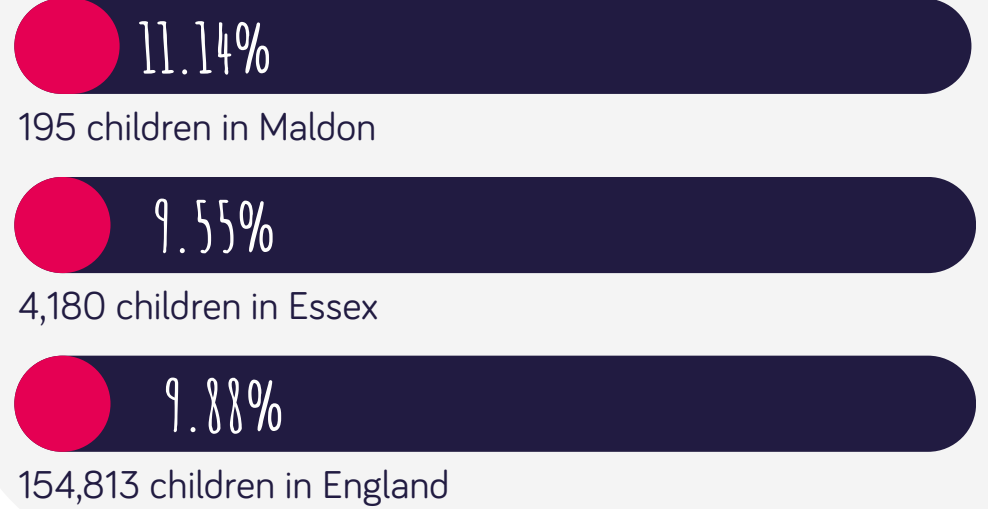

Maldon

Obesity

*data set from National Child Measurement Programme, NHS Digital

OBESSE CHILDREN IN RECEPTION YEAR

OBESSE CHILDREN IN YEAR 6

Maldon schools with highest % of 'income-related' free school meal pupils

1,384 'income-related' free school meal pupils in Maldon

10,782 under 16's in Maldon

*data set from Census 2021

4,238 residents on universal credit

*data set from Department for Work and Pensions

Our area

*data set from Department for Work and Pensions