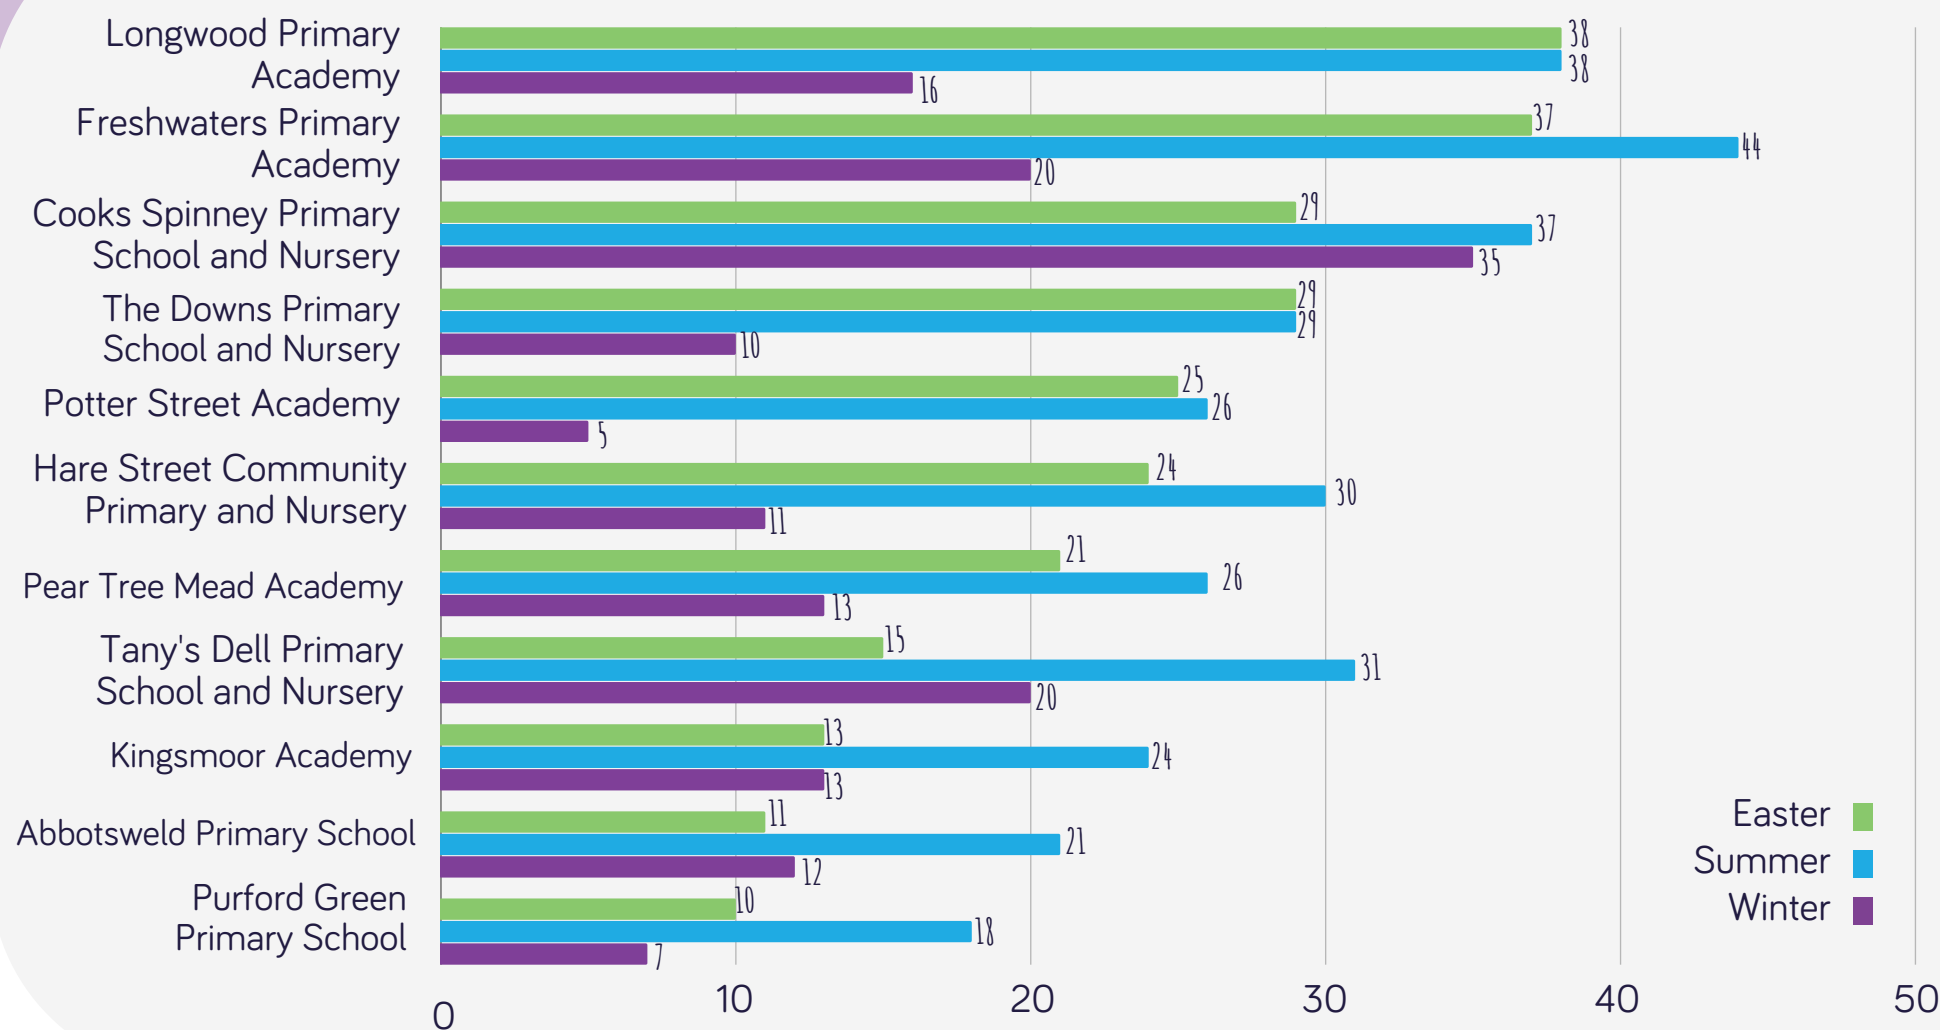

Schools in Harlow with high unique pupil engagement