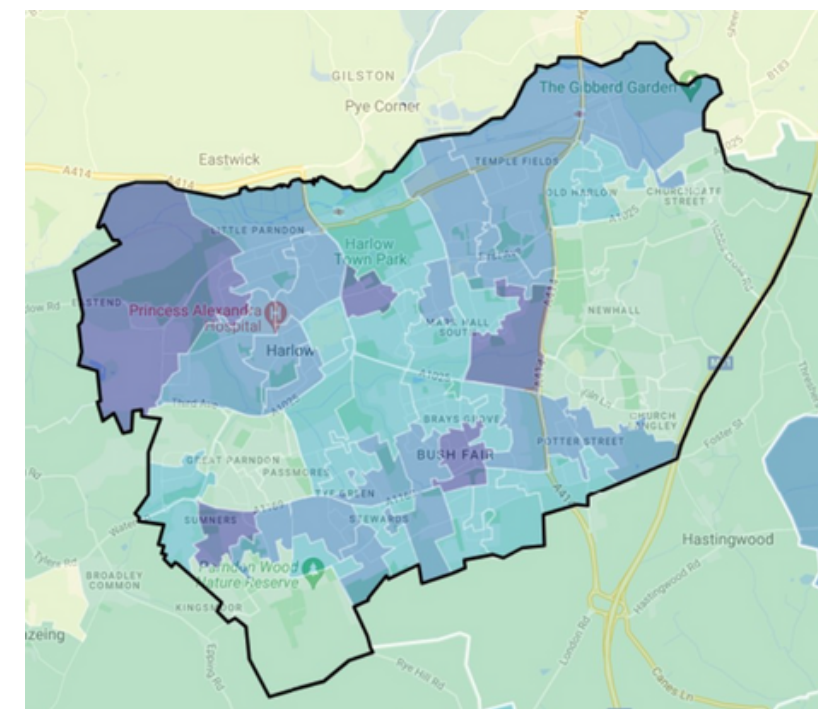

3,885 'income-related' free school meal pupils in Harlow

20,226 under 16's in Harlow

*data set from Census 2021

Our area

*data set from Department for Work and Pensions

CHILDREN LIVING IN ABSOLUTE LOW-INCOME FAMILIES

12,309 residents on universal credit

Schools in Harlow with high unique pupil engagement

*selected sample schools

Heat map of FSM

Harlow FSM Heat Map

Harlow School Stats

Unique Pupil Engagement In Schools

School	Easter Release	Summer Release	Winter Release
Longwood Primary Academy	38	38	16
Freshwaters Primary Academy	37	44	20
Cooks Spinney Primary School and Nursery	29	37	35
The Downs Primary School and Nursery	29	29	10
Potter Street Academy	25	26	5
Hare Street Community Primary and Nursery	24	30	11
Pear Tree Mead Academy	21	26	13
Tany's Dell Primary School and Nursery	15	31	20
Kingsmoor Academy	13	24	13
Abbotsweld Primary School	11	21	12
Purford Green Primary School	10	18	7
St James Church of England Primary	10	13	1
Holy Cross Catholic Primary School	9	23	7
Little Parndon Primary School	9	13	4
William Martin CofE Infant and Nursery	9	11	3
William Martin Church of England Voluntary Controlled Junior School	8	13	5
Church Langley Community Primary School	8	12	5
Katherines Primary Academy and Nursery	8	11	7
St Alban's Catholic Academy	7	6	11
Jerounds Primary Academy	6	14	6
Pemberley Academy	6	12	5
Fawbert and Barnard's Primary School	6	9	5
Latton Green Primary Academy	6	5	3
Stewards Academy - Science Specialist, Harlow	5	10	3
Milwards Primary School and Nursery	5	8	4
Harlowbury Primary School	4	5	5
St Luke's Catholic Academy	3	7	2
Water Lane Primary Academy	2	13	7
Newhall Primary Academy	1	6	1