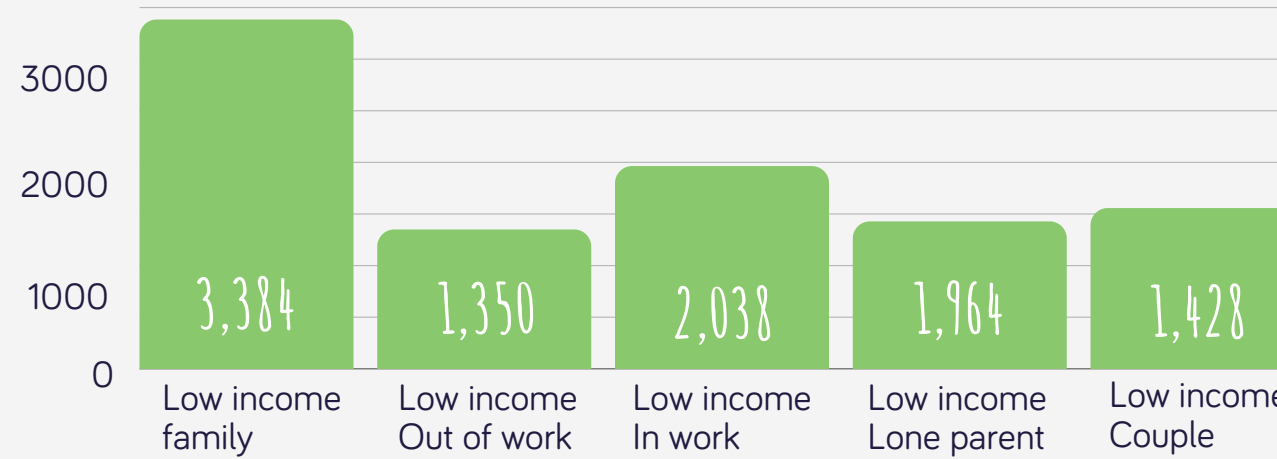

Harlow

Obesity

*data set from National Child Measurement Programme, NHS Digital

OBESE CHILDREN IN RECEPTION YEAR

OBESE CHILDREN IN YEAR 6

Harlow schools with highest % of 'income-related' free school meal pupils

3,885 'income-related' free school meal pupils in Harlow

20,226 under 16's in Harlow

*data set from Census 2021

Our area

*data set from Department for Work and Pensions

CHILDREN LIVING IN ABSOLUTE LOW-INCOME FAMILIES

*data set from Department for Work and Pensions

Universal Credit provides a single payment based upon the circumstances of the household to provide support for housing costs, children and childcare costs with additions for disabled people and carers.