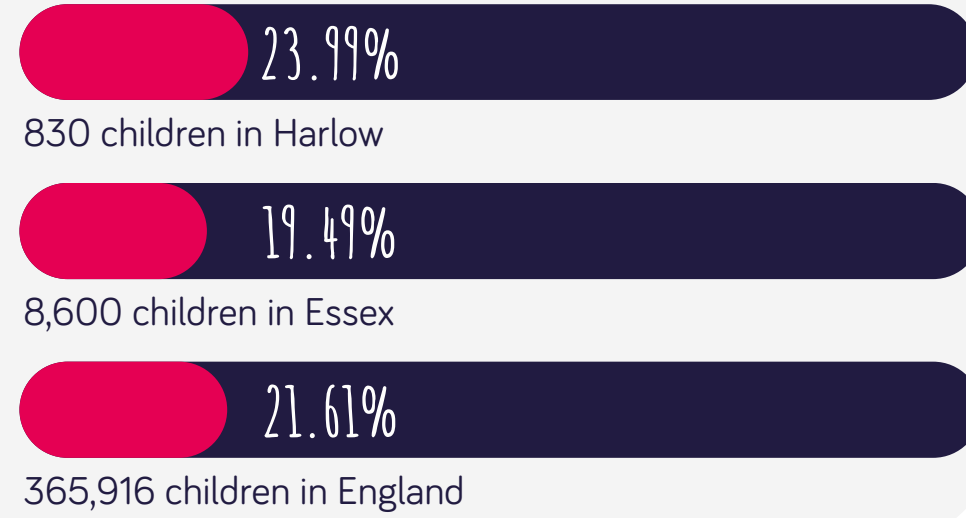

Harlow

Obesity

*data set from National Child Measurement Programme, NHS Digital

OBESE CHILDREN IN RECEPTION YEAR

OBESE CHILDREN IN YEAR 6

Harlow schools with highest % of 'income-related' free school meal pupils

3,885 'income-related' free school meal pupils in Harlow

20,226 under 16's in Harlow

*data set from Census 2021

Our area

*data set from Department for Work and Pensions

CHILDREN LIVING IN ABSOLUTE LOW-INCOME FAMILIES