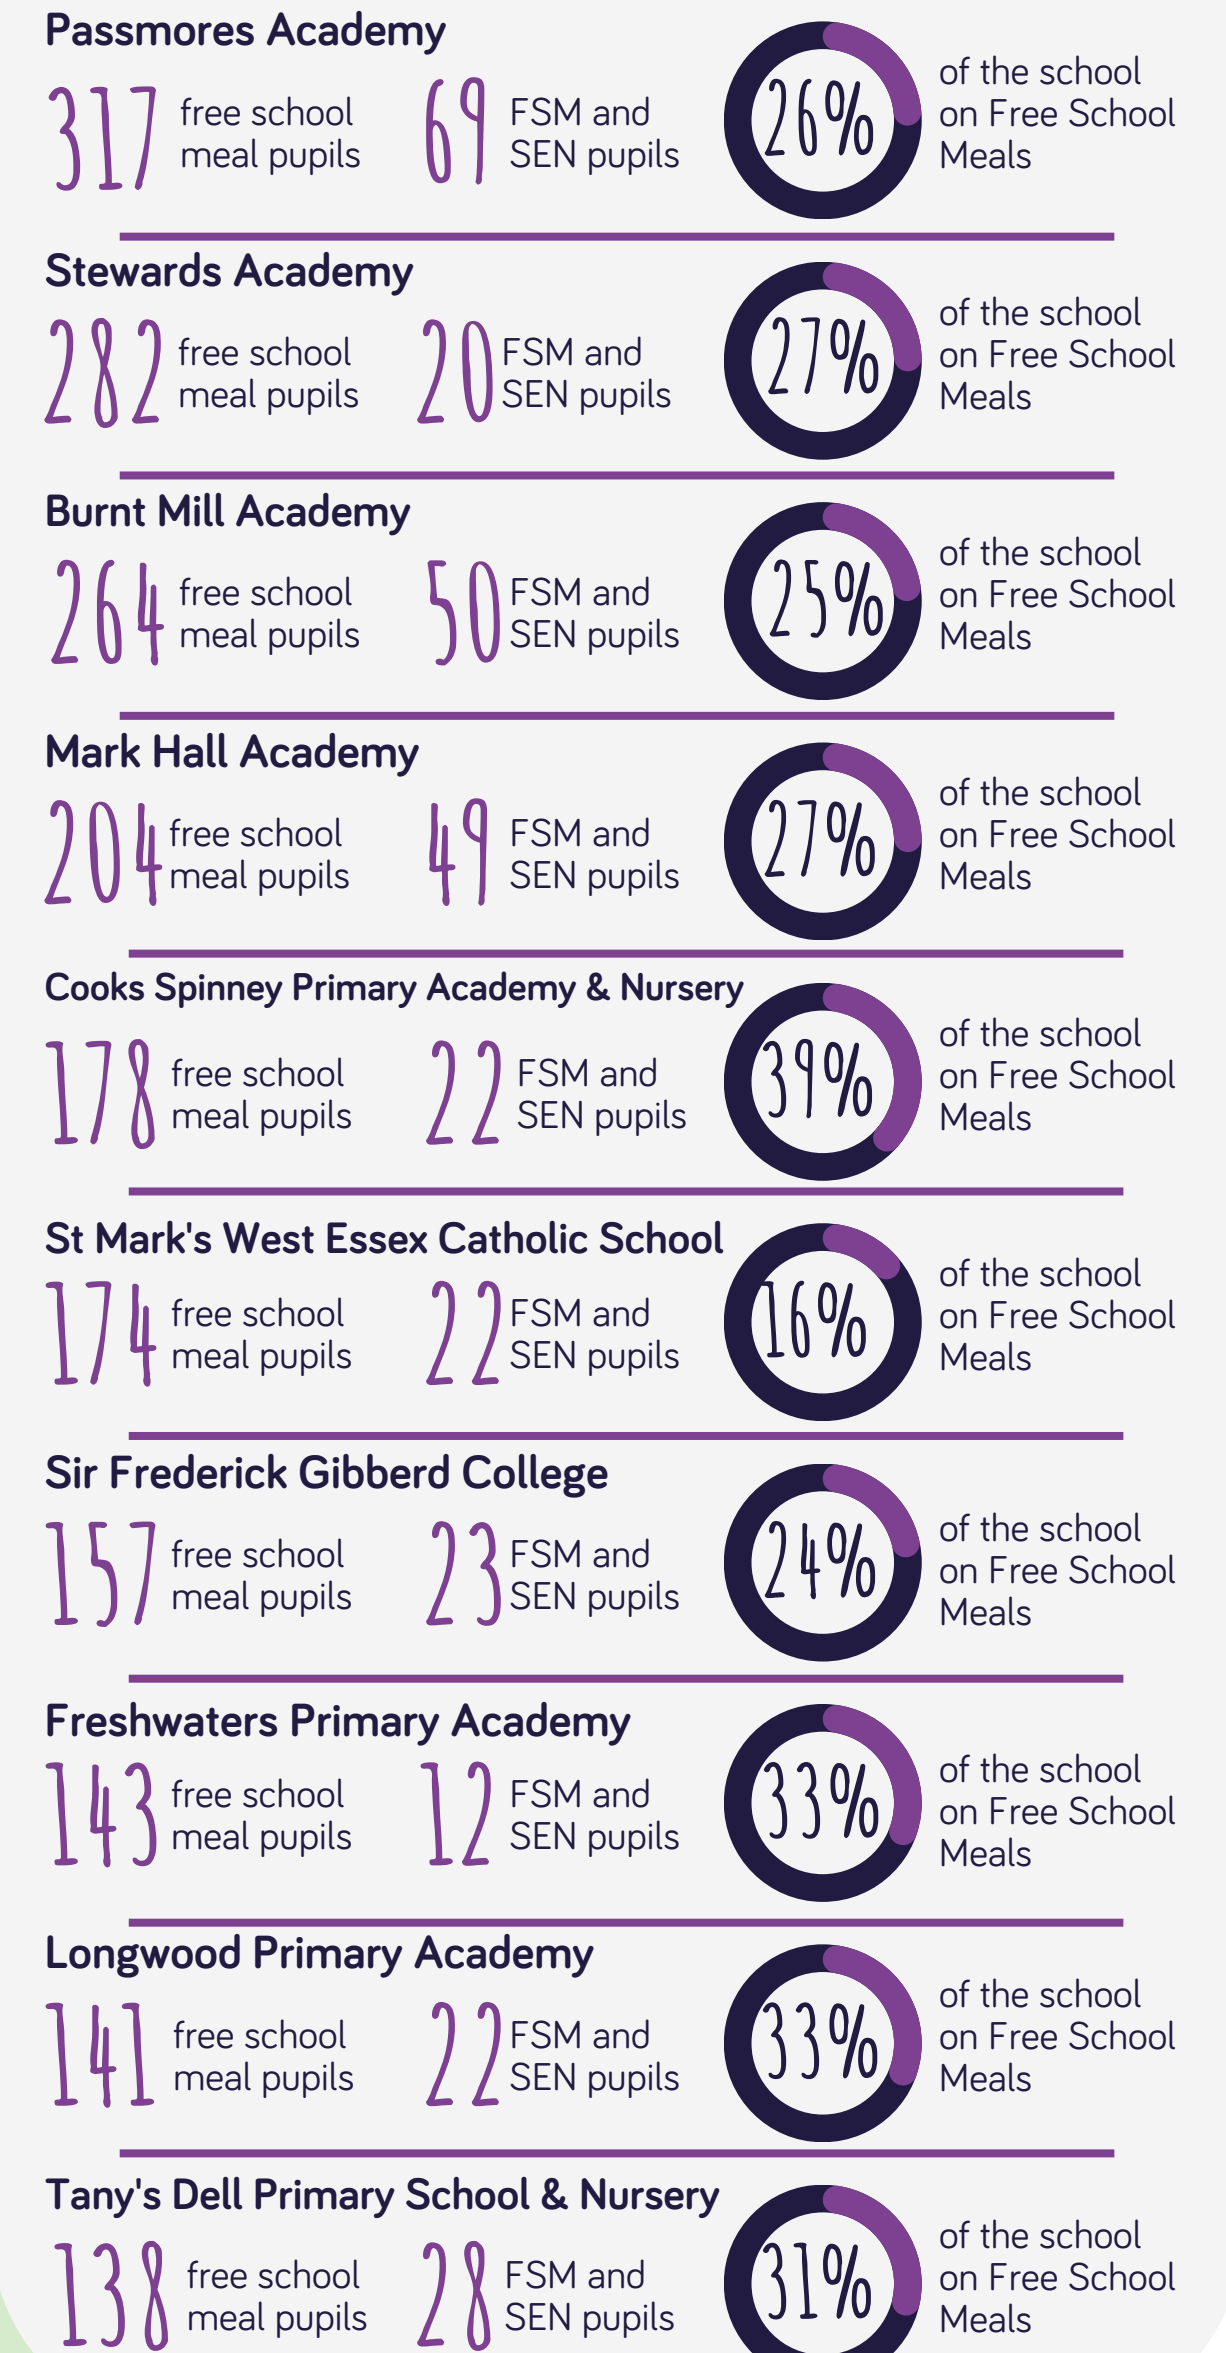

Harlow

Obesity

*data set from National Child Measurement Programme, NHS Digital

OBESE CHILDREN IN RECEPTION YEAR

OBESE CHILDREN IN YEAR 6

Harlow schools with highest % of 'income-related' free school meal pupils

3,885 'income-related' free school meal pupils in Harlow

20,226 under 16's in Harlow

*data set from Census 2021

Our area

*data set from Department for Work and Pensions

CHILDREN LIVING IN ABSOLUTE LOW-INCOME FAMILIES