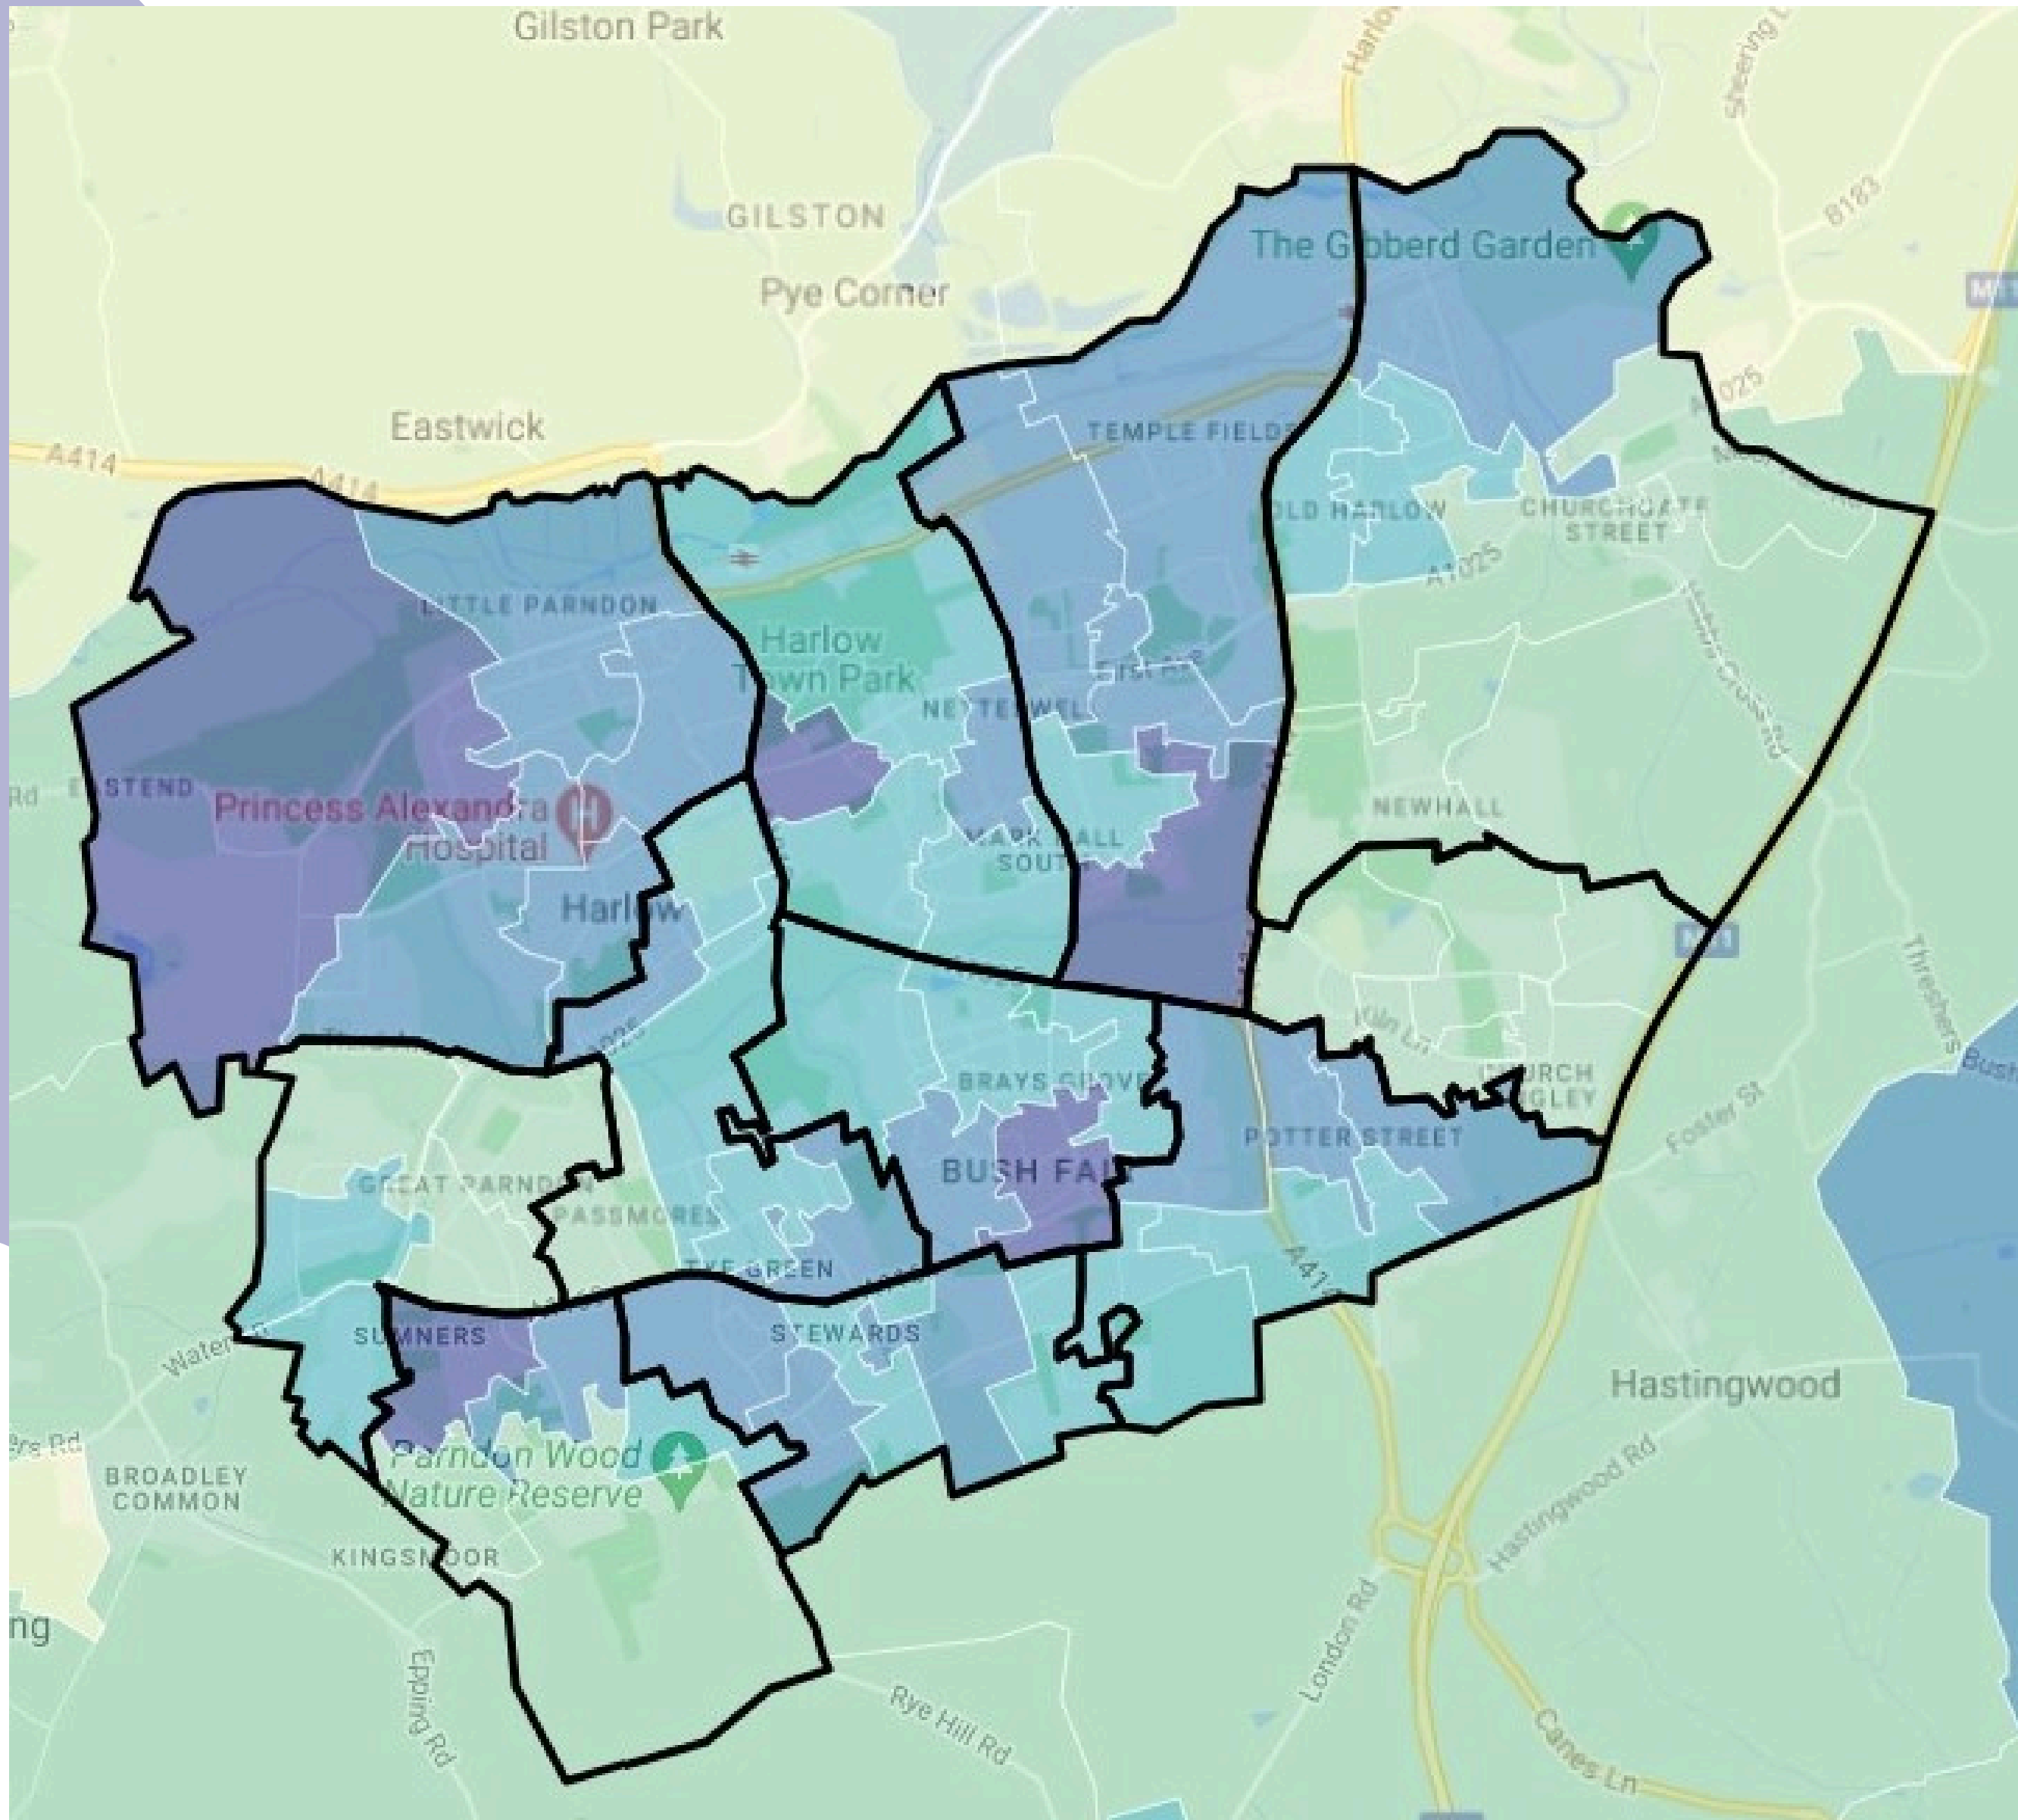

12,309 residents on universal credit

Schools in Harlow with high unique pupil engagement

*selected sample schools

Heat map of FSM

Harlow FSM Heat Map

Harlow School Stats

Unique Pupil Engagement In Schools

School	Easter Release	Summer Release	Winter Release
Longwood Primary Academy	38	38	16
Freshwaters Primary Academy	37	44	20
Cooks Spinney Primary School and Nursery	29	37	35
The Downs Primary School and Nursery	29	29	10
Potter Street Academy	25	26	5
Hare Street Community Primary and Nursery	24	30	11
Pear Tree Mead Academy	21	26	13
Tany's Dell Primary School and Nursery	15	31	20
Kingsmoor Academy	13	24	13
Abbotsweld Primary School	11	21	12
Purford Green Primary School	10	18	7
St James Church of England Primary	10	13	1
Holy Cross Catholic Primary School	9	23	7
Little Parndon Primary School	9	13	4
William Martin CofE Infant and Nursery	9	11	3
William Martin Church of England Voluntary Controlled Junior School	8	13	5
Church Langley Community Primary School	8	12	5
Katherines Primary Academy and Nursery	8	11	7
St Alban's Catholic Academy	7	6	11
Jerounds Primary Academy	6	14	6
Pemberley Academy	6	12	5
Fawbert and Barnard's Primary School	6	9	5
Latton Green Primary Academy	6	5	3
Stewards Academy - Science Specialist, Harlow	5	10	3
Milwards Primary School and Nursery	5	8	4
Harlowbury Primary School	4	5	5
St Luke's Catholic Academy	3	7	2
Water Lane Primary Academy	2	13	7
Newhall Primary Academy	1	6	1