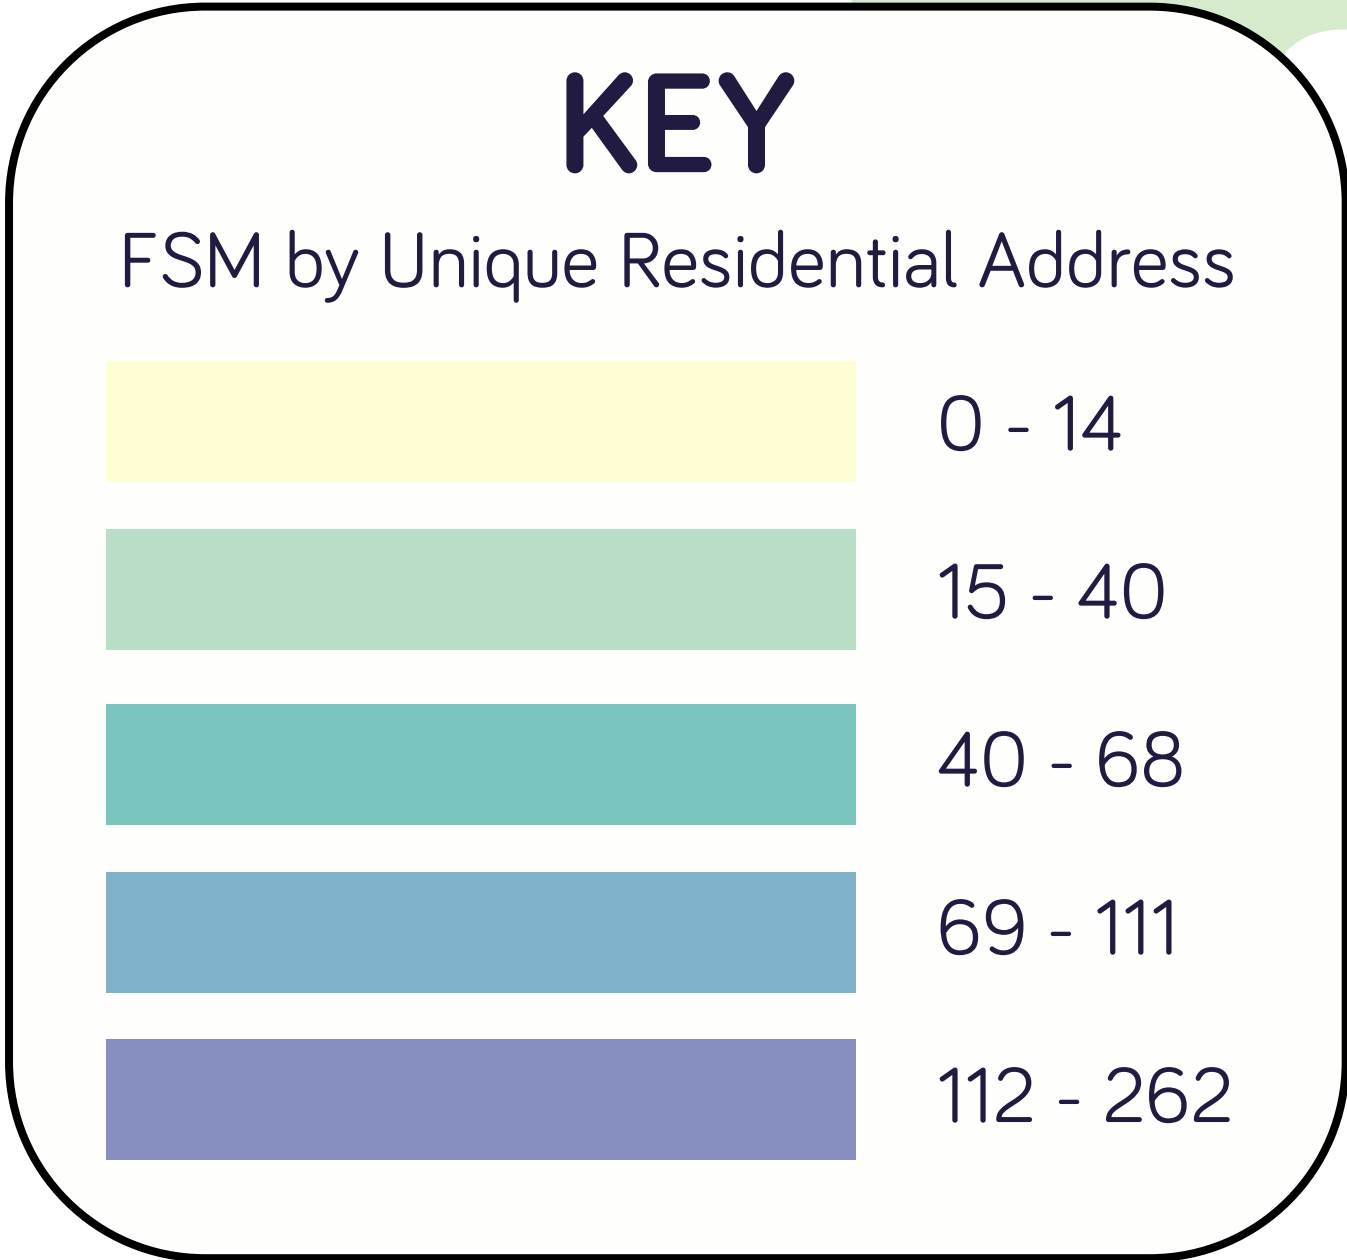

12,309 residents on universal credit

Schools in Harlow with high unique pupil engagement

*selected sample schools

Heat map of FSM

Harlow FSM Heat Map

Harlow School Stats

Unique Pupil Engagement In Schools

School	Easter Release	Summer Release	Winter Release
Longwood Primary Academy	38	38	16
Freshwaters Primary Academy	37	44	20
Cooks Spinney Primary School and Nursery	29	37	35
The Downs Primary School and Nursery	29	29	10
Potter Street Academy	25	26	5
Hare Street Community Primary and Nursery	24	30	11
Pear Tree Mead Academy	21	26	13
Tany's Dell Primary School and Nursery	15	31	20
Kingsmoor Academy	13	24	13
Abbotsweld Primary School	11	21	12
Purford Green Primary School	10	18	7
St James Church of England Primary	10	13	1
Holy Cross Catholic Primary School	9	23	7
Little Parndon Primary School	9	13	4
William Martin CofE Infant and Nursery	9	11	3
William Martin Church of England Voluntary Controlled Junior School	8	13	5
Church Langley Community Primary School	8	12	5
Katherines Primary Academy and Nursery	8	11	7
St Alban's Catholic Academy	7	6	11
Jerounds Primary Academy	6	14	6
Pemberley Academy	6	12	5
Fawbert and Barnard's Primary School	6	9	5
Latton Green Primary Academy	6	5	3
Stewards Academy - Science Specialist, Harlow	5	10	3
Milwards Primary School and Nursery	5	8	4
Harlowbury Primary School	4	5	5
St Luke's Catholic Academy	3	7	2
Water Lane Primary Academy	2	13	7
Newhall Primary Academy	1	6	1