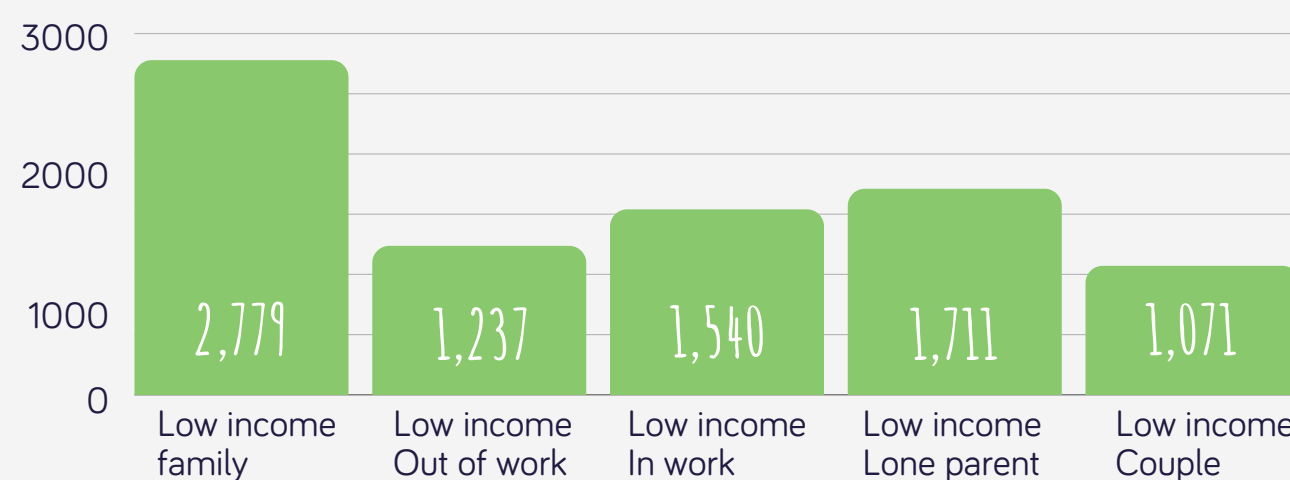

25,048 under 16's in Epping

*data set from Census 2021

9,394 residents on universal credit

*data set from Department for Work and Pensions

Our area

*data set from Department for Work and Pensions

CHILDREN LIVING IN ABSOLUTE LOW-INCOME FAMILIES