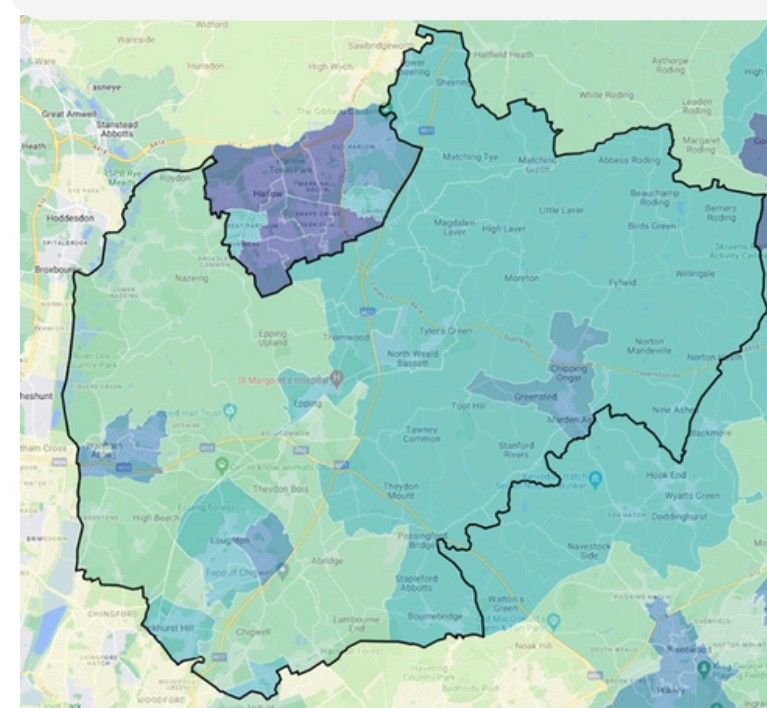

Heat map of FSM