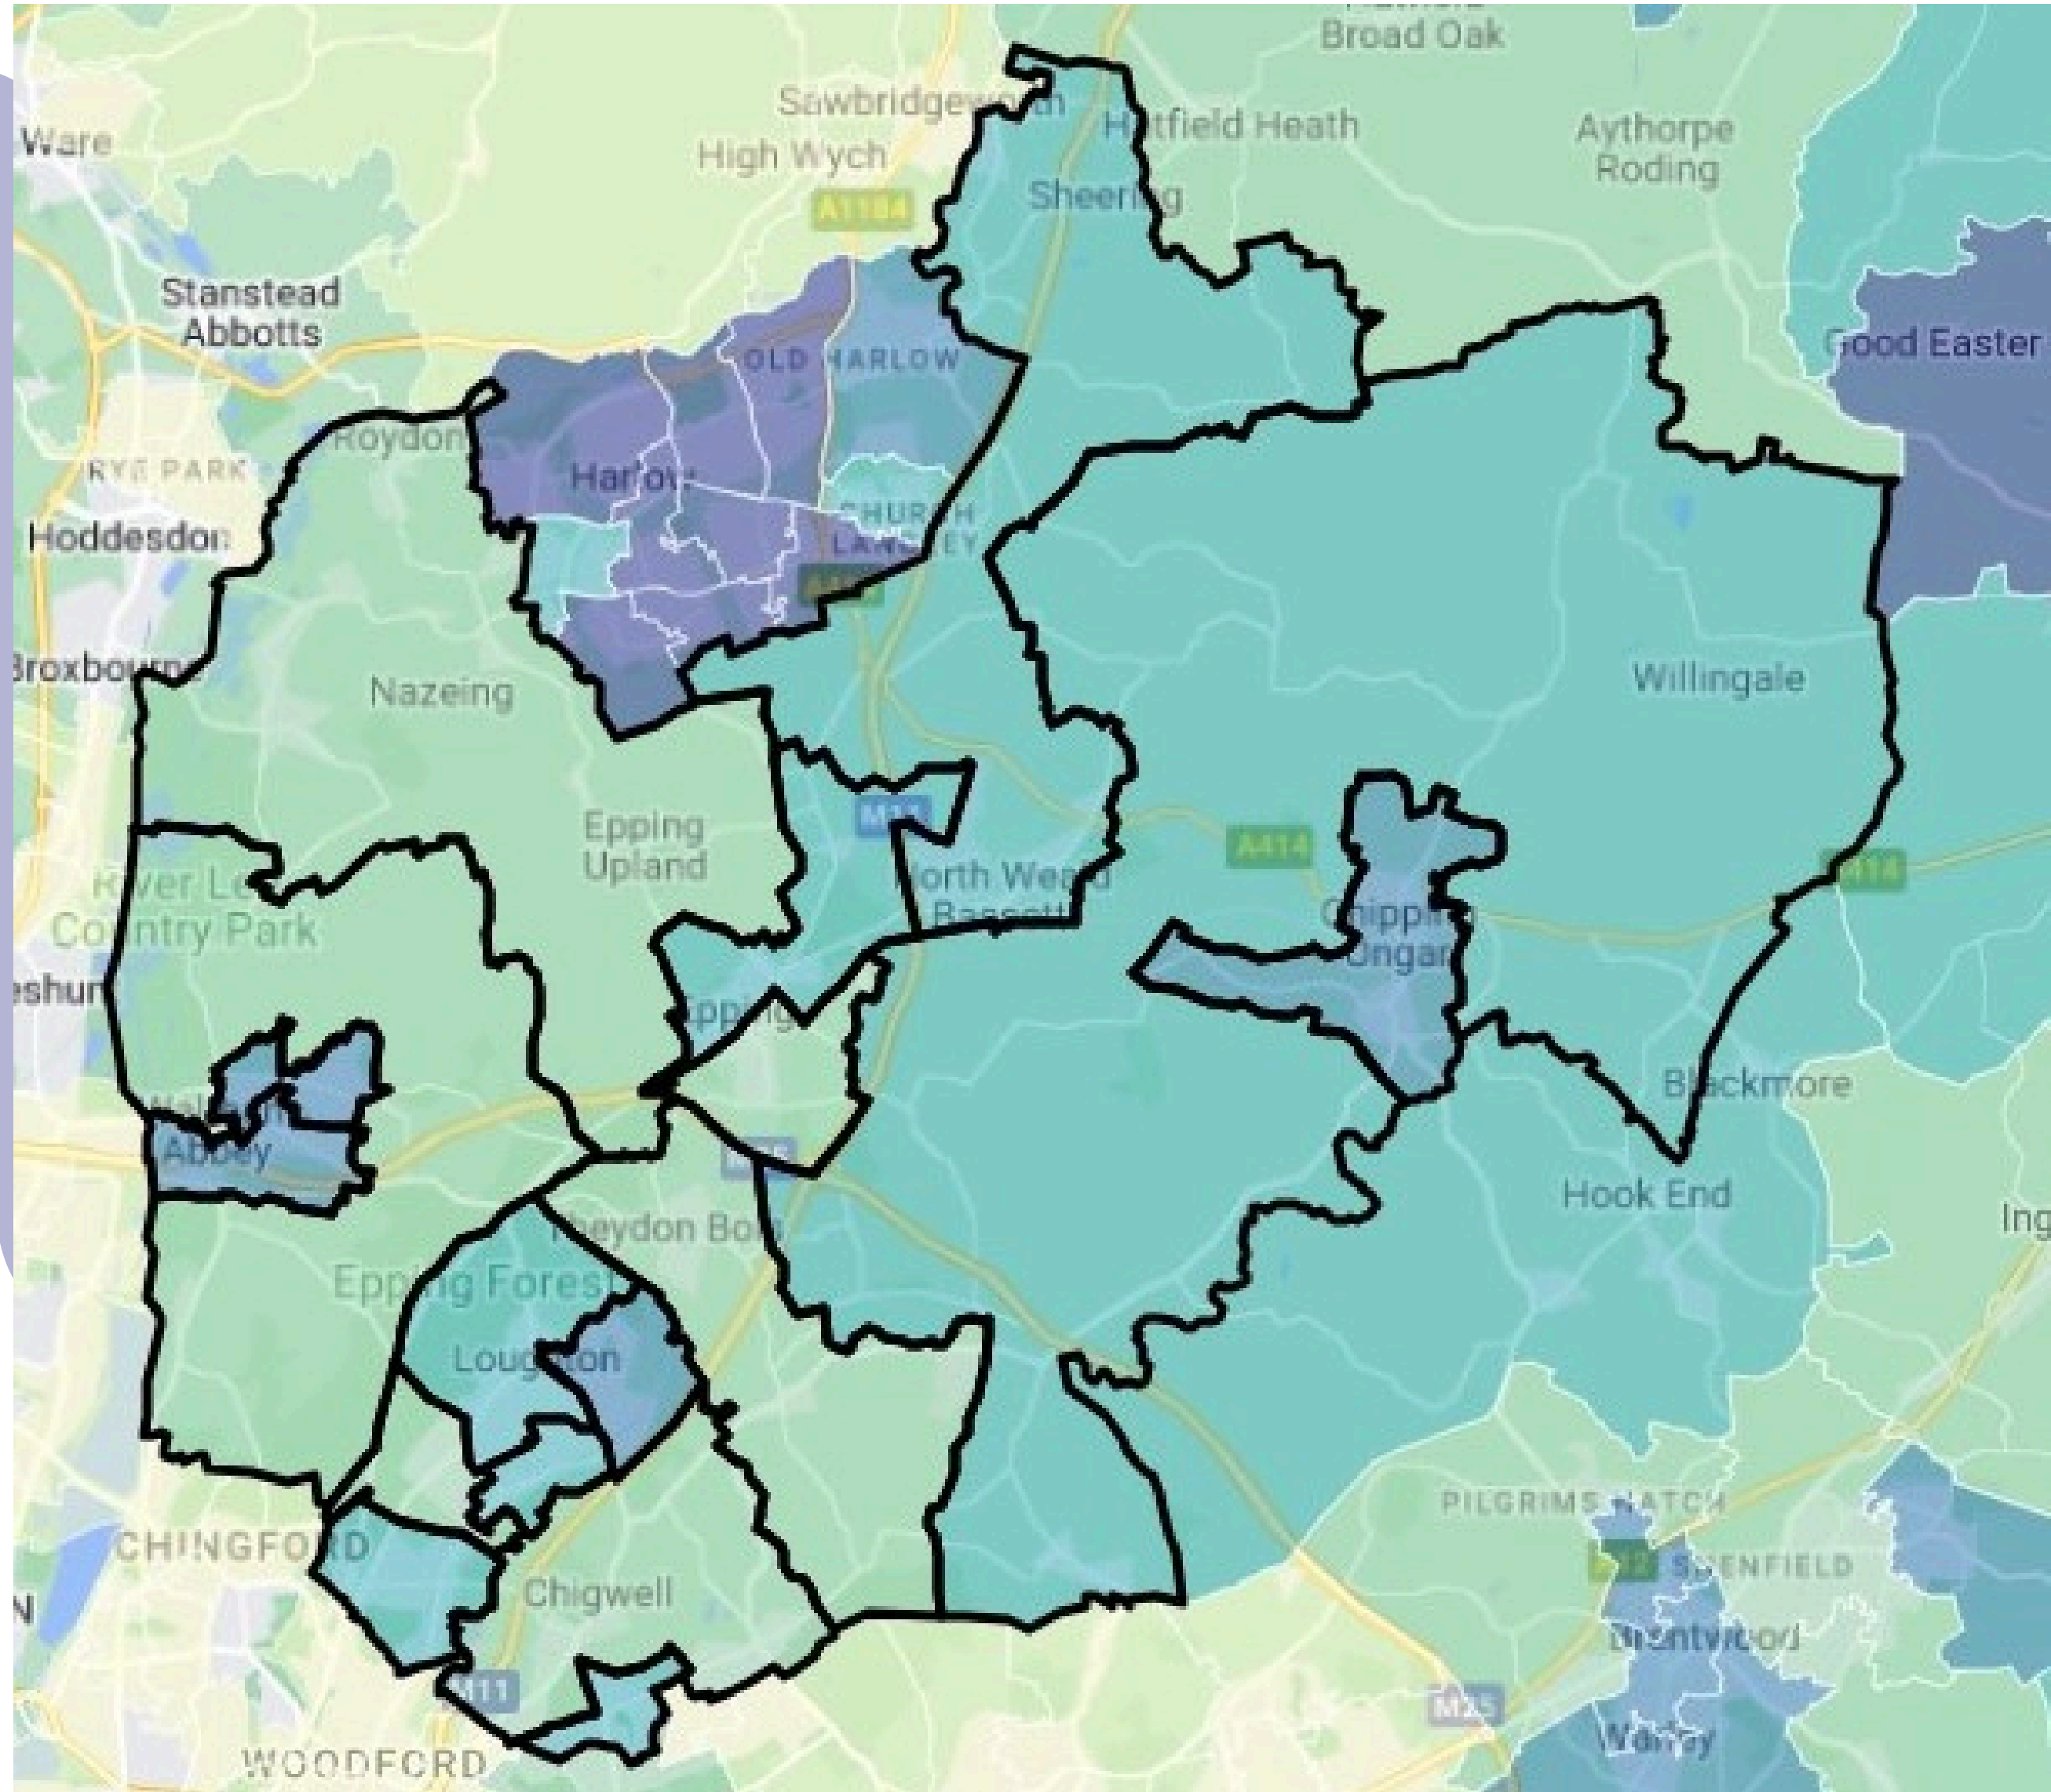

25,048 under 16's in Epping

*data set from Census 2021

9,394 residents on universal credit

*data set from Department for Work and Pensions

Our area

*data set from Department for Work and Pensions

CHILDREN LIVING IN ABSOLUTE LOW-INCOME FAMILIES

Schools in Epping with high unique pupil engagement

*selected sample schools

Heat map of FSM

SCAN ME!

Epping FSM Heat Map

Epping School Stats

Unique Pupil Engagement In Schools

School	Easter Release	Summer Release	Winter Release
Hereward Primary School	13	15	11
Leverton Primary School	12	21	8
St John Fisher Catholic Primary School	12	21	8
Thomas Willingale Primary School and Nursery	11	29	19
Waltham Holy Cross Primary School	11	19	11
White Bridge Primary School	11	3	4
Wells Park School	9	10	7
Coopersale and Theydon Garnon Church of England Voluntary Controlled Primary	8	12	11
Epping Primary School	8	11	1
Ivy Chimneys Primary School	8	3	3
St Andrew's CofE Primary School	7	13	7
Chipping Ongar Primary School	7	8	3
Roydon Primary School	7	7	6
Upshire Primary Foundation School	6	8	2
The Alderton Junior School	6	6	1
High Beech Church of England Primary School	4	11	1
Staples Road Primary School	4	6	2
Nazeing Primary School	4	3	1
Hillhouse CofE Primary School	4	2	1
Epping Upland Church of England Primary School	2	7	2
Limes Farm Junior School	2	7	2
Chigwell Row Infant School	2	5	4
Matching Green Church of England Primary School	2	5	1
Oak View School	1	4	3
King Harold Business & Enterprise Academy	1	2	1
The Alderton Infant School	1	1	3
Ongar Primary School	1	1	2