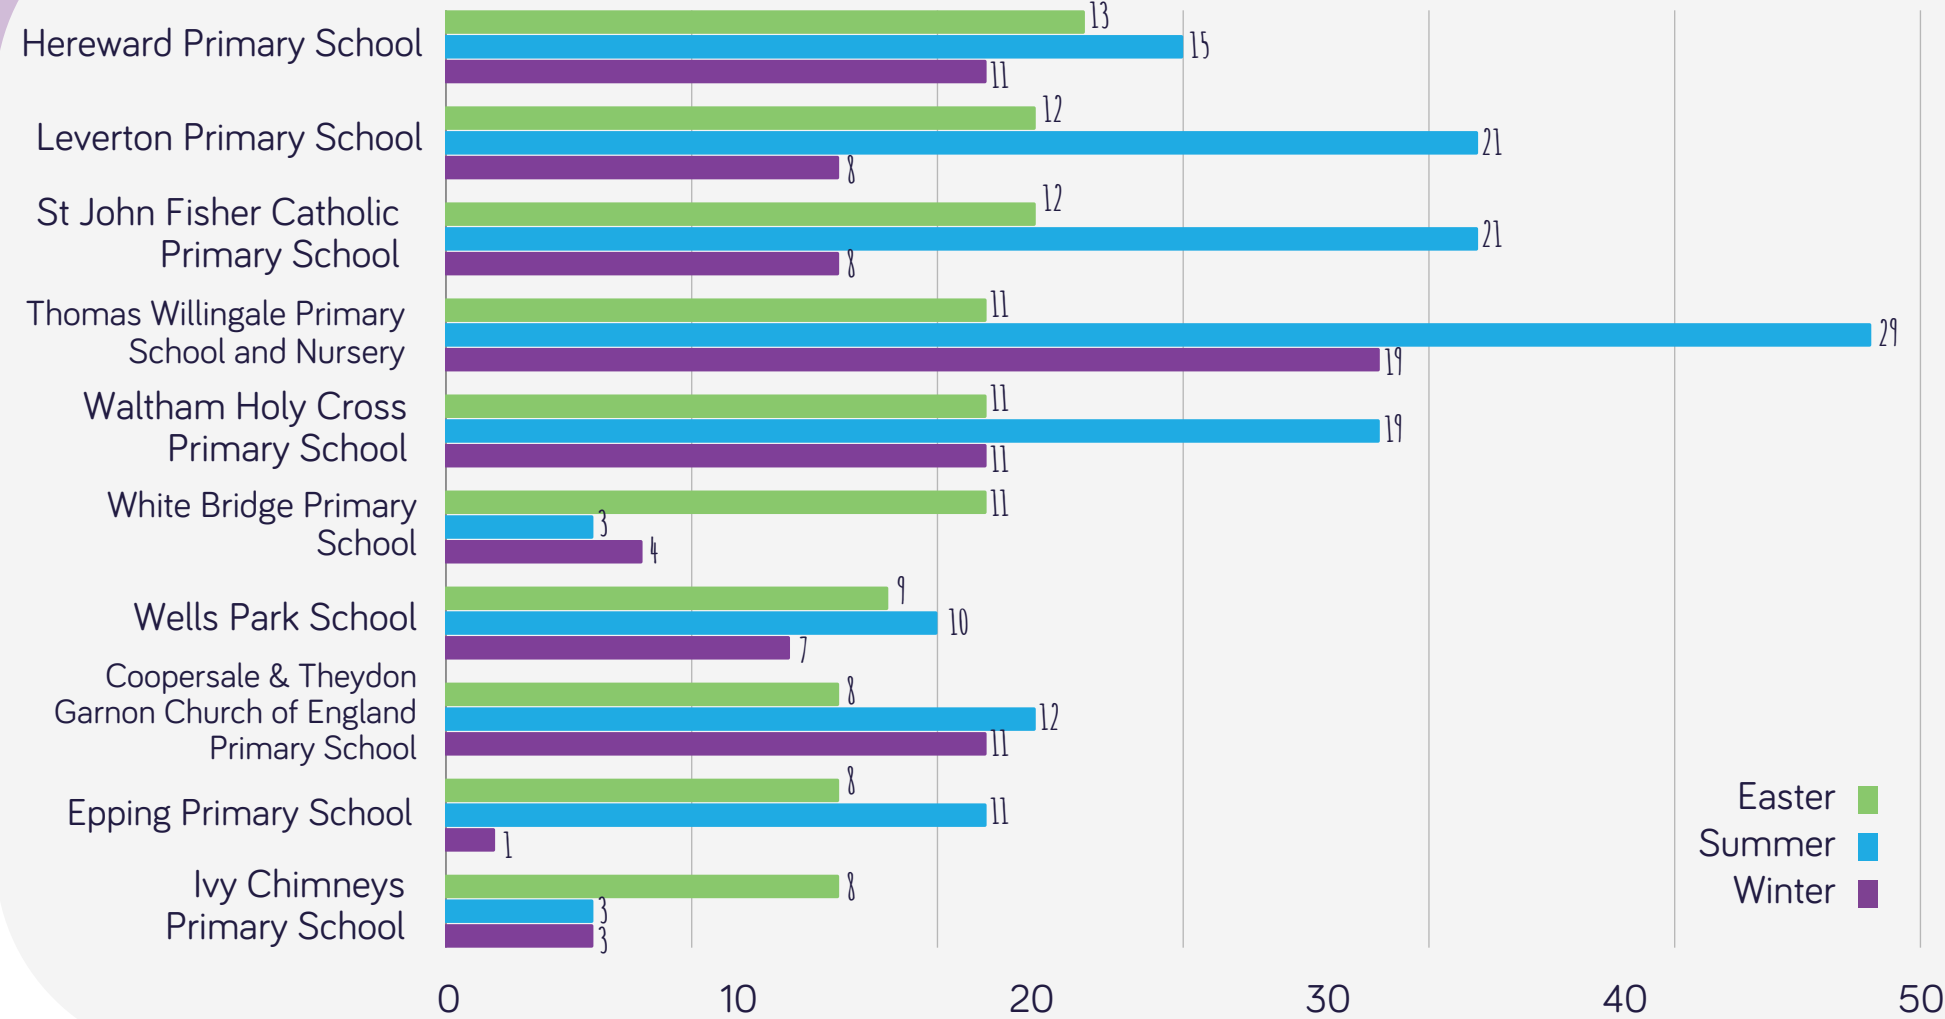

Schools in Epping with high unique pupil engagement