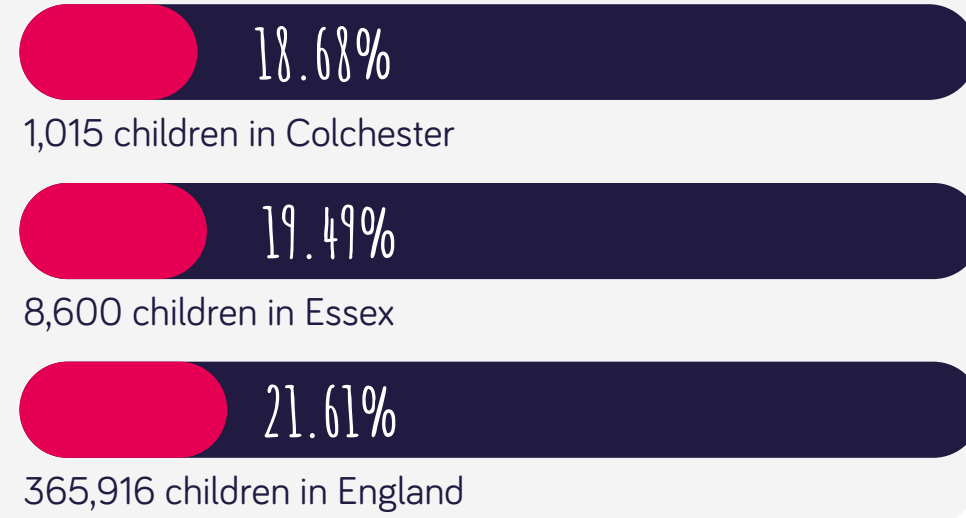

OBESSE CHILDREN IN YEAR 6