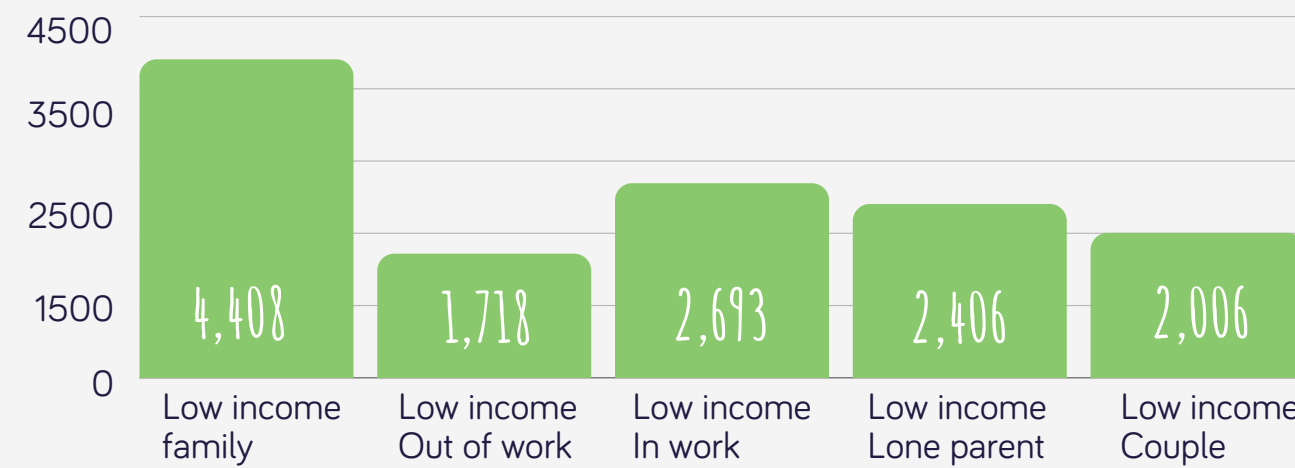

Colchester

Obesity

*data set from National Child Measurement Programme, NHS Digital

OBESSE CHILDREN IN RECEPTION YEAR

OBESSE CHILDREN IN YEAR 6

36,373 under 16's in Colchester

*data set from Census 2021

Our area

*data set from Department for Work and Pensions

CHILDREN LIVING IN ABSOLUTE LOW-INCOME FAMILIES

*data set from Department for Work and Pensions

Universal Credit provides a single payment based upon the circumstances of the household to provide support for housing costs, children and childcare costs with additions for disabled people and carers.