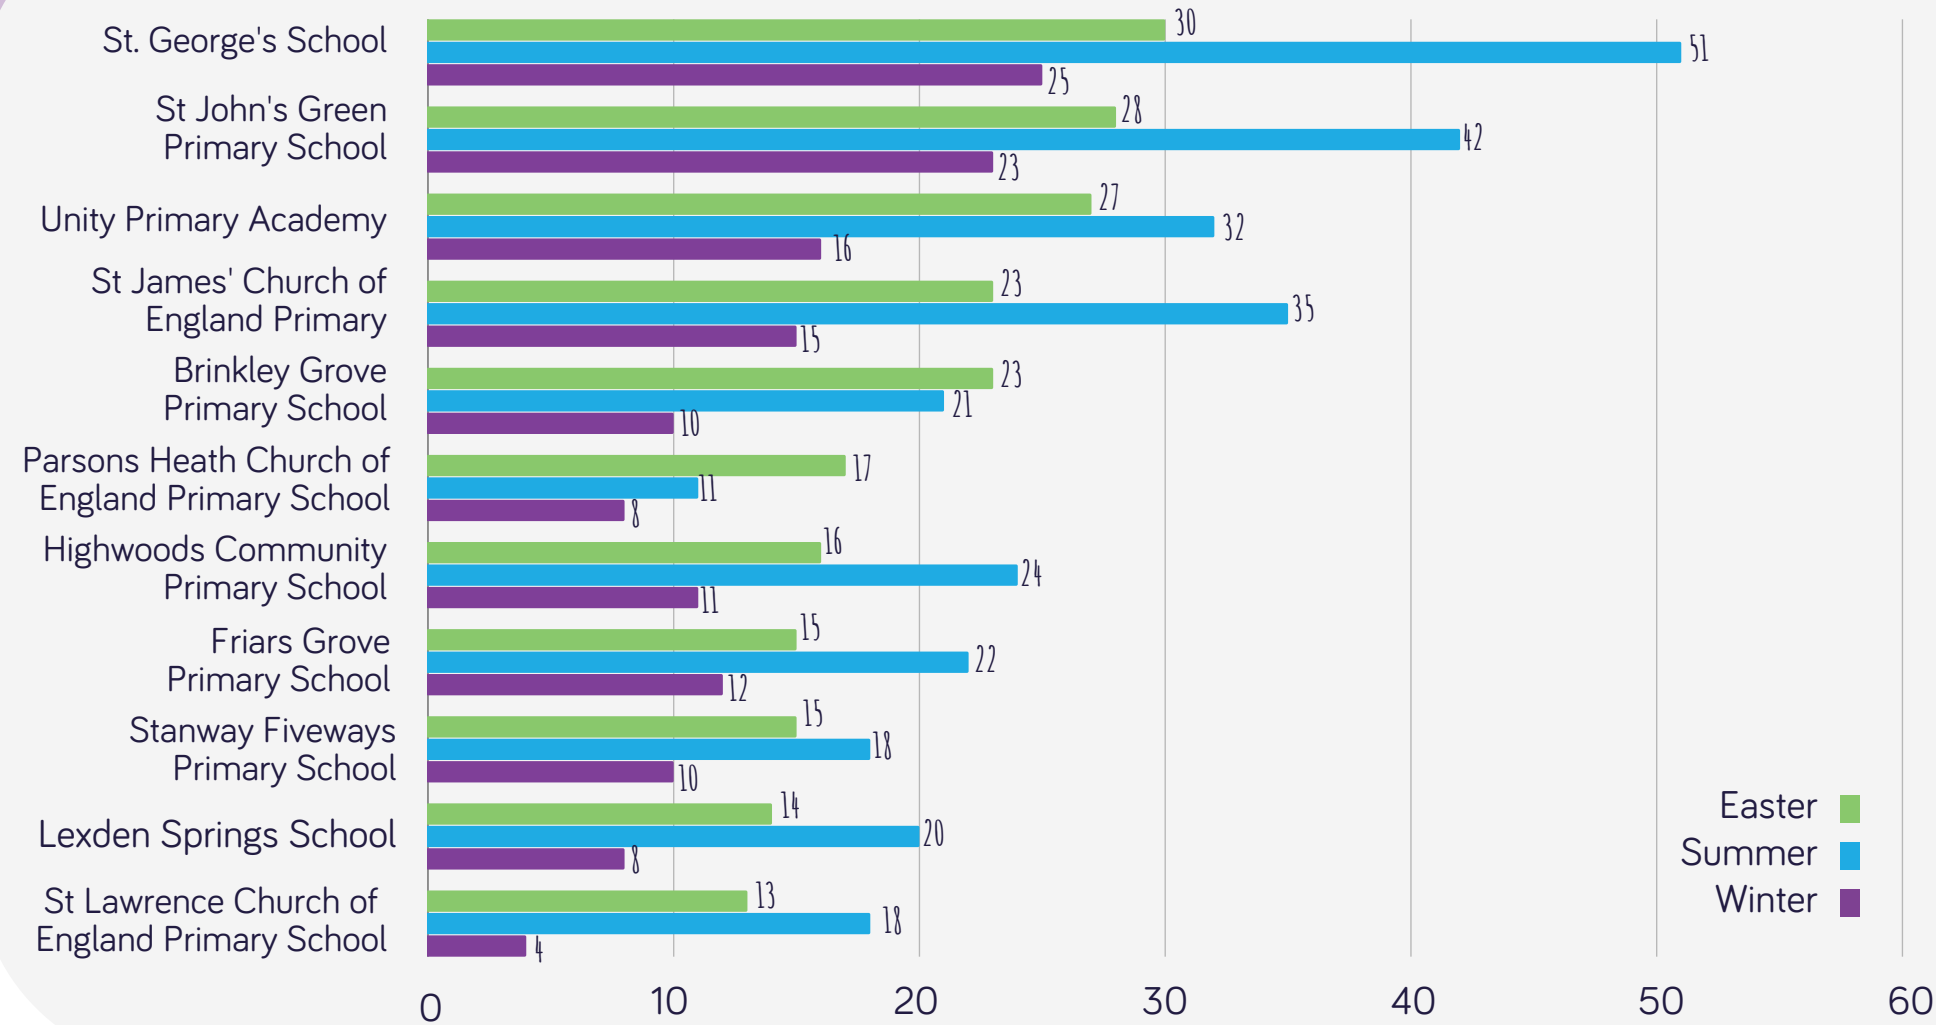

15,650 residents on universal credit

Schools in Colchester with high unique pupil engagement

*selected sample schools

Heat map of FSM

Colchester schools with highest % of 'income-related' free school meal pupils