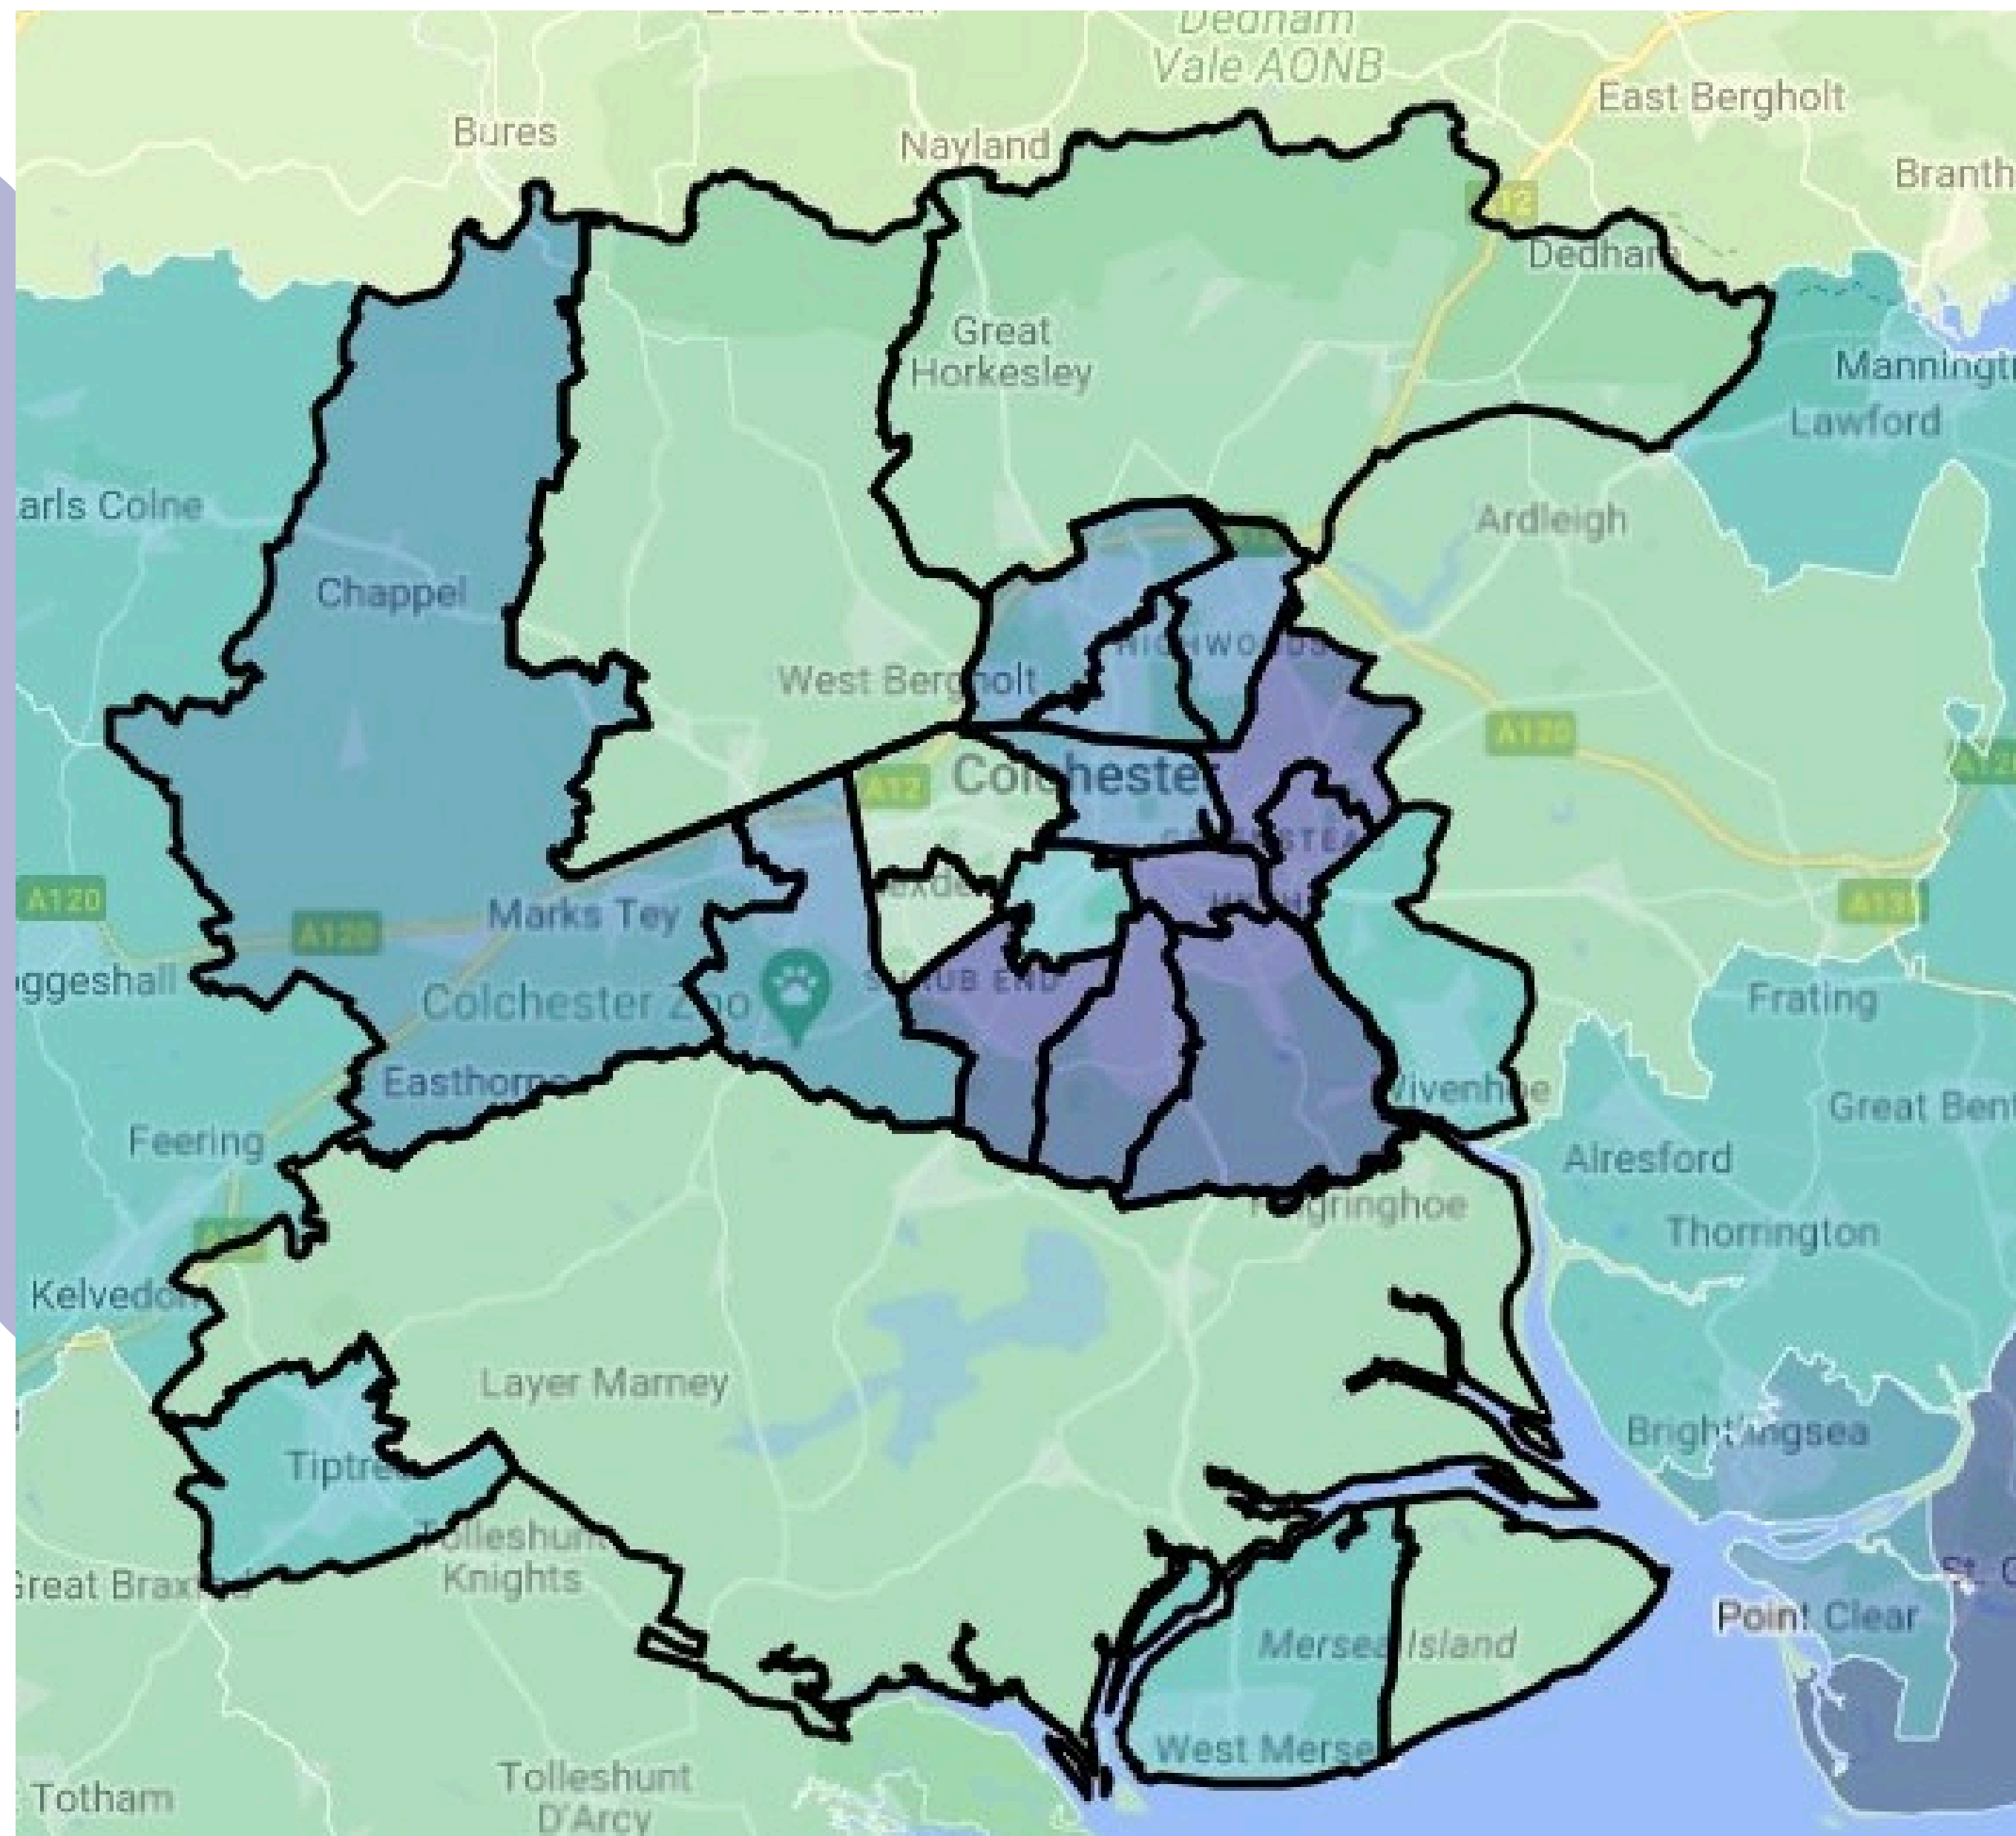

Colchester FSM Heat Map

Colchester School Stats

Unique Pupil Engagement In Schools

School	Easter Release	Summer Release	Winter Release
Colchester Academy	#N/A	#N/A	#N/A
Colchester County High School For Girls	#N/A	#N/A	#N/A
Colchester Royal Grammar School	#N/A	#N/A	#N/A
Fordham All Saints CofE (VC) Primary School	#N/A	#N/A	#N/A
Philip Morant School and College	#N/A	#N/A	#N/A
Queen Boudica Primary School	#N/A	#N/A	#N/A
St Andrew's CofE Primary Academy	#N/A	#N/A	#N/A
St Helena School	#N/A	#N/A	#N/A
St Aubyn Centre Therapeutic Education Department	#N/A	#N/A	#N/A
The Trinity School	#N/A	#N/A	#N/A
Gosbecks Primary School	#N/A	15	4
The Thomas Lord Audley School	#N/A	7	3
Fingringhoe CofE (VA) Primary School	#N/A	4	#N/A
St Thomas More's Catholic Primary School	#N/A	3	3
Dedham CofE (VC) Primary School	#N/A	3	2
Langenhoe Community Primary School	#N/A	3	2
Boxted St Peter's Church of England School	#N/A	2	#N/A
Chappel CofE Controlled Primary School	#N/A	1	#N/A
St. George's School	30	51	25
St John's Green Primary School	28	42	23
Unity Primary Academy	27	32	16
St James' Church of England Primary School	23	35	15
Brinkley Grove Primary School	23	21	10
Parsons Heath CofE (VC) Primary School	17	11	8
Braiswick Primary School	6	11	3
Highwoods Community Primary School	16	24	11
Friars Grove Primary School	15	22	12
Stanway Fiveways Primary School	15	18	10
Lexden Springs School	14	20	8
St Lawrence CofE Primary School	13	18	4

Unique Pupil Engagement In Schools

School	Easter Release	Summer Release	Winter Release
Camulos Academy	13	11	6
Hamilton Primary School	11	10	7
Heathlands CofE (VC) Primary School	10	15	5
Stanway Primary School	10	11	8
Montgomery Infant School and Nursery	9	15	6
Mersea Island School	9	14	6
Roach Vale Primary School	9	12	1
North Primary School and Nursery - CSV	9	11	6
Myland Community Primary School	9	11	4
St Michael's Primary School and Nursery	8	21	2
King's Ford Infant School and Nursery	8	10	3
Willow Brook Primary School and Nursery	7	16	3
Iceni Academy	6	15	6
Braiswick Primary School	6	11	3
Hazelmere Infant School and Nursery	6	10	2
Lakelands Primary School	6	8	5
Hazelmere Junior School	5	17	5
Broomgrove Junior School	5	12	2
Monkwick Junior School	5	10	#N/A
Broomgrove Infant School	5	9	2
The Bishop William Ward CofE Primary School	5	7	4
Millfields Primary School	5	4	2
St John's CofE (VC) Primary School	5	3	#N/A
The Gilbert School	4	#N/A	#N/A
Baynards Primary School	4	#N/A	2
Cherry Tree Academy	4	10	7
Kendall Church of England Primary School	4	10	1
Kingswode Hoe School	4	9	3
Old Heath Community Primary School	4	6	6
St Benedict's Catholic College	4	5	3
The Stanway School	3	#N/A	#N/A