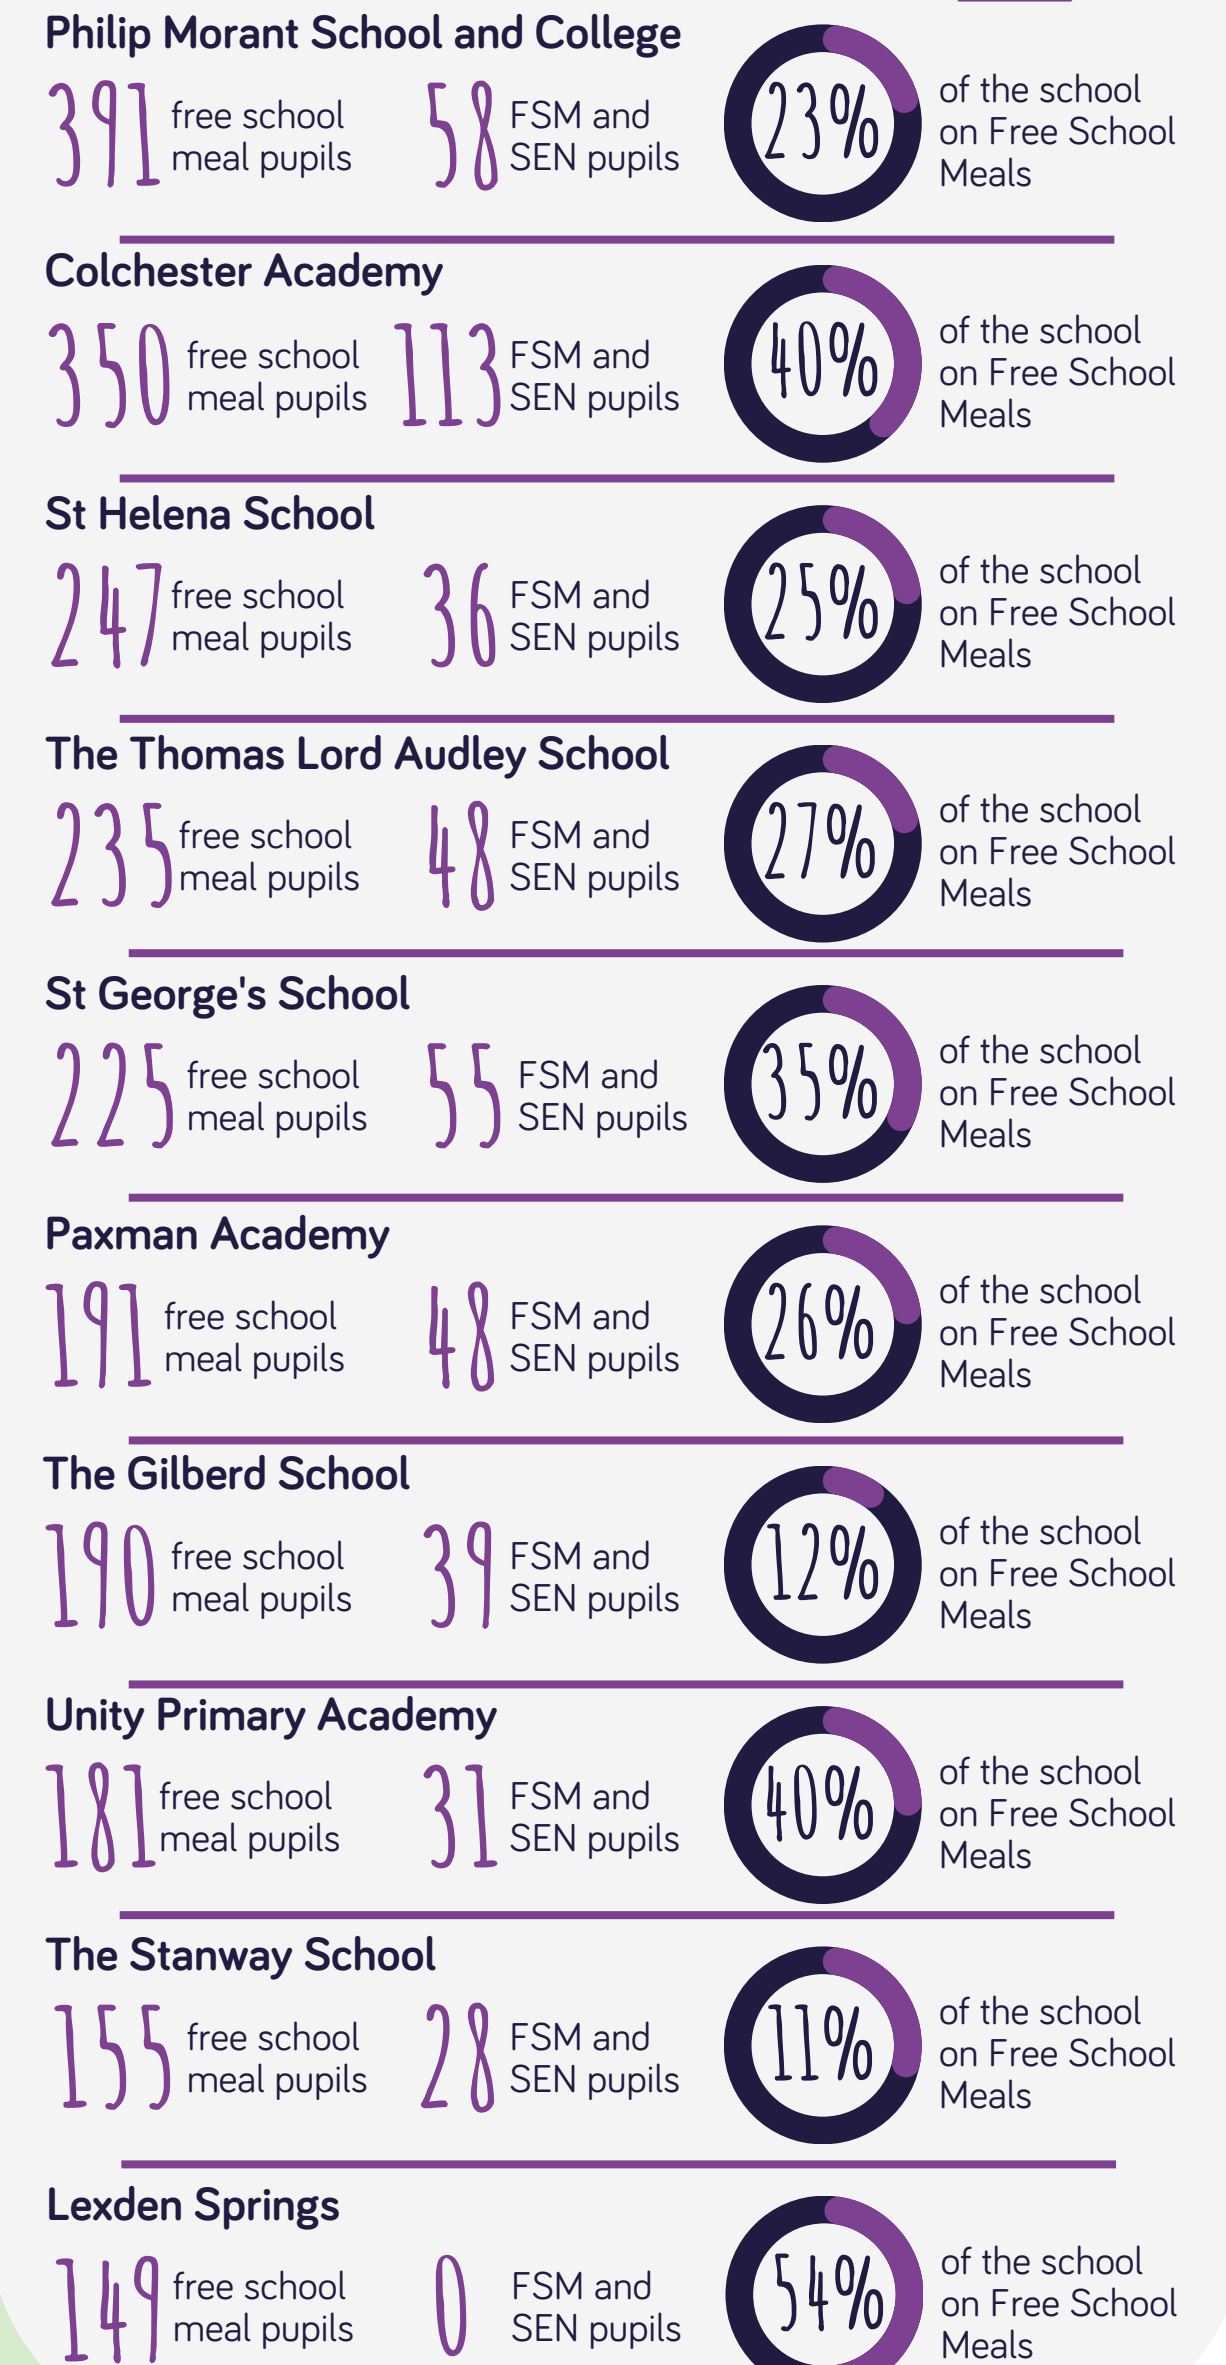

Colchester schools with highest % of 'income-related' free school meal pupils

5,715 'income-related' free school meal pupils in Colchester