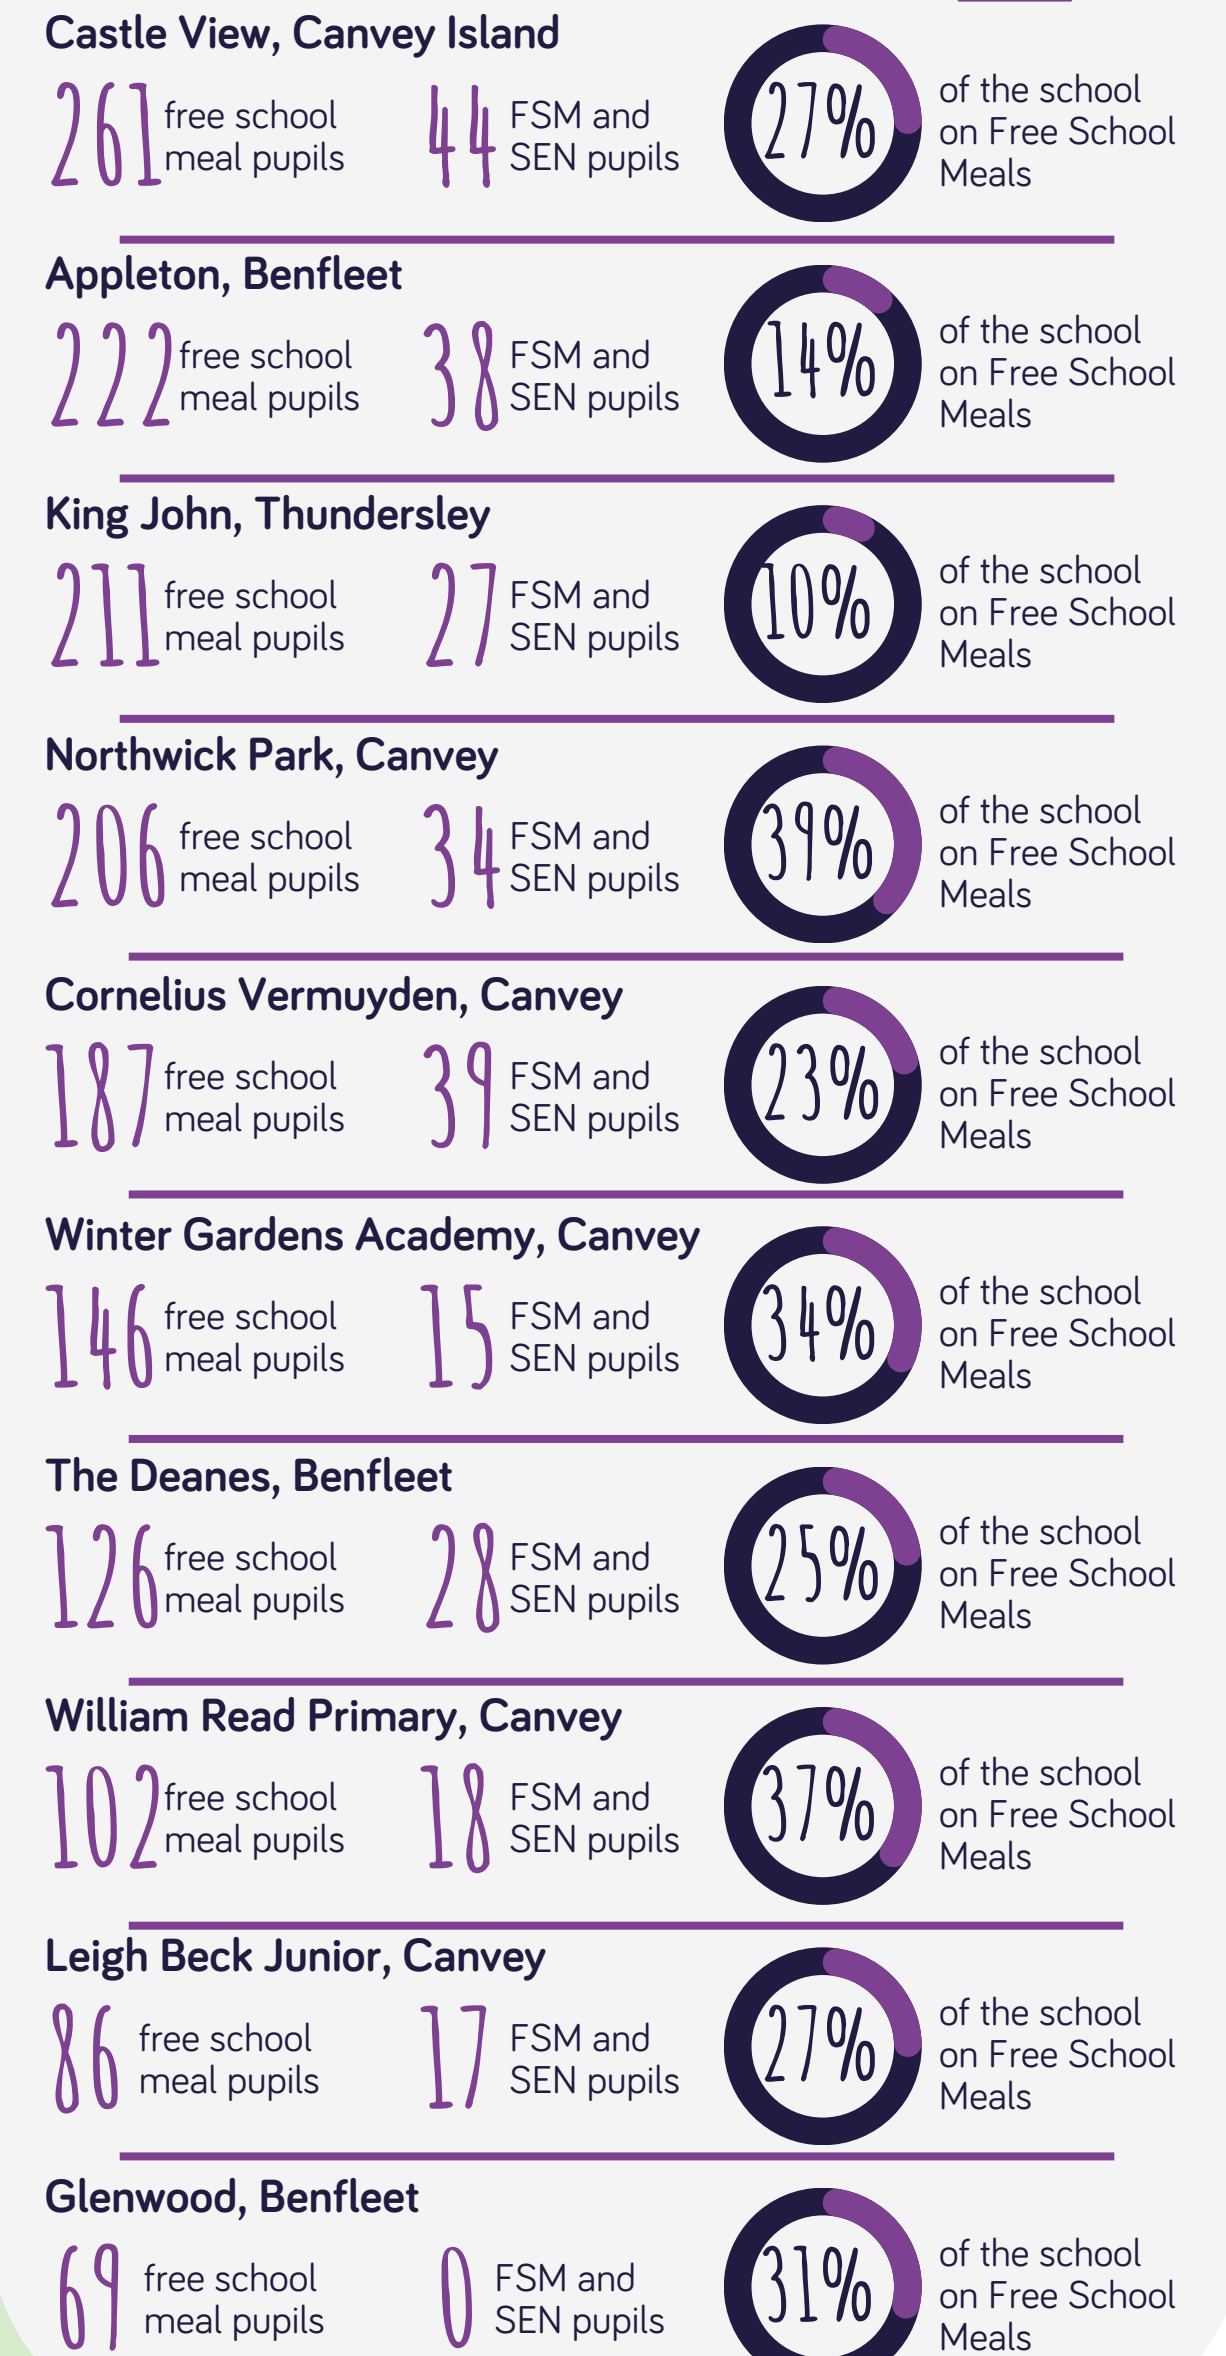

Castle Point schools with highest % of 'income-related' free school meal pupils

2,382 'income-related' free school meal pupils in Castle Point