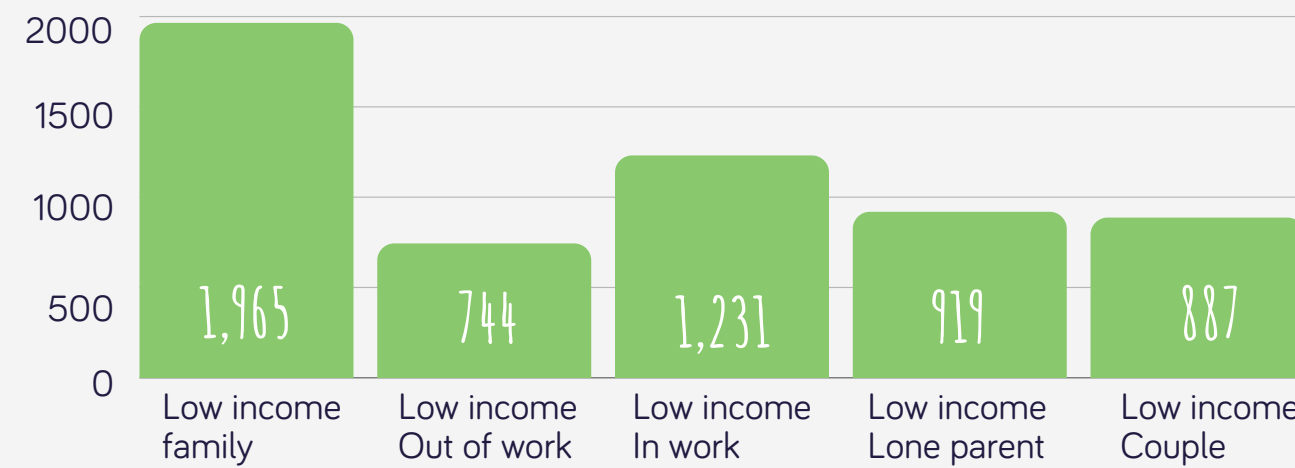

### OBESSE CHILDREN IN YEAR 6

15,147 under 16's in Castle Point

5,973 residents on universal credit

Universal Credit provides a single payment based upon the circumstances of the household to provide support for housing costs, children and childcare costs with additions for disabled people and carers.

\*data set from Census 2021

\*data set from Department for Work and Pensions

## Our area

\*data set from Department for Work and Pensions

### CHILDREN LIVING IN ABSOLUTE LOW-INCOME FAMILIES