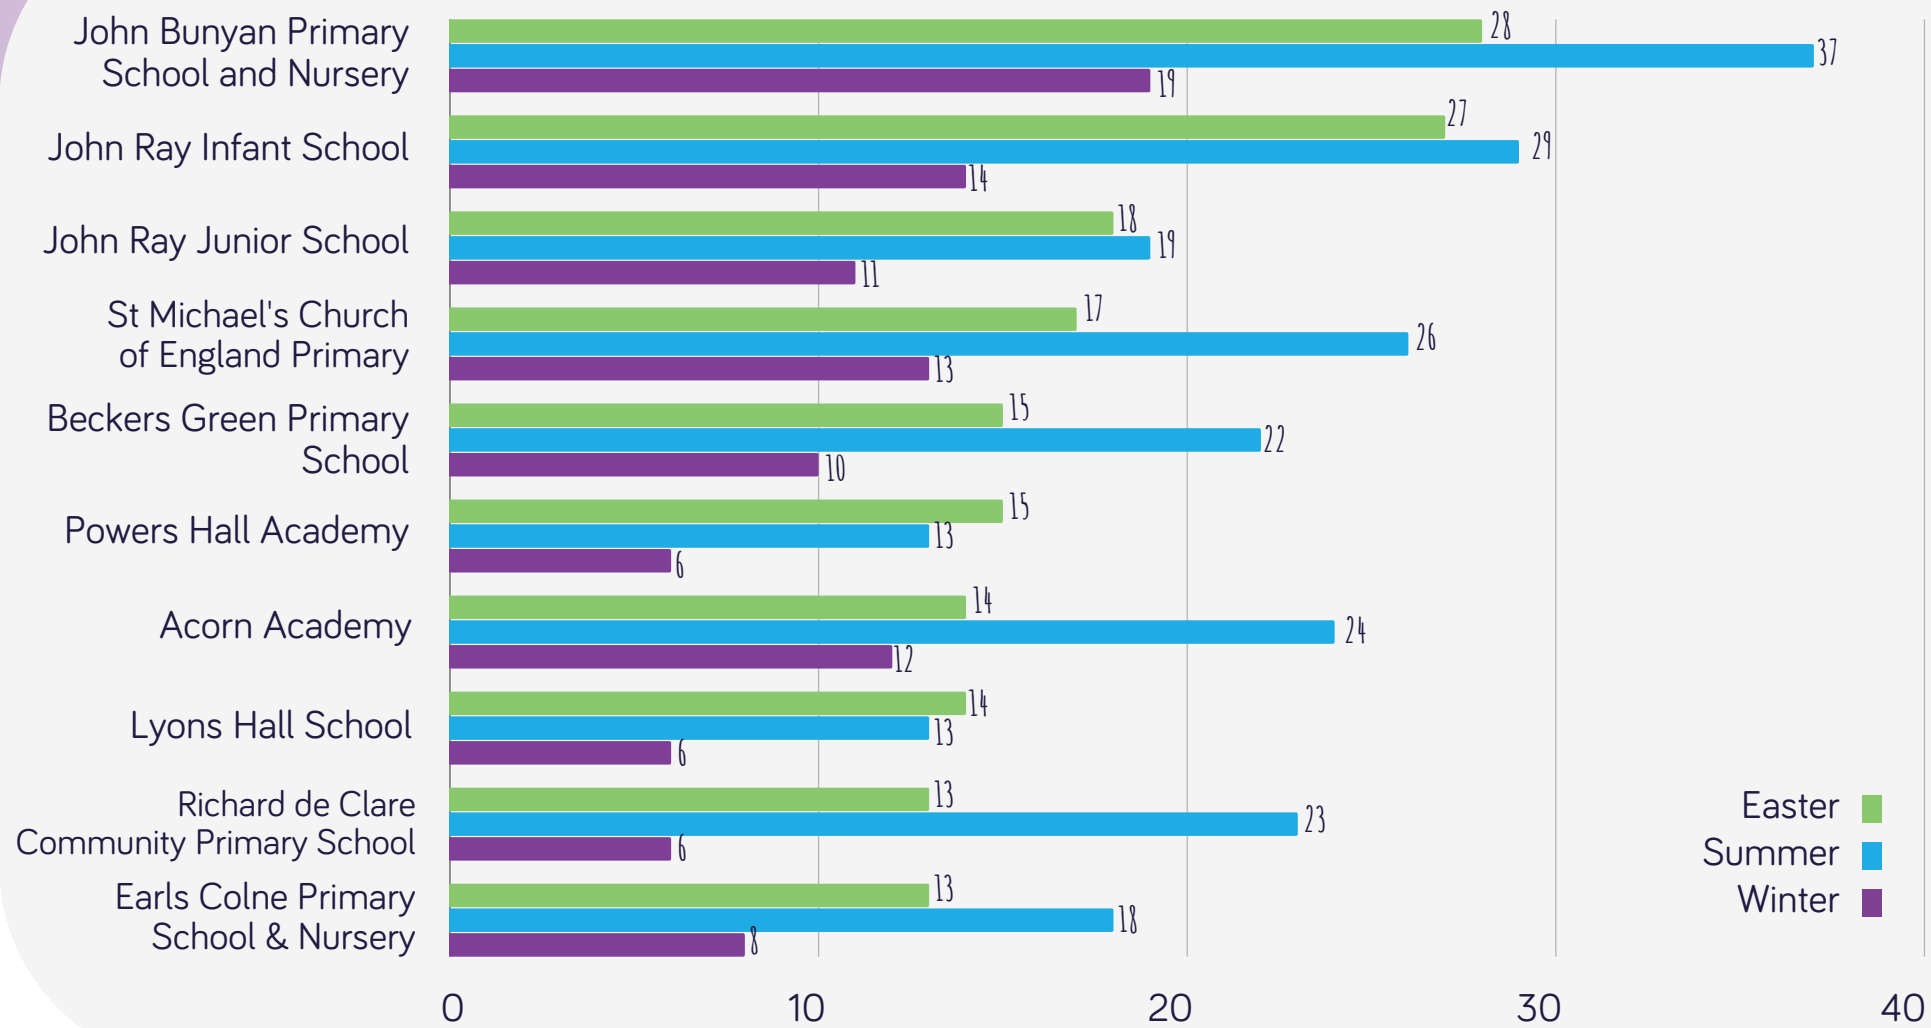

12,722 residents on universal credit

Schools in Braintree with high unique pupil engagement

*selected sample schools

Heat map of FSM

SCAN ME!

Braintree schools with highest % of 'income-related' free school meal pupils