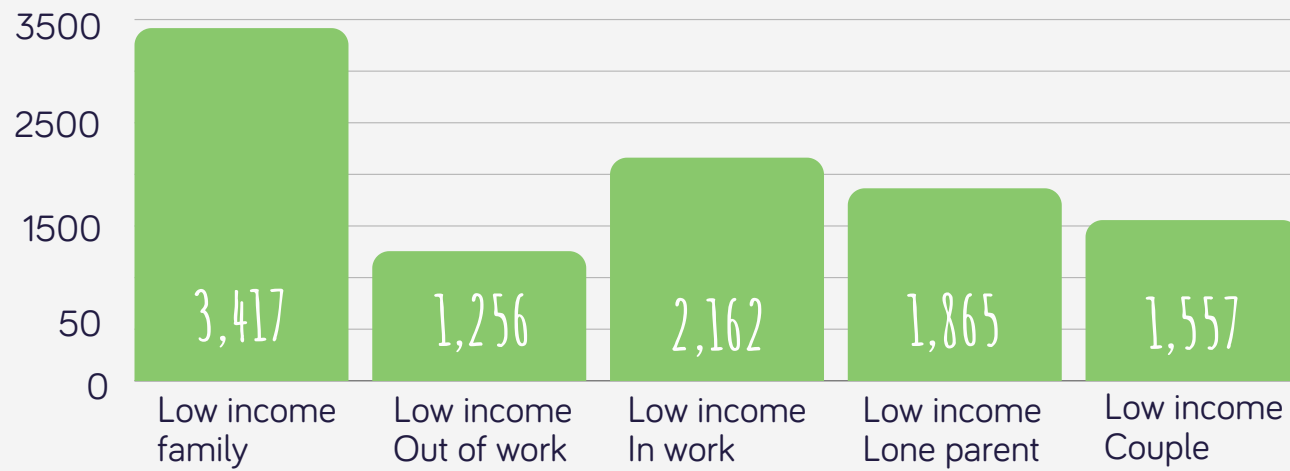

Braintree

Obesity

*data set from National Child Measurement Programme, NHS Digital

OBESSE CHILDREN IN RECEPTION YEAR

OBESSE CHILDREN IN YEAR 6

28,705 under 16's in Braintree

*data set from Census 2021

Our area

*data set from Department for Work and Pensions

CHILDREN LIVING IN ABSOLUTE LOW-INCOME FAMILIES

*data set from Department for Work and Pensions

Universal Credit provides a single payment based upon the circumstances of the household to provide support for housing costs, children and childcare costs with additions for disabled people and carers.