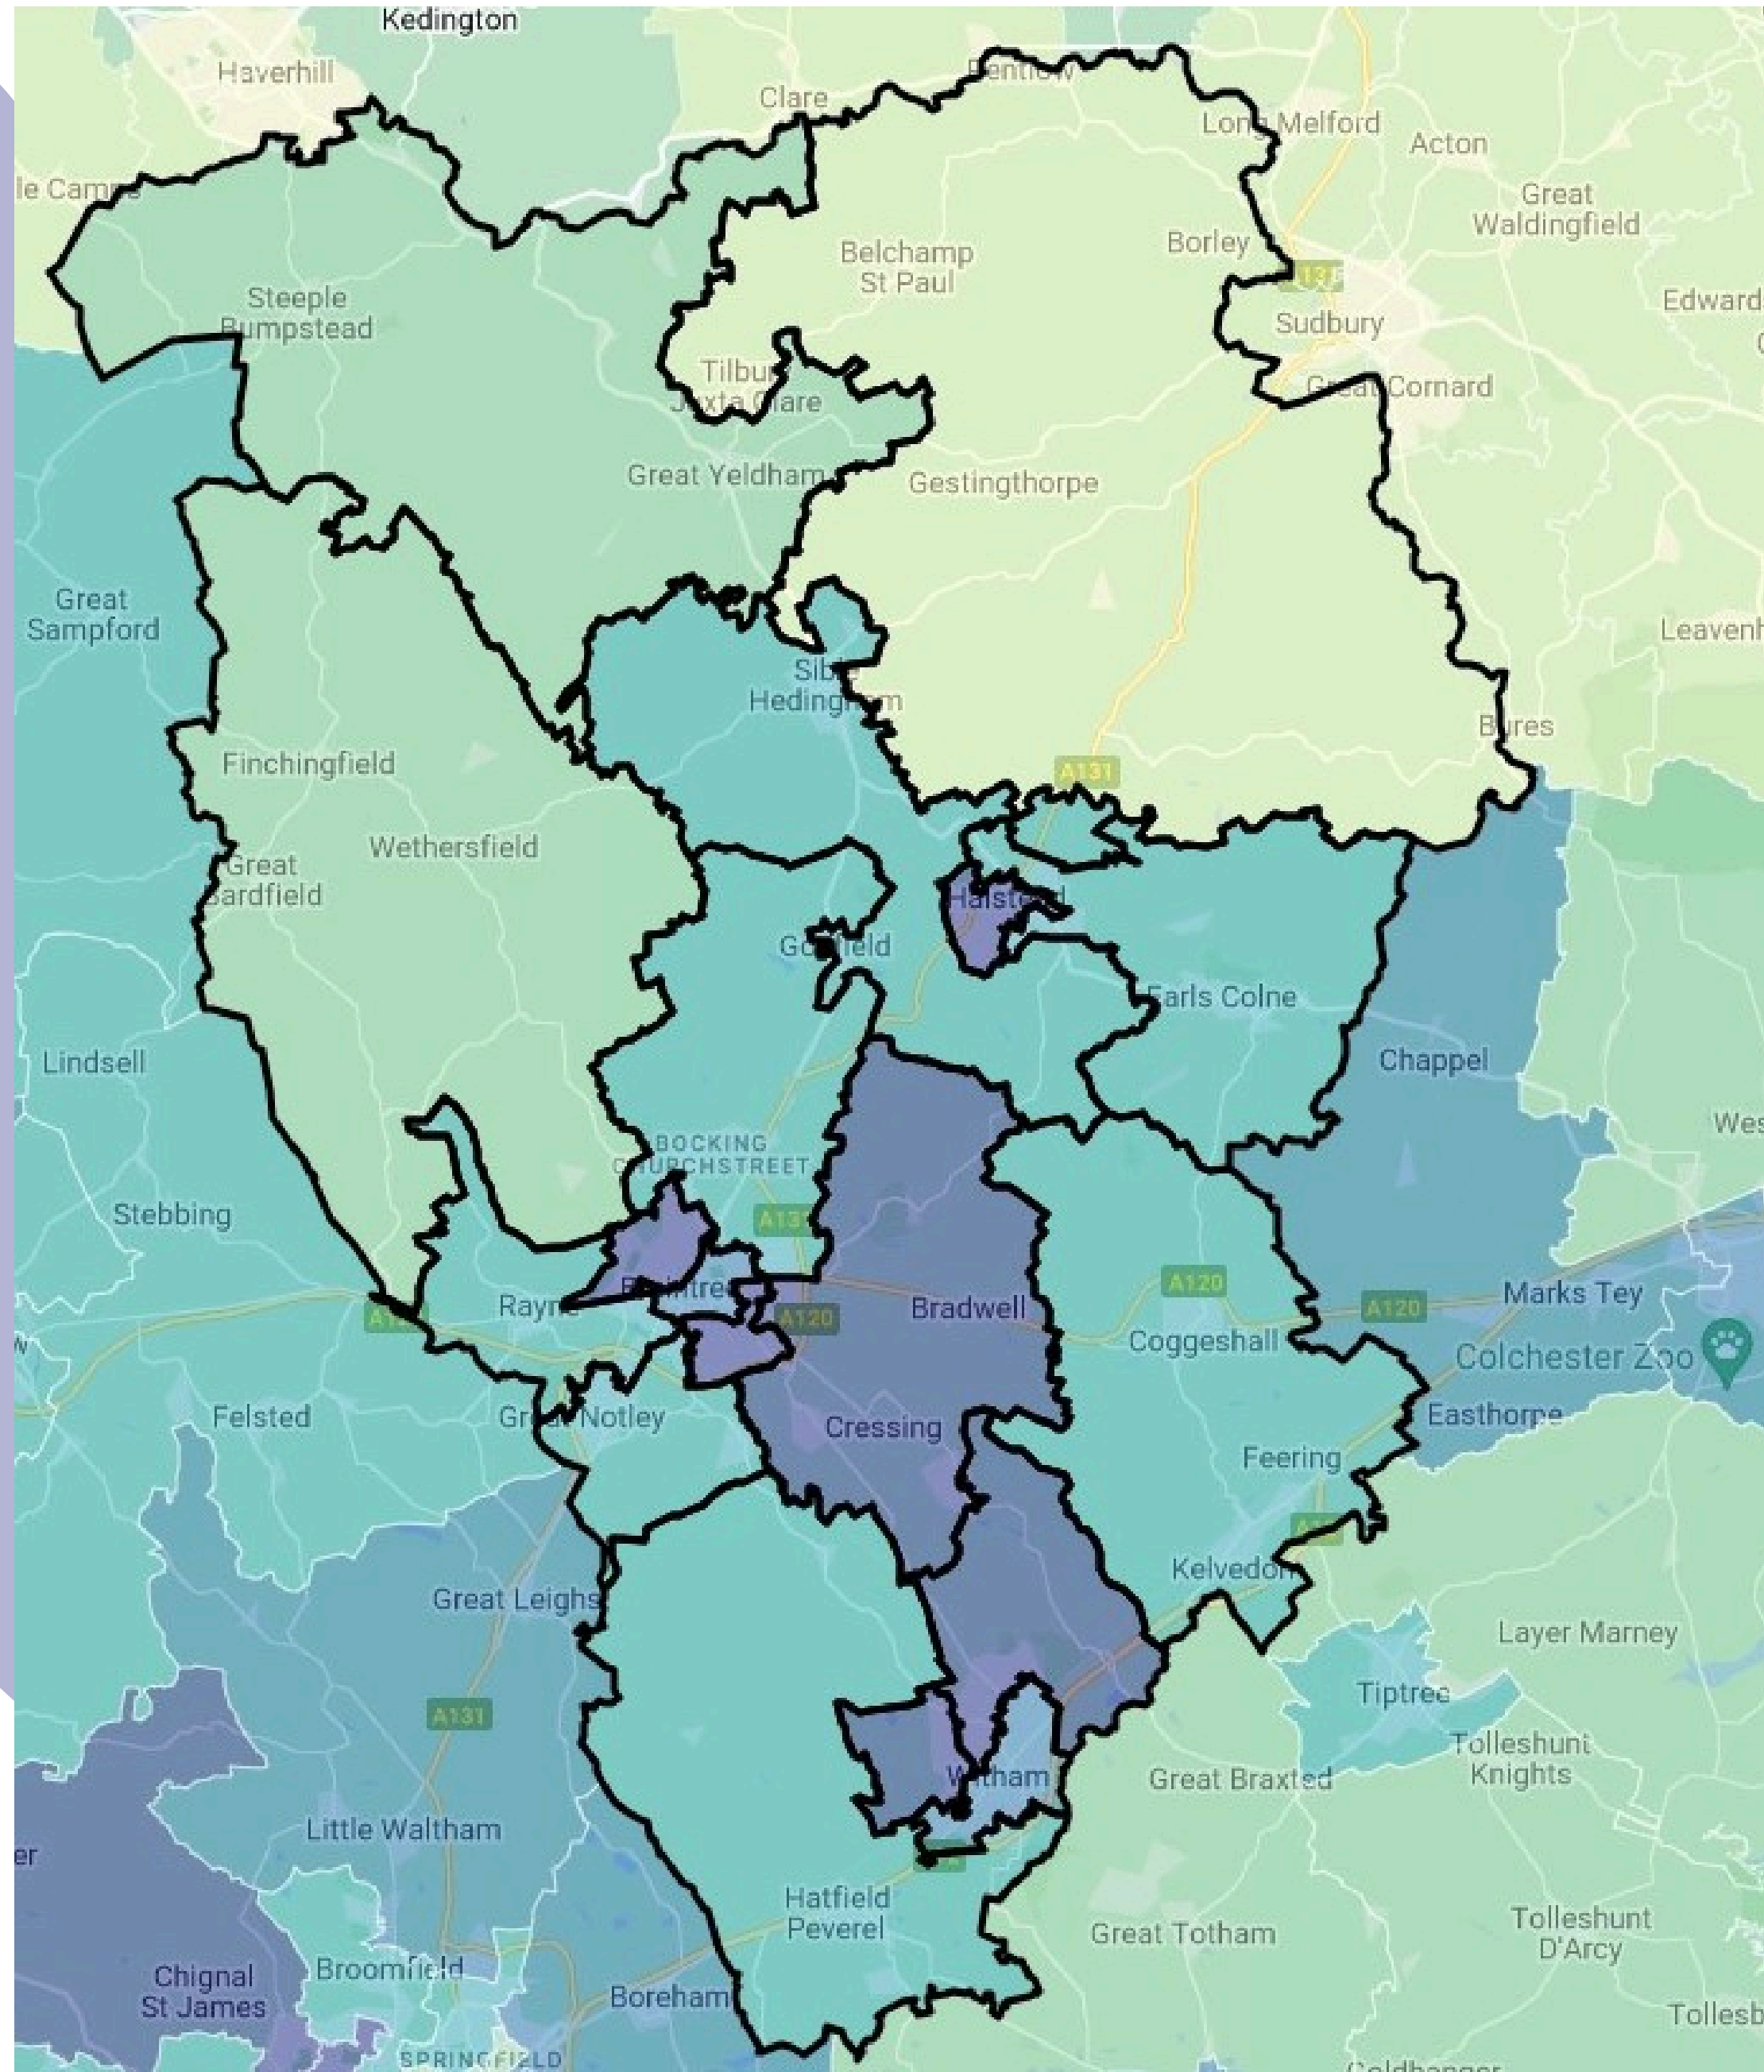

Braintree FSM Heat Map

Braintree School Stats

Unique Pupil Engagement In Schools

School	Easter Release	Summer Release	Winter Release
Belchamp St Paul's CofE Primary School	#N/A	#N/A	#N/A
Chatten Free School	#N/A	#N/A	#N/A
Finchingfield St John the Baptist CofE Primary Academy	#N/A	#N/A	#N/A
Gosfield Community Primary School	#N/A	#N/A	#N/A
Honywood School	#N/A	#N/A	#N/A
Notley High School & Braintree Sixth Form	#N/A	#N/A	#N/A
Ridgewell Church of England Primary School	#N/A	#N/A	#N/A
Southview School	#N/A	#N/A	#N/A
Stisted Church of England Primary Academy	#N/A	#N/A	#N/A
Tabor Academy	#N/A	#N/A	#N/A
Terling Church of England (VA) Primary	#N/A	#N/A	#N/A
The Ramsey Academy	#N/A	#N/A	#N/A
Wethersfield CofE (VA) Primary School	#N/A	#N/A	#N/A
Great Bardfield Primary School	#N/A	5	#N/A
St Andrew's CofE (VC) Primary School	#N/A	5	2
St John the Baptist CofE (VA) Primary School	#N/A	4	1
Shalford Primary School	#N/A	3	3
Bulmer St Andrew's CofE (VC) Primary	#N/A	2	#N/A
Hedingham School and Sixth Form	#N/A	2	2
St Giles' Church of England Primary School	#N/A	2	1
Colne Engaine CofE (VA) Primary School	#N/A	1	#N/A
Steeple Bumpstead Primary School	#N/A	1	#N/A
St Peter's CofE (VC) Primary School	#N/A	1	1
John Bunyan Primary School and Nursery	28	37	19
John Ray Infant School	27	29	14
John Ray Junior School	18	19	11
St Michael's CofE (VA) Primary School	17	26	13
Beckers Green Primary School	15	22	10
Powers Hall Academy	15	13	6
Acorn Academy	14	24	12

Unique Pupil Engagement In Schools

School	Easter Release	Summer Release	Winter Release
Lyons Hall School	14	13	6
Richard de Clare Community Primary	13	23	6
Earls Colne Primary School and Nursery	13	18	8
Elm Hall Primary School	13	12	4
Great Bradfords Junior School	11	18	9
Great Bradfords Infant and Nursery School	11	16	9
Templars Academy	11	15	5
Howbridge CofE Junior School	10	23	13
St Peter's CofE (VC) Primary School	10	12	#N/A
Cressing Primary School	9	20	14
Holy Trinity CofE (VC) Primary School	9	11	3
Notley Green Primary School	9	9	5
White Court School	8	23	9
Chipping Hill Primary School	8	13	4
Alec Hunter Academy	8	11	5
Bocking Church Street Primary School	8	10	8
The Howbridge Infant School	7	13	4
de Vere Primary School	6	17	3
New Rickstones Academy	6	8	#N/A
The Edith Borthwick School	5	13	3
St Francis Catholic Primary School	4	7	3
Feering Church of England Primary School	4	6	#N/A
St Andrew's CofE (VA) Primary School	4	3	2
Kelvedon St Mary's CofE Primary	3	9	5
Rivenhall Church of England Primary	3	4	2
Holy Family Catholic Primary School	2	7	5
Silver End Academy	2	7	2
St Margaret's CofE (VC) Primary	2	2	1
White Notley CofE (VC) Primary	2	1	#N/A
Hatfield Peverel Infant School	1	5	#N/A
Rayne Primary and Nursery School	1	2	4
Hatfield Peverel St Andrew's Junior School	1	2	1
Maltings Academy	1	1	2