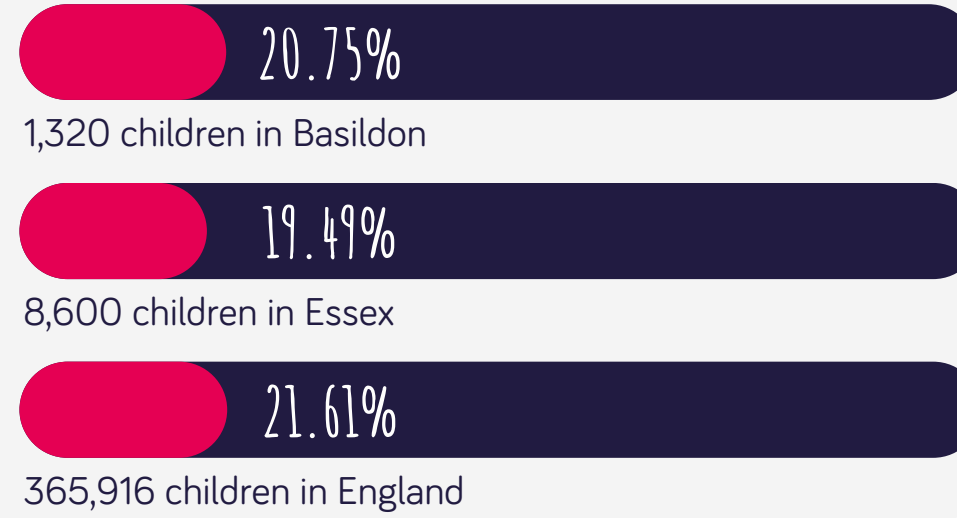

Basildon

Obesity

*data set from National Child Measurement Programme, NHS Digital

OBESE CHILDREN IN RECEPTION YEAR

OBESE CHILDREN IN YEAR 6

38,909 under 16's in Basildon

*data set from Census 2021

Our area