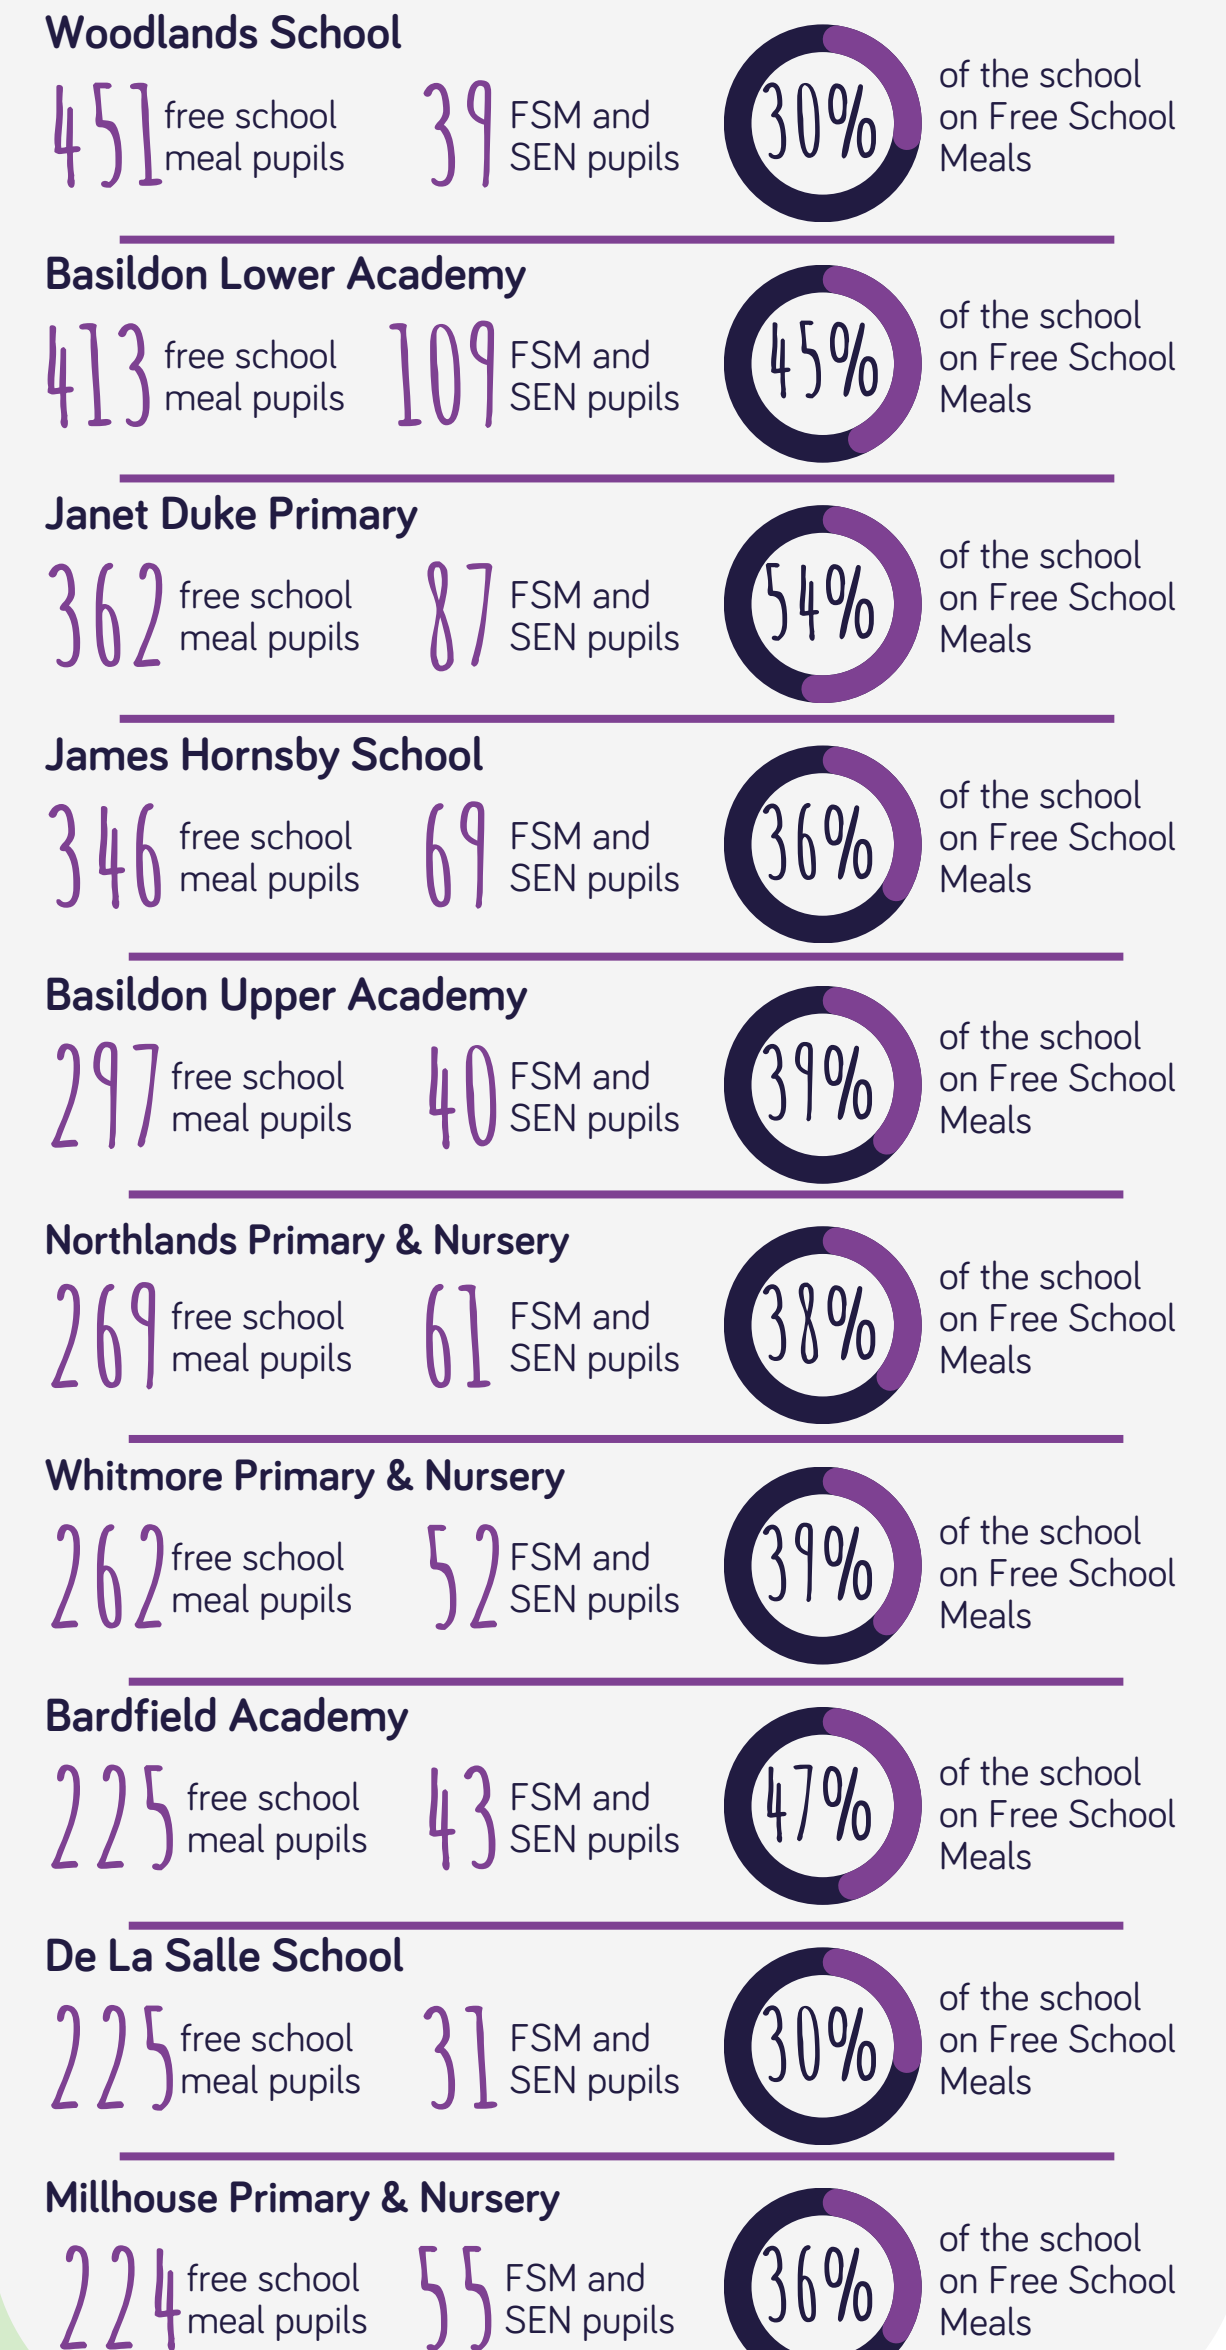

Basildon

Obesity

*data set from National Child Measurement Programme, NHS Digital

OBESE CHILDREN IN RECEPTION YEAR

OBESE CHILDREN IN YEAR 6

38,909 under 16's in Basildon

*data set from Census 2021

Our area

19,380 residents on universal credit

Schools in Basildon with high unique pupil engagement

*selected sample schools

Heat map of FSM

Basildon schools with highest % of 'income-related' free school meal pupils

7,059 'income-related' free school meal pupils in Basildon

Basildon FSM Heat Map

KEY

FSM by Unique Residential Address

Basildon School Stats

Unique Pupil Engagement In Schools

School	Easter Release	Summer Release	Winter Release
Beauchamps High School	#N/A	#N/A	#N/A
Children's Support Service - Fairview	#N/A	#N/A	#N/A
Crays Hill Primary School	#N/A	#N/A	#N/A
Mayflower High School	#N/A	#N/A	#N/A
Quilters Infant School	#N/A	#N/A	#N/A
The Billericay School	#N/A	#N/A	#N/A
The Bromfords School	#N/A	#N/A	#N/A
The James Hornsby School	#N/A	#N/A	#N/A
Great Berry Primary School	#N/A	#N/A	1
St Peter's Catholic Primary School	#N/A	4	1
The Wickford Church of England School	#N/A	3	2
Sunnymede Junior School	#N/A	1	#N/A
Janet Duke Primary School	62	89	23
Northlands Primary School and Nursery	51	84	77
Millhouse Primary School	44	64	32
Briscoe Primary School & Nursery Academy	39	71	62
The Phoenix Primary School	34	46	16
Felmore Primary School	29	35	21
Ghyllgrove Primary School	28	41	23
Whitmore Primary School and Nursery	27	55	10
Lee Chapel Primary School	23	29	8
Wickford Primary School	21	28	25
Eversley Primary School	21	25	11
Laindon Park Primary School	20	22	11
Ryedene Primary and Nursery School	19	30	24
The Willows Primary School	18	42	15
Fairhouse Community Primary School	17	24	14