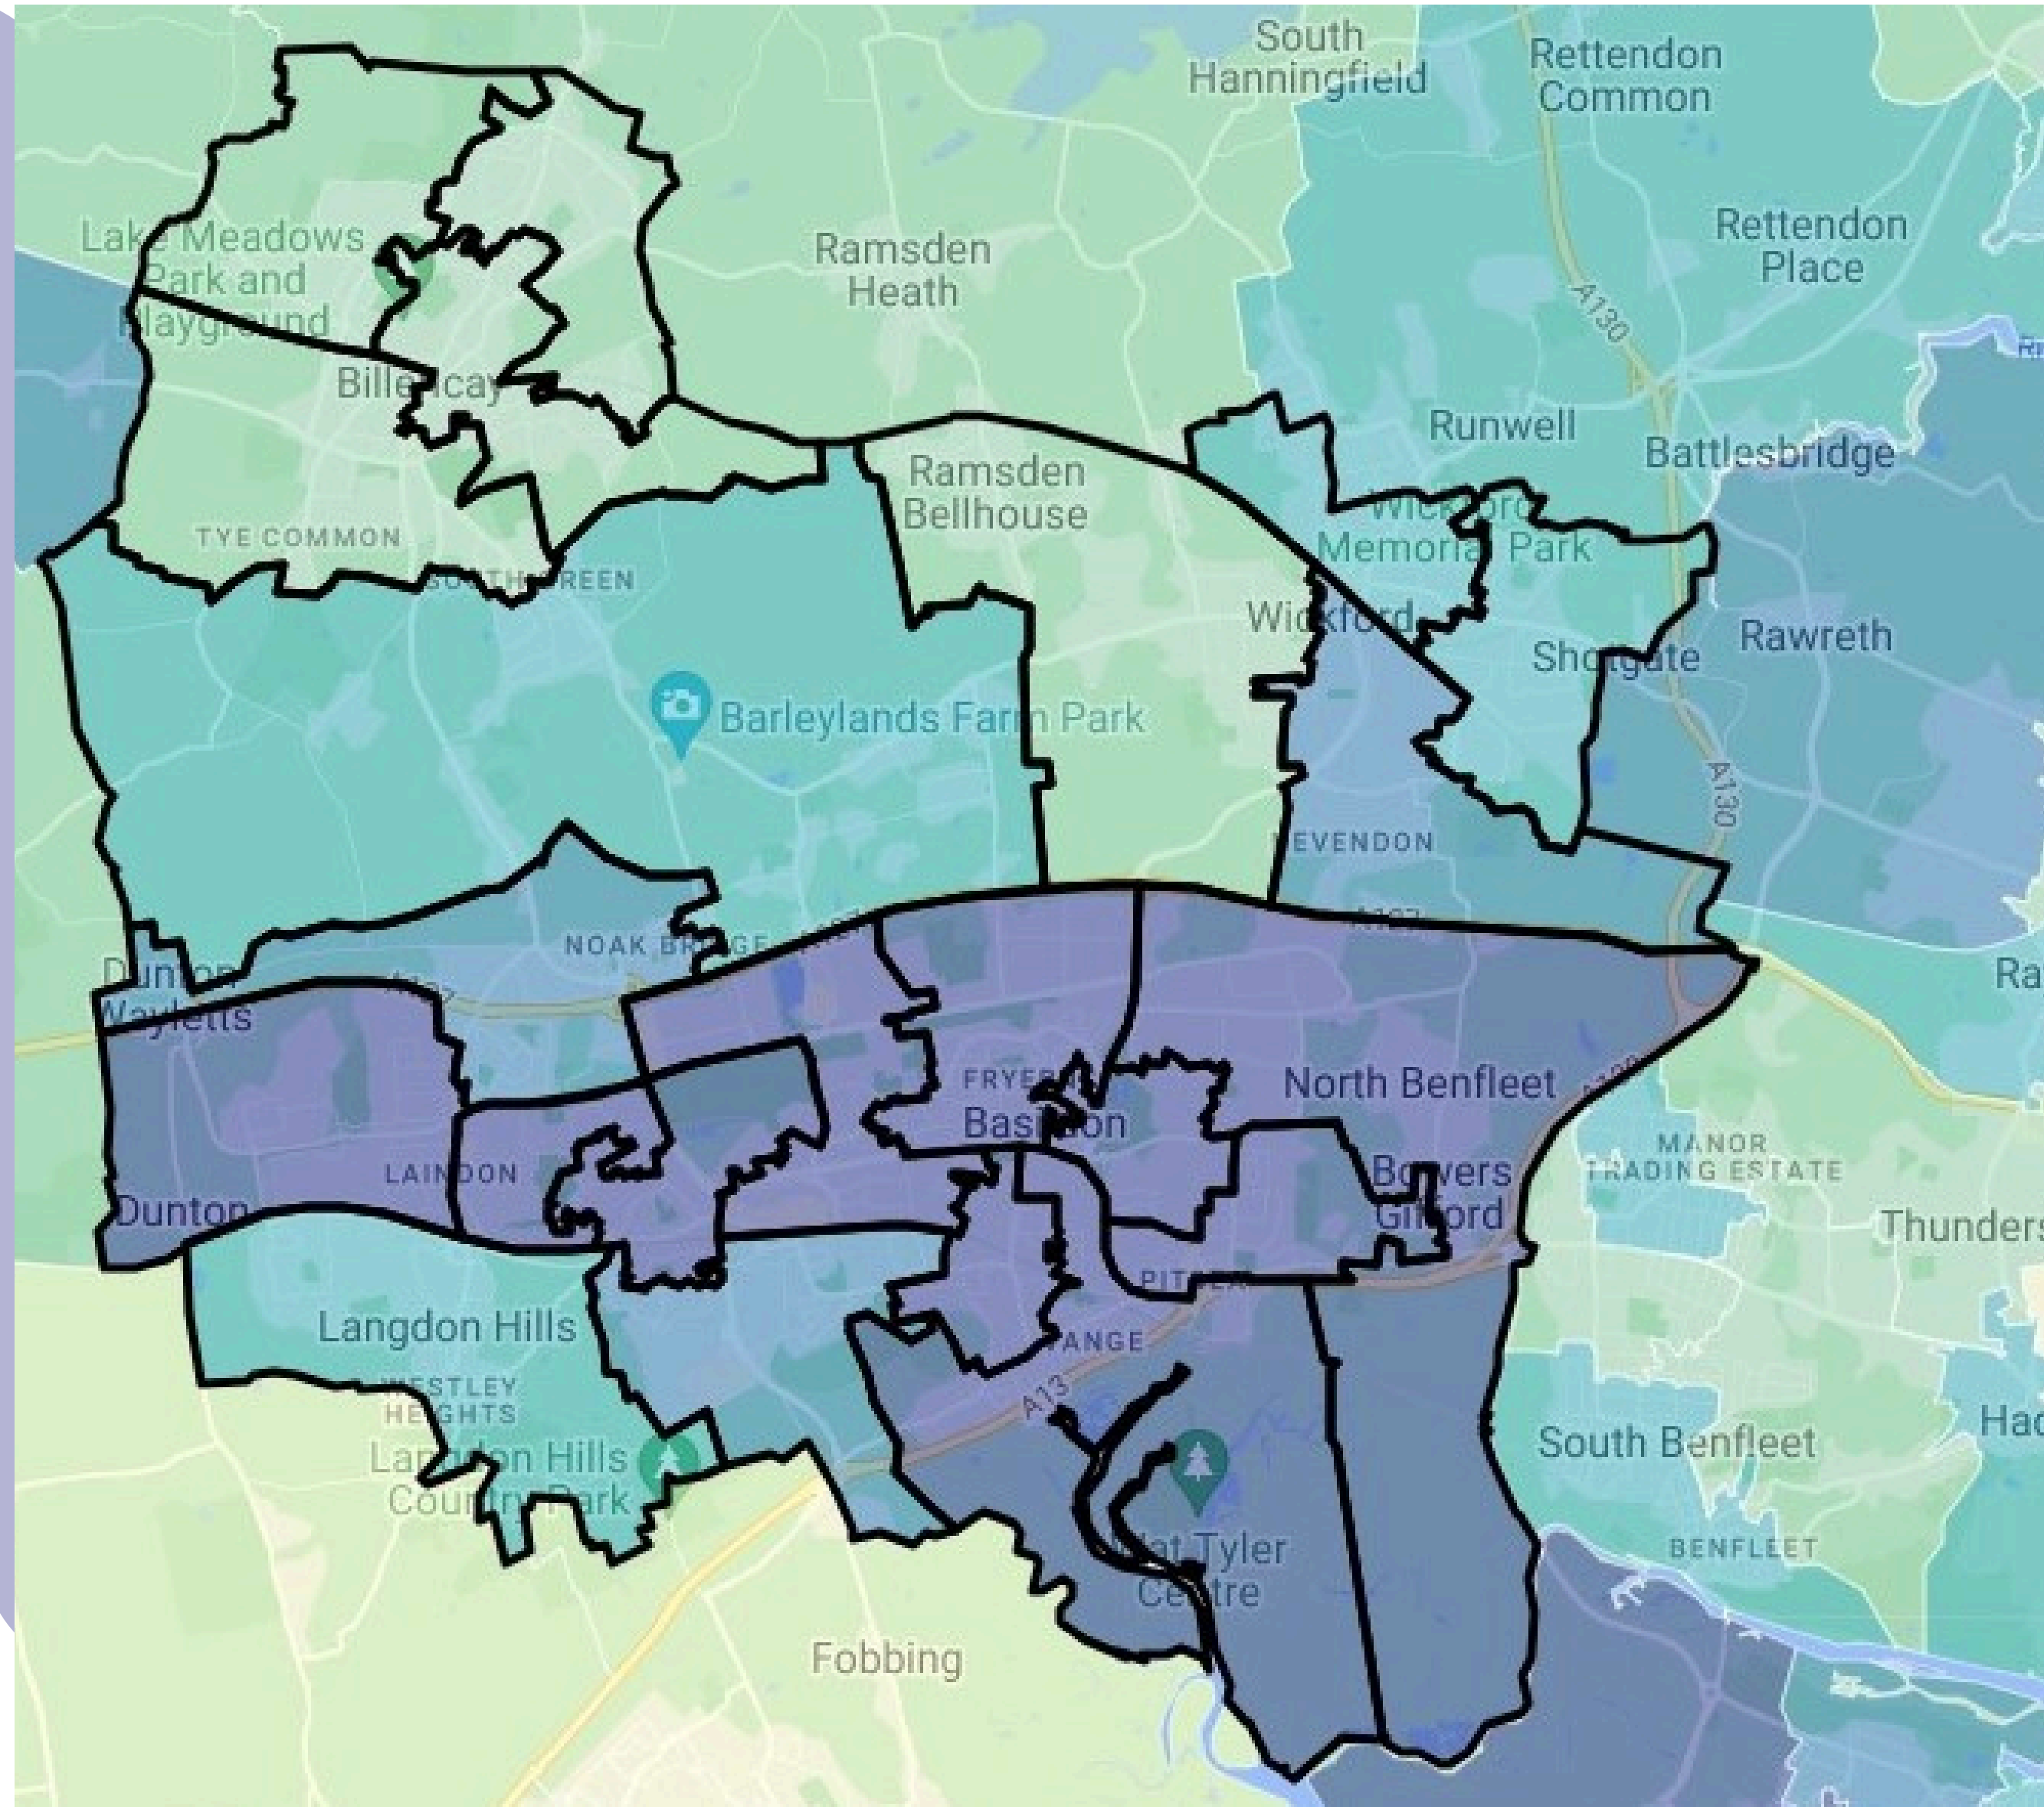

Basildon FSM Heat Map

Basildon School Stats

Unique Pupil Engagement In Schools

School	Easter Release	Summer Release	Winter Release
Beauchamps High School	#N/A	#N/A	#N/A
Children's Support Service - Fairview	#N/A	#N/A	#N/A
Crays Hill Primary School	#N/A	#N/A	#N/A
Mayflower High School	#N/A	#N/A	#N/A
Quilters Infant School	#N/A	#N/A	#N/A
The Billericay School	#N/A	#N/A	#N/A
The Bromfords School	#N/A	#N/A	#N/A
The James Hornsby School	#N/A	#N/A	#N/A
Great Berry Primary School	#N/A	#N/A	1
St Peter's Catholic Primary School	#N/A	4	1
The Wickford Church of England School	#N/A	3	2
Sunnymede Junior School	#N/A	1	#N/A
Janet Duke Primary School	62	89	23
Northlands Primary School and Nursery	51	84	77
Millhouse Primary School	44	64	32
Briscoe Primary School & Nursery Academy	39	71	62
The Phoenix Primary School	34	46	16
Felmore Primary School	29	35	21
Ghyllgrove Primary School	28	41	23
Whitmore Primary School and Nursery	27	55	10
Lee Chapel Primary School	23	29	8
Wickford Primary School	21	28	25
Eversley Primary School	21	25	11
Laindon Park Primary School	20	22	11
Ryedene Primary and Nursery School	19	30	24
The Willows Primary School	18	42	15
Fairhouse Community Primary School	17	24	14

Unique Pupil Engagement In Schools

School	Easter Release	Summer Release	Winter Release
Merrylands Primary School	16	22	11
Brightside Primary School	16	21	13
Bardfield Academy	14	18	7
Vange Primary School and Nursery	14	13	8
The Basildon Lower Academy	13	19	12
Grange Primary School	13	13	9
Oakfield Primary School	11	24	8
Lincewood Primary School	10	14	8
Woodlands School	10	14	7
Castledon School	8	5	5
Greensted Primary School & Nursery	7	11	2
Noak Bridge Primary School	7	11	2
The Kingswood Primary School	6	15	11
Cherry Tree Primary School, Basildon	5	24	19
Abacus Primary School	5	15	8
St Anne Line Catholic Infant School	5	11	3
St Anne Line Catholic Junior School	5	10	5
De La Salle School	5	9	8
Hilltop Junior School	5	6	1
North Crescent Primary School	4	9	3
The Basildon Upper Academy	4	4	7
St Teresa's Catholic Primary School, Basildon	3	11	6
Maple Grove Primary School	3	11	1
Hilltop Infant School	3	4	4
Buttsbury Infant School	3	1	4
The Pioneer School	2	6	7
Buttsbury Junior School	2	1	4
South Green Junior School	1	8	#N/A
South Green Infant School	1	3	1
Quilters Junior School	1	2	#N/A
St Margaret's Church of England Academy, Bowers Gifford	1	1	7