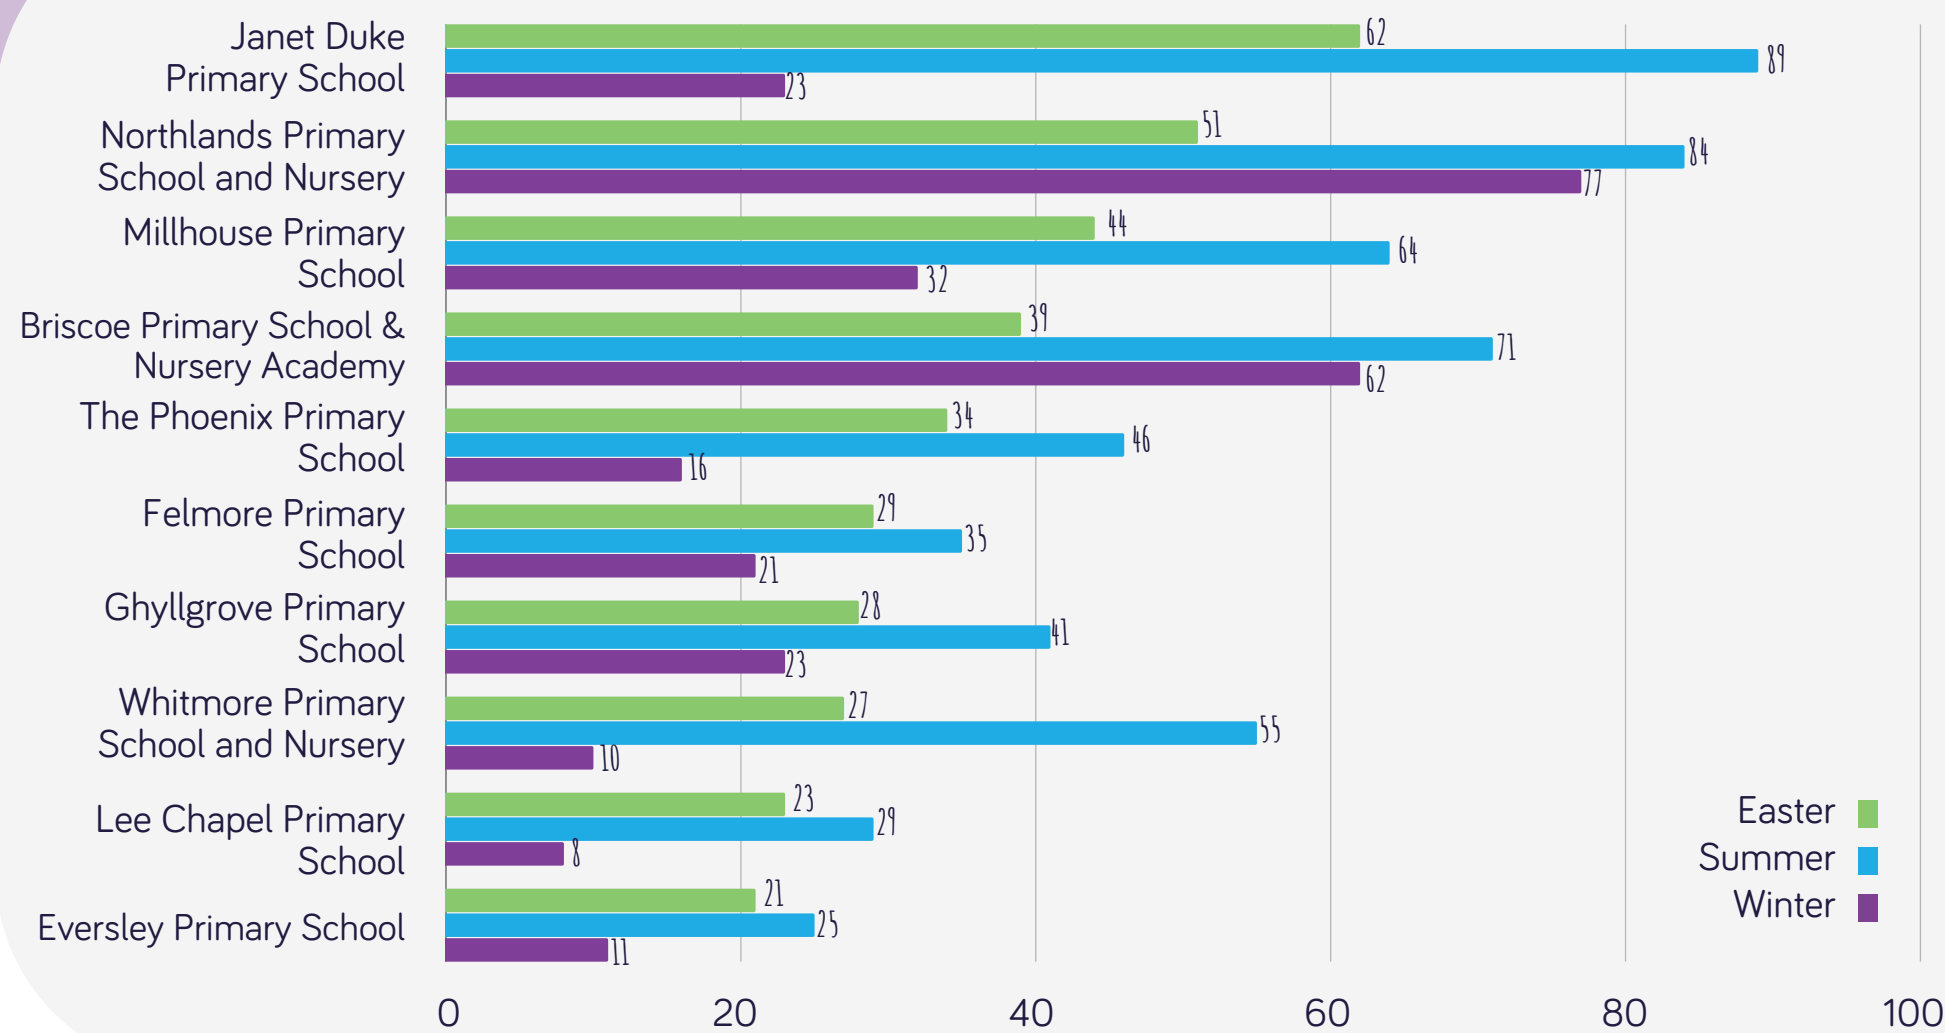

19,380 residents on universal credit

Schools in Basildon with high unique pupil engagement

*selected sample schools

Heat map of FSM

Basildon schools with highest % of 'income-related' free school meal pupils