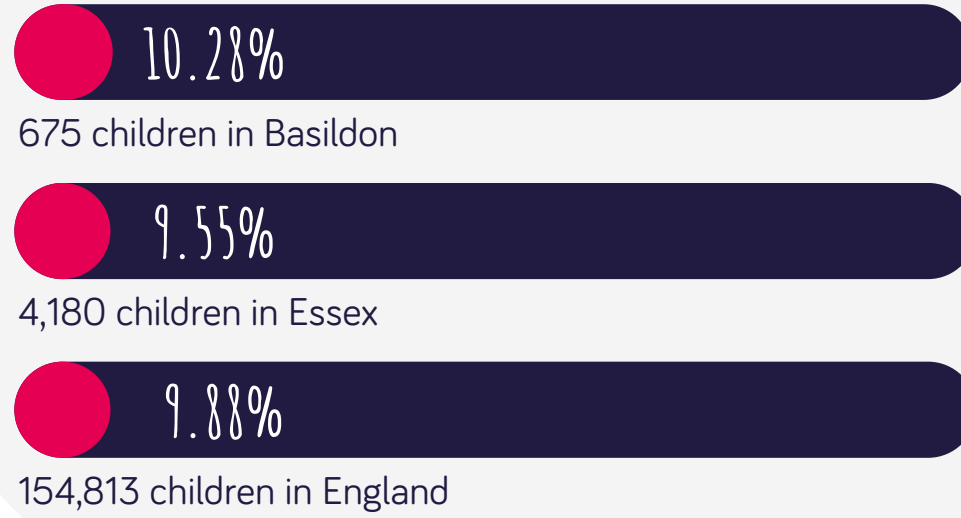

Basildon

Obesity

*data set from National Child Measurement Programme, NHS Digital

OBESE CHILDREN IN RECEPTION YEAR

OBESE CHILDREN IN YEAR 6

38,909 under 16's in Basildon

*data set from Census 2021

Our area