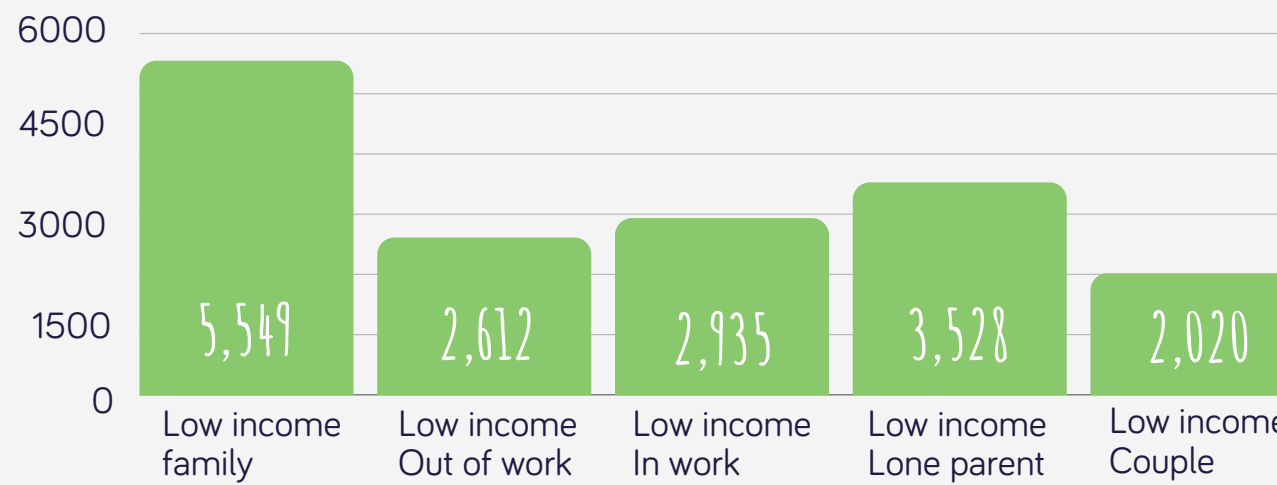

Basildon

Obesity

*data set from National Child Measurement Programme, NHS Digital

OBESE CHILDREN IN RECEPTION YEAR

OBESE CHILDREN IN YEAR 6

38,909 under 16's in Basildon

*data set from Census 2021

Our area

*data set from Department for Work and Pensions

CHILDREN LIVING IN ABSOLUTE LOW-INCOME FAMILIES

*data set from Department for Work and Pensions

Universal Credit provides a single payment based upon the circumstances of the household to provide support for housing costs, children and childcare costs with additions for disabled people and carers.